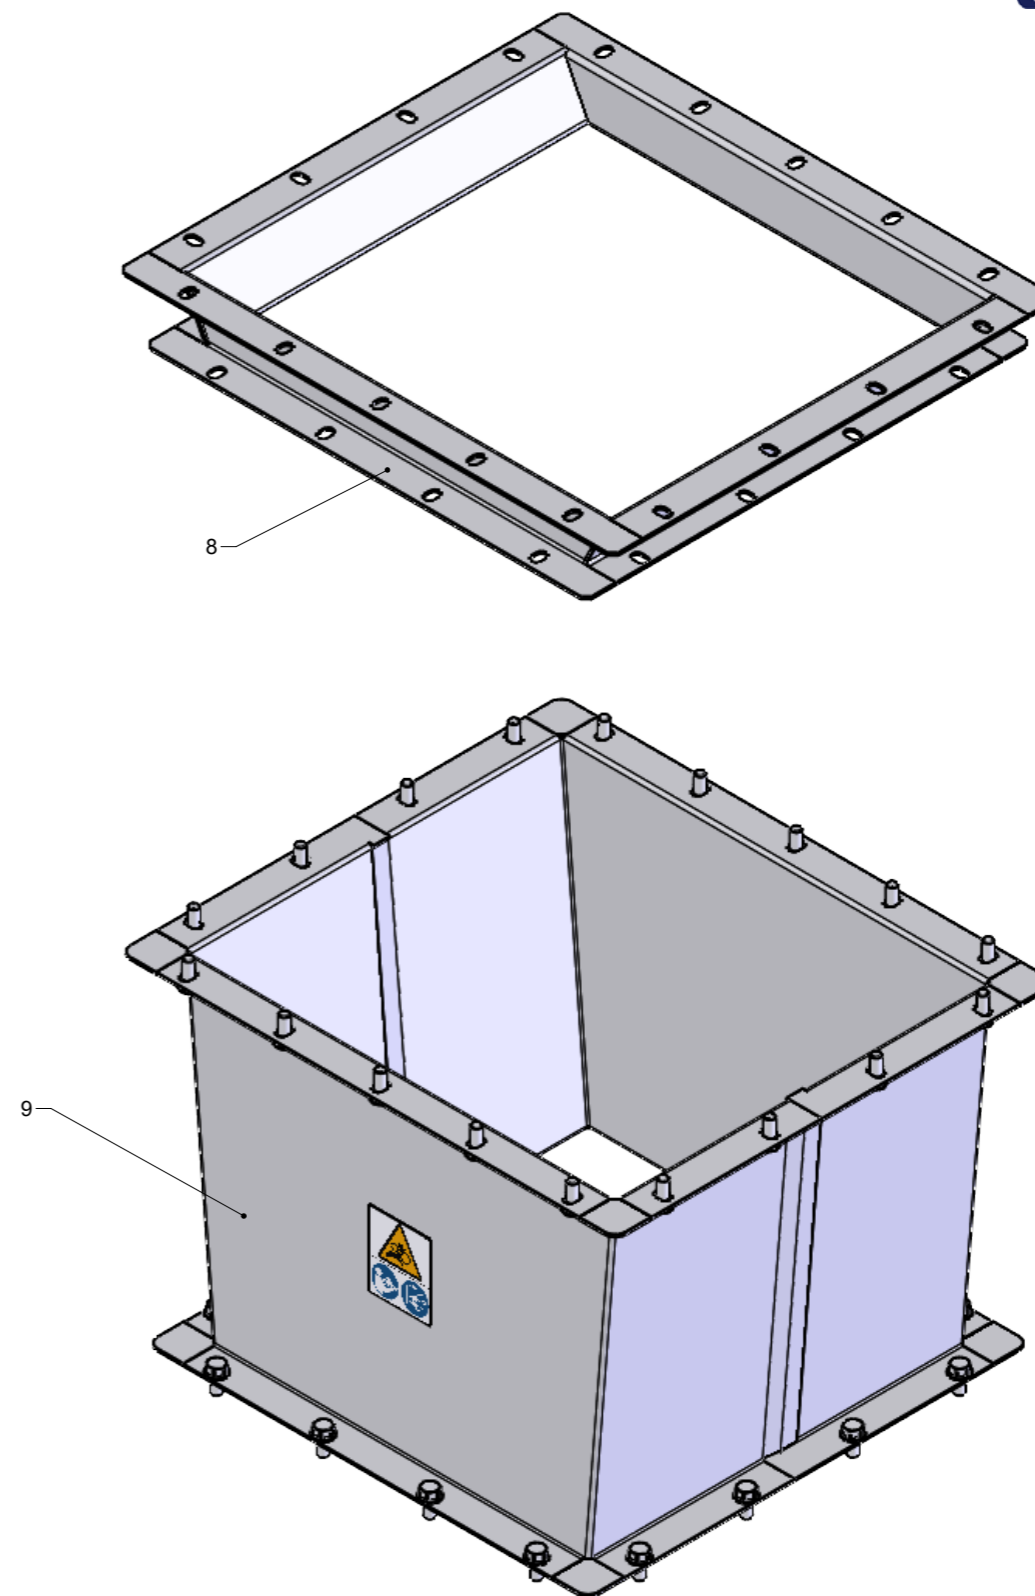

Pos.	Pcs.	Part no.	Description
1	1	123130165	Long transition, non-stick, black
2	20	100323498	Self clinching stud screw M8x20 BN20523
3	2	123130157	Inspection window for long transition
4	34	100323453	Thread forming flange screw M8x16 DIN 7500D
5	20	100316108	Flange nut with threadlock M8 ISO 7044 elgalvanized
6	2	121000842	Label [Fingers/read manual/disconnect power] yellow/blue/black on white
7	2	123130185	Seal for windows on transition
8	1	123130179	Transition h=50mm, non-stick, black
9	1	123130169	Short transition, non-stick, black