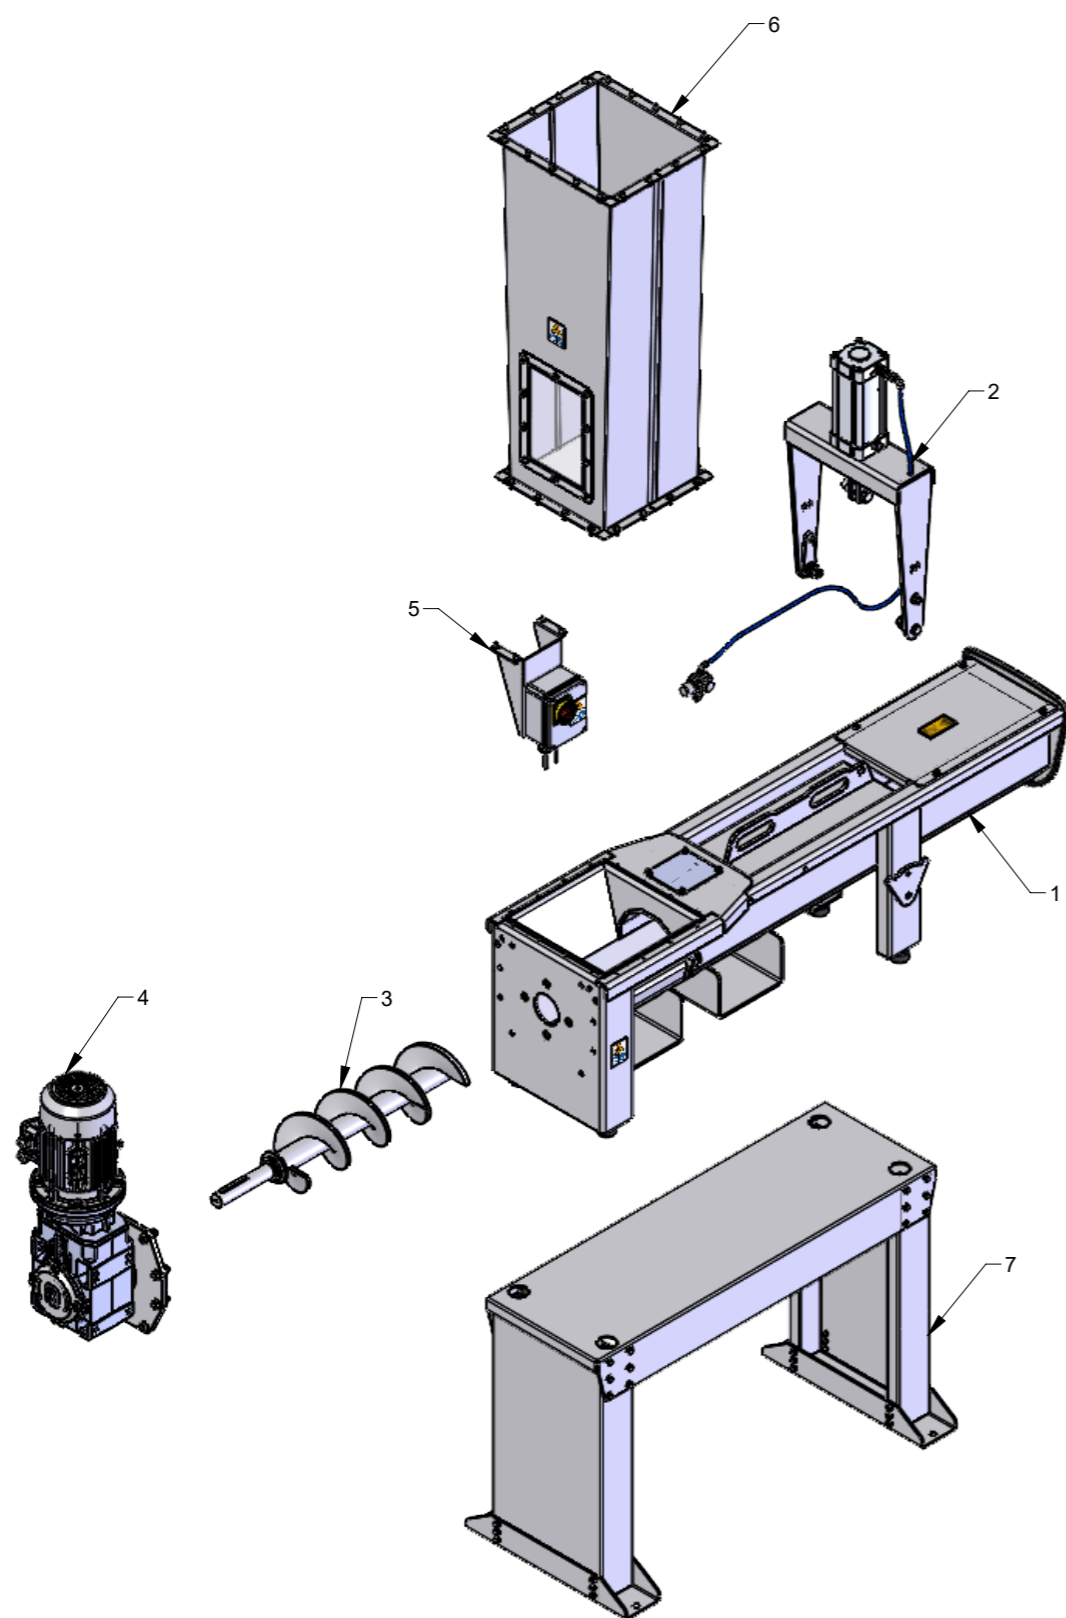

# Waste Screw Compactor WSC 50 Compactor

Spare parts list

Pos.	Spare parts list - page	Description
1	1 123130901-04-05	Screw compactor trough
1	2 123130901-06-07	Pressure unit
1	3 123130901-08-09	Augers
1	4 123130901-10-11	Gear motor assembly
1	5 123130901-12-13	Controls
1	6 123130901-14-15	Transitions
1	7 123130901-16-17	Platform

Pos.	Pcs.	Part no.	Description
1	1	123130101	Compactor trough
2	1	123130110	Cover plate for end stop
3	1	123130113	End stop pivot plate
4	1	123130114	End stop adjustment plate
5	1	123130115	Pressure plate
6	1	123130126	Cover plate for outlet
7	1	100503304	End stop switch with arm 10A
8	1	100511260	Cable screw gland M20x1,5
9	8	100323453	Thread forming flange screw M8x16 DIN 7500D
10	4	100323329	Vibration damper Ø50x35
11	4	100323387	Flange set screw M8x16 DIN 6921
12	1	123130149	Seal for compactor transition
13	3	100323450	Thread forming flange screw M6x16 DIN 7500D
14	1	123130166	Edge protection for end plate on trough
15	2	100308022	Set screw M4x30 ISO 4017 elgalv.
16	1	131081428	Label "Do not insert hand", black on yellow
17	2	121000842	Label [Fingers/read manual/disconnect power] yellow/blue/black on white
18	1	123130950	Label [KONGSKILDE Waste Screw Compactor], white