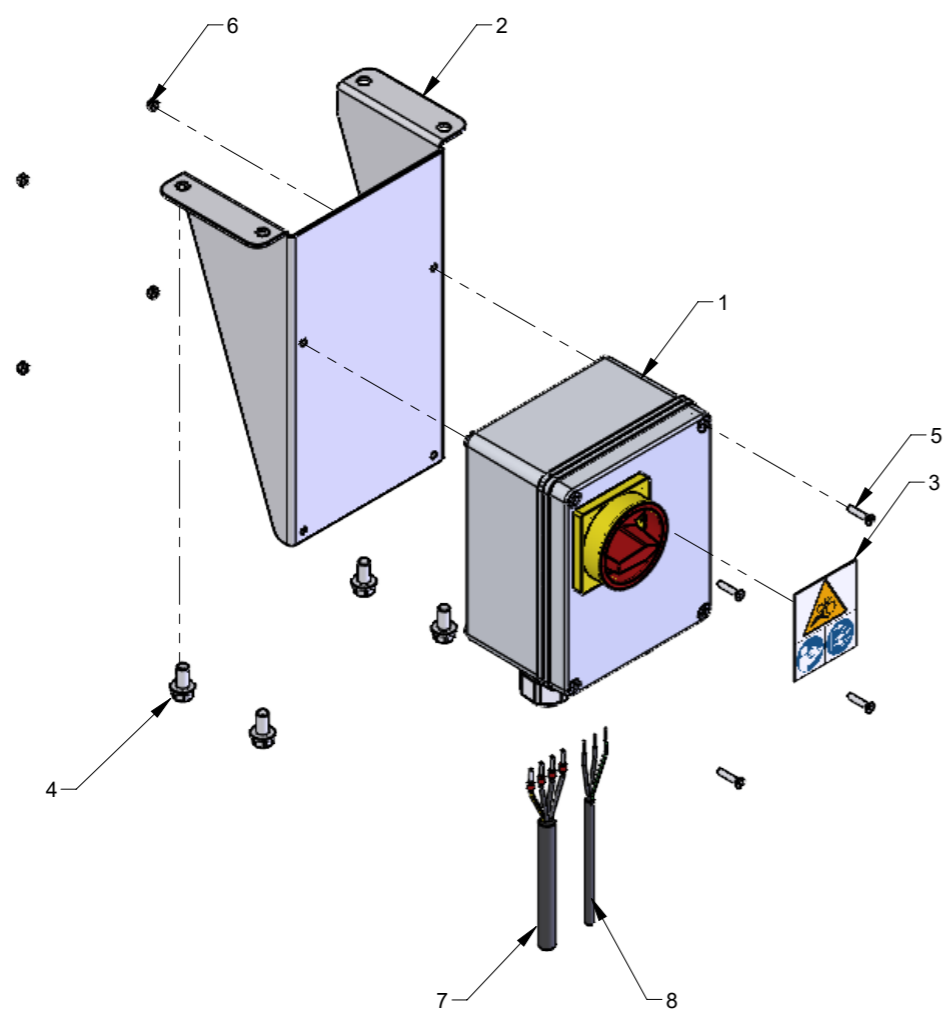

Pos.	Pcs.	Part no.	Description
1	1	100503343	Control external motor 5,7A-7,6A 3x200V-600V 50/60Hz (3,0kW/ 3x400V)
2	1	123130163	Mounting plate for controls
3	1	121000842	Label [Fingers/read manual/disconnect power] yellow/blue/black on white
4	4	100323453	Thread forming flange screw M8x16 DIN 7500D
5	4	100321061	Countersunk screw M4x20 DIN 965A elgalvanized
6	4	100316068	Locking nut M4 DIN 985-6, elgalvanized
7	1	123130173	Motor cable assembled
8	1	100511303	3 x 0,75mm² styrekabel XH-JZ