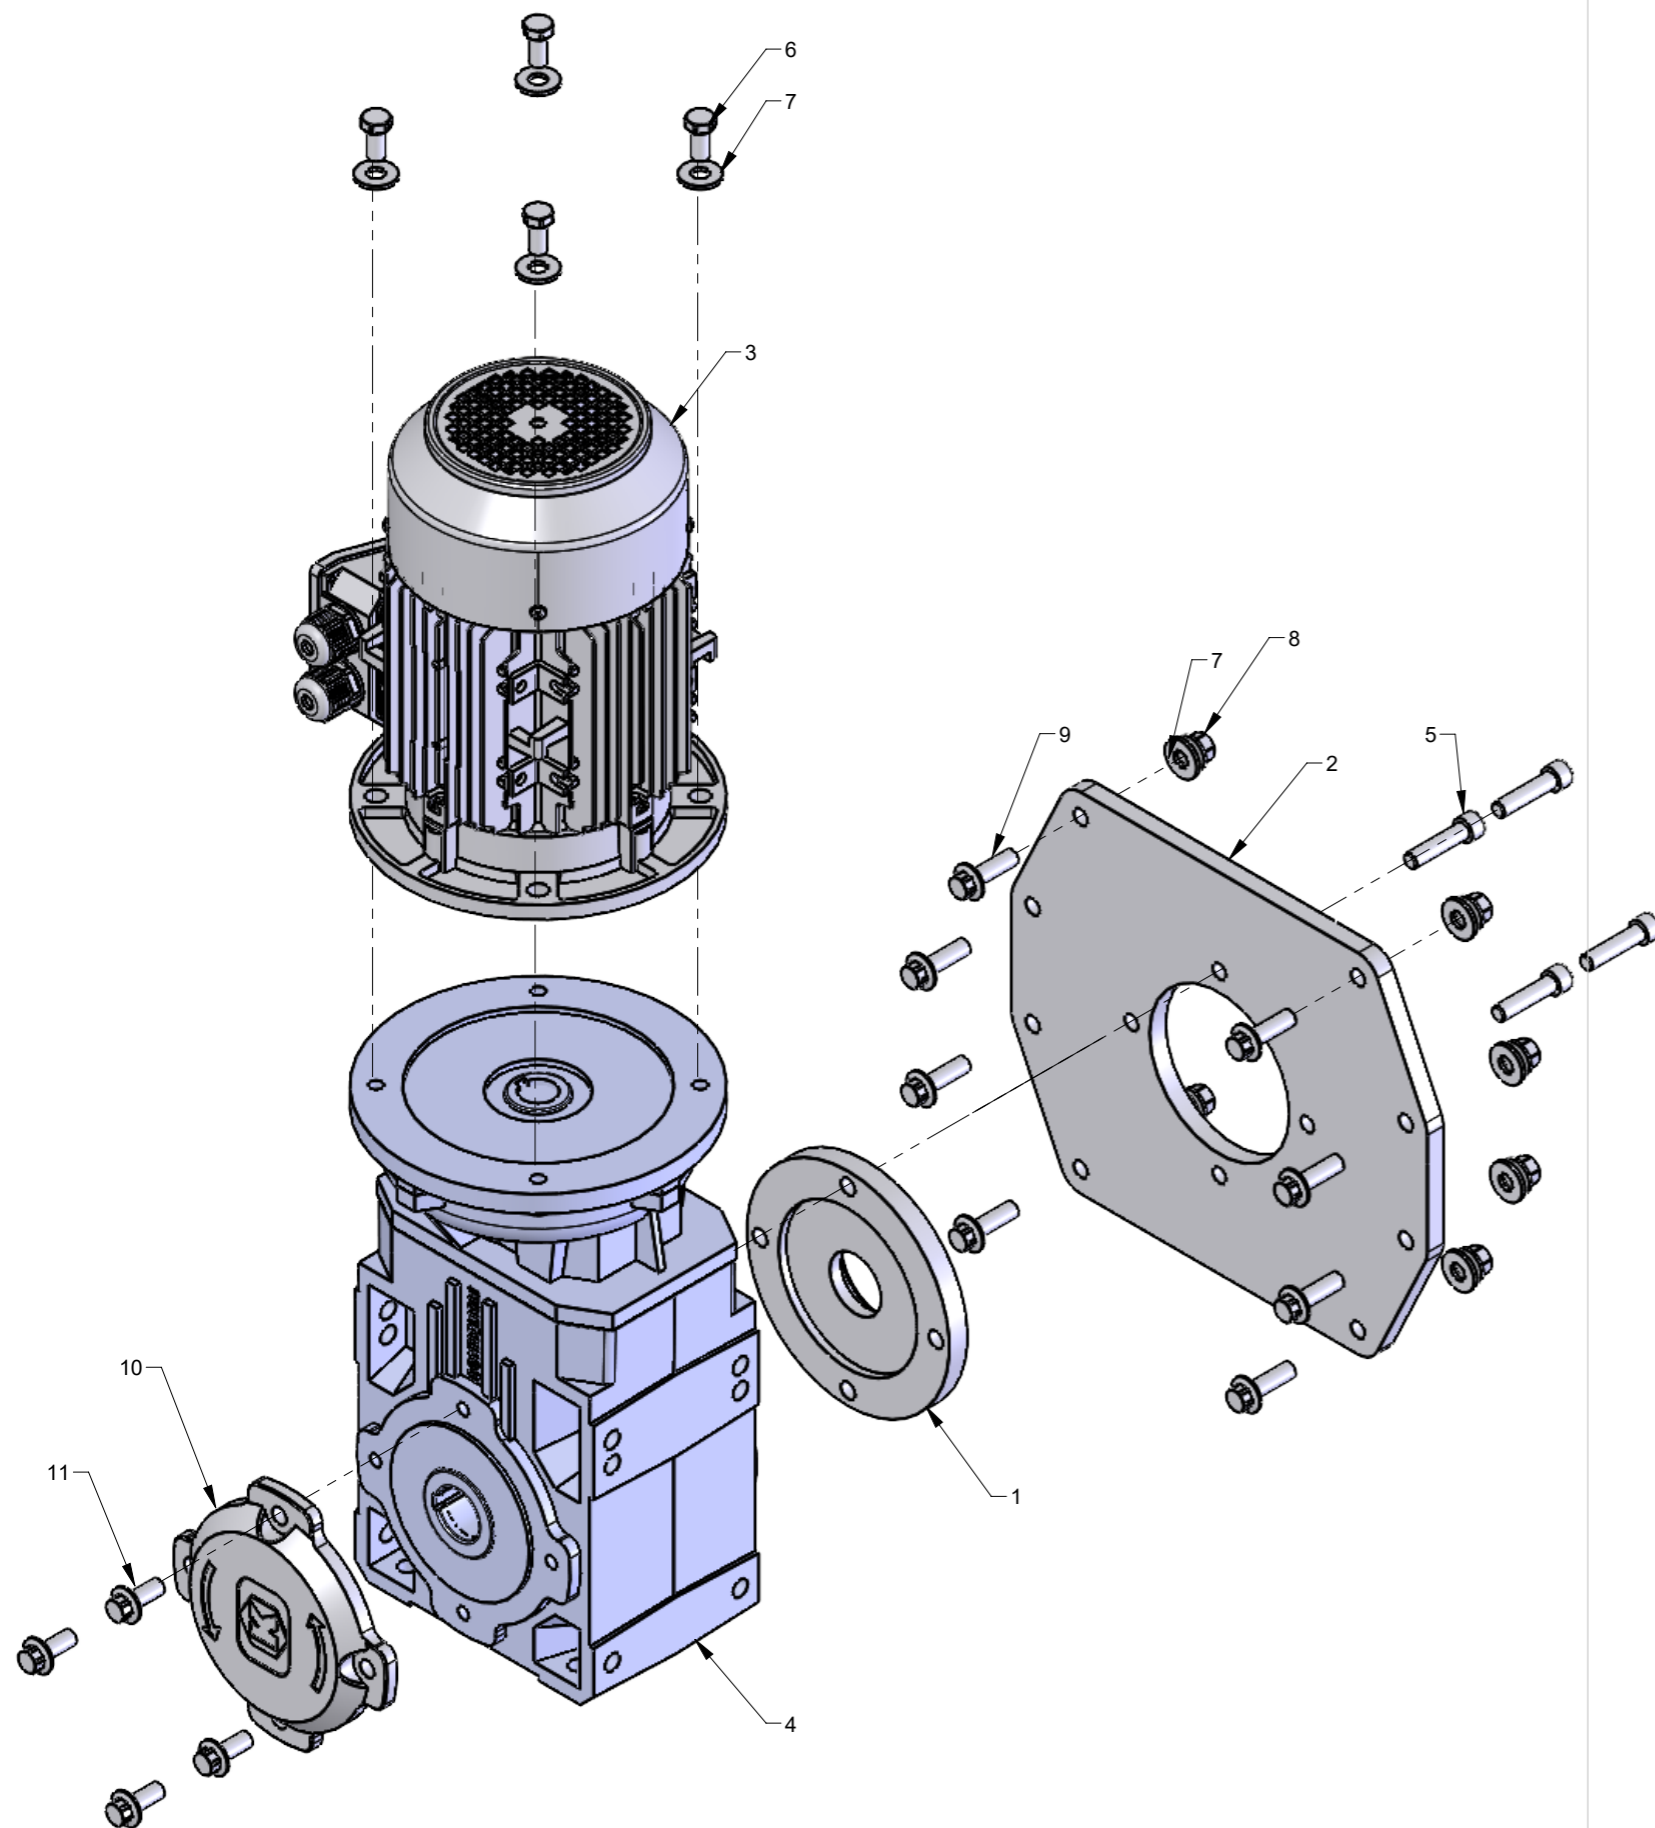

Pos.	Pcs.	Part no.	Description
1	1	123130140	Bearing flange
2	1	123130141	Gear flange
3	1	100501365	AC Motor 100L-2p B5 3(3)kW 3x/400(460)V 50(60)Hz IE3 UL/CSA PTC
4	1	100505258	Gear A412-UH B3 P100, i=79,2
5	4	100309050	Socket head screw M12x50 8.8 ISO 4762 elgv.
6	4	100306042	Set screw M12 x 25mm DIN 933, elgalvanized
7	12	100331101	Washer M12 BN 737
8	8	100316109	Flange nut with threadlock M12 ISO 7044 elgalvanized
9	8	100308209	Flange set screw M12x40 DIN 6921 NV16 elgalv
10	1	100505259	Output cover for gear
11	4	100308207	Flange set screw M12x30 DIN 6921 NV16