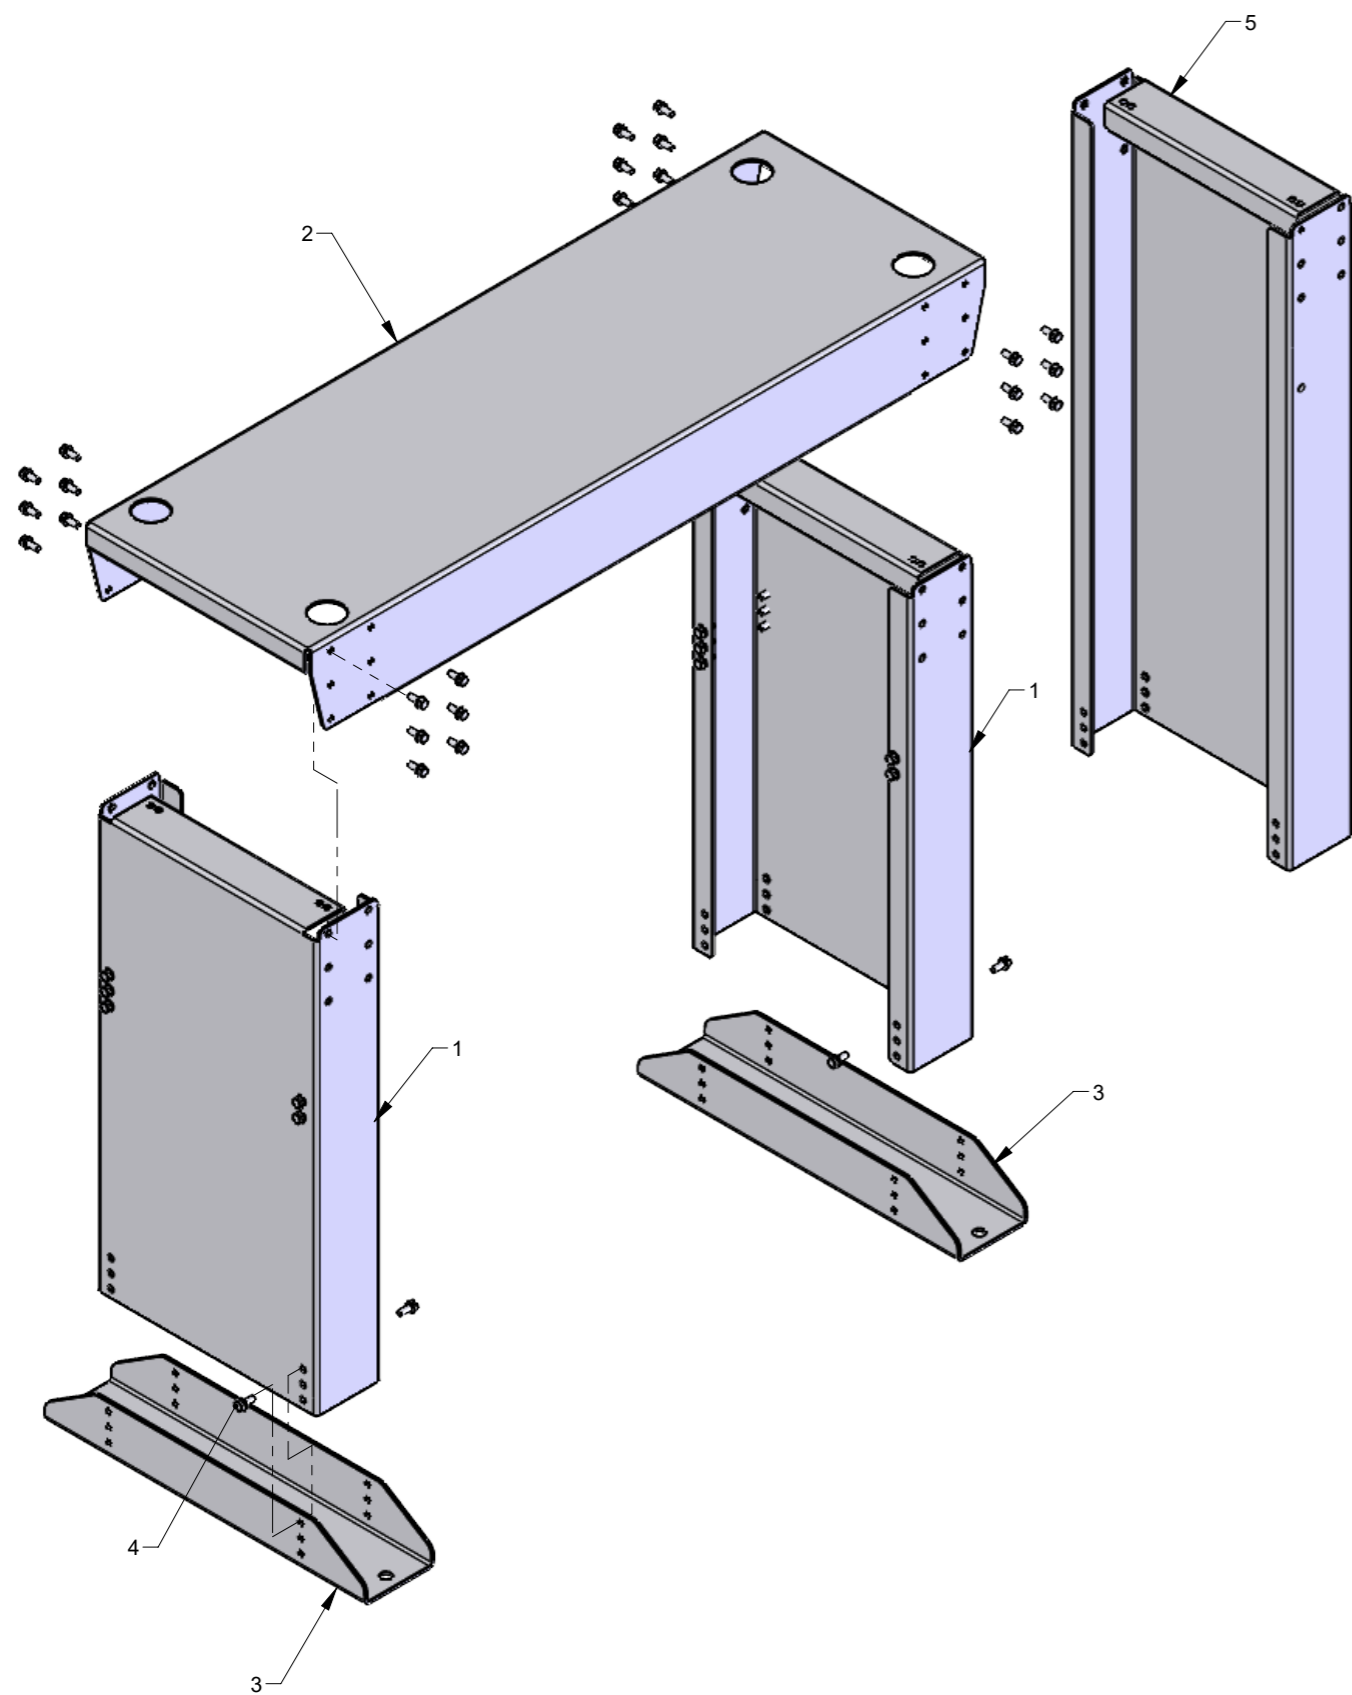

Pos.	Pcs.	Part no.	Description
1	1	123130165	Long transition, non-stick, black
2	20	100323498	Self clinching stud screw M8x20 BN20523
3	2	123130157	Inspection window for long transition
4	34	100323453	Thread forming flange screw M8x16 DIN 7500D
5	20	100316108	Flange nut with threadlock M8 ISO 7044 elgalvanized
6	2	121000842	Label [Fingers/read manual/disconnect power] yellow/blue/black on white
7	2	123130185	Seal for windows on transition
8	1	123130179	Transition h=50mm, non-stick, black
9	1	123130169	Short transition, non-stick, black