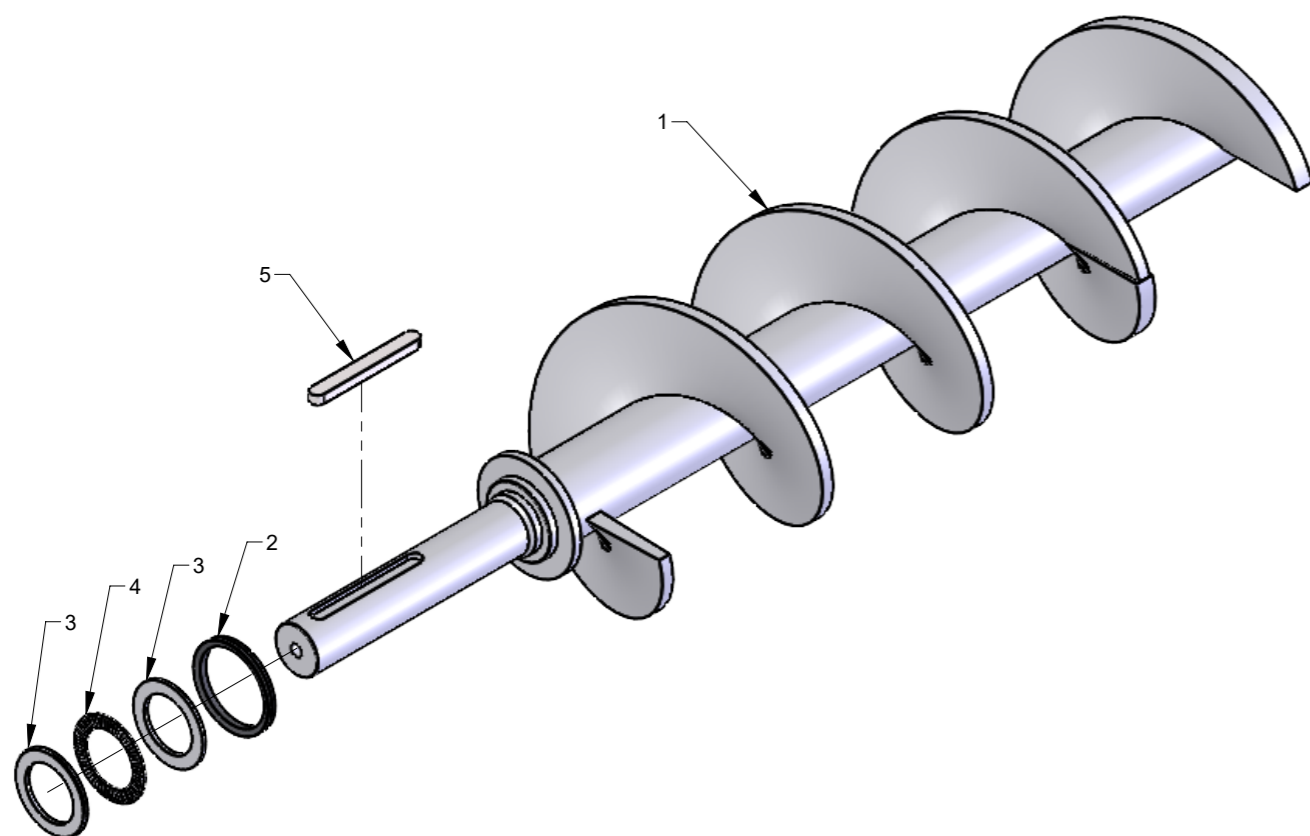

Pos.	Pcs.	Part no.	Description
1	1	123130130	Auger Ø200
2	1	100413183	V-ring 60A
3	2	100401125	Axial shim LS 4565 SKF
4	1	100401126	Axial needle bearing AXK4565
5	1	100405049	Key A 12x8x100 DIN 6885