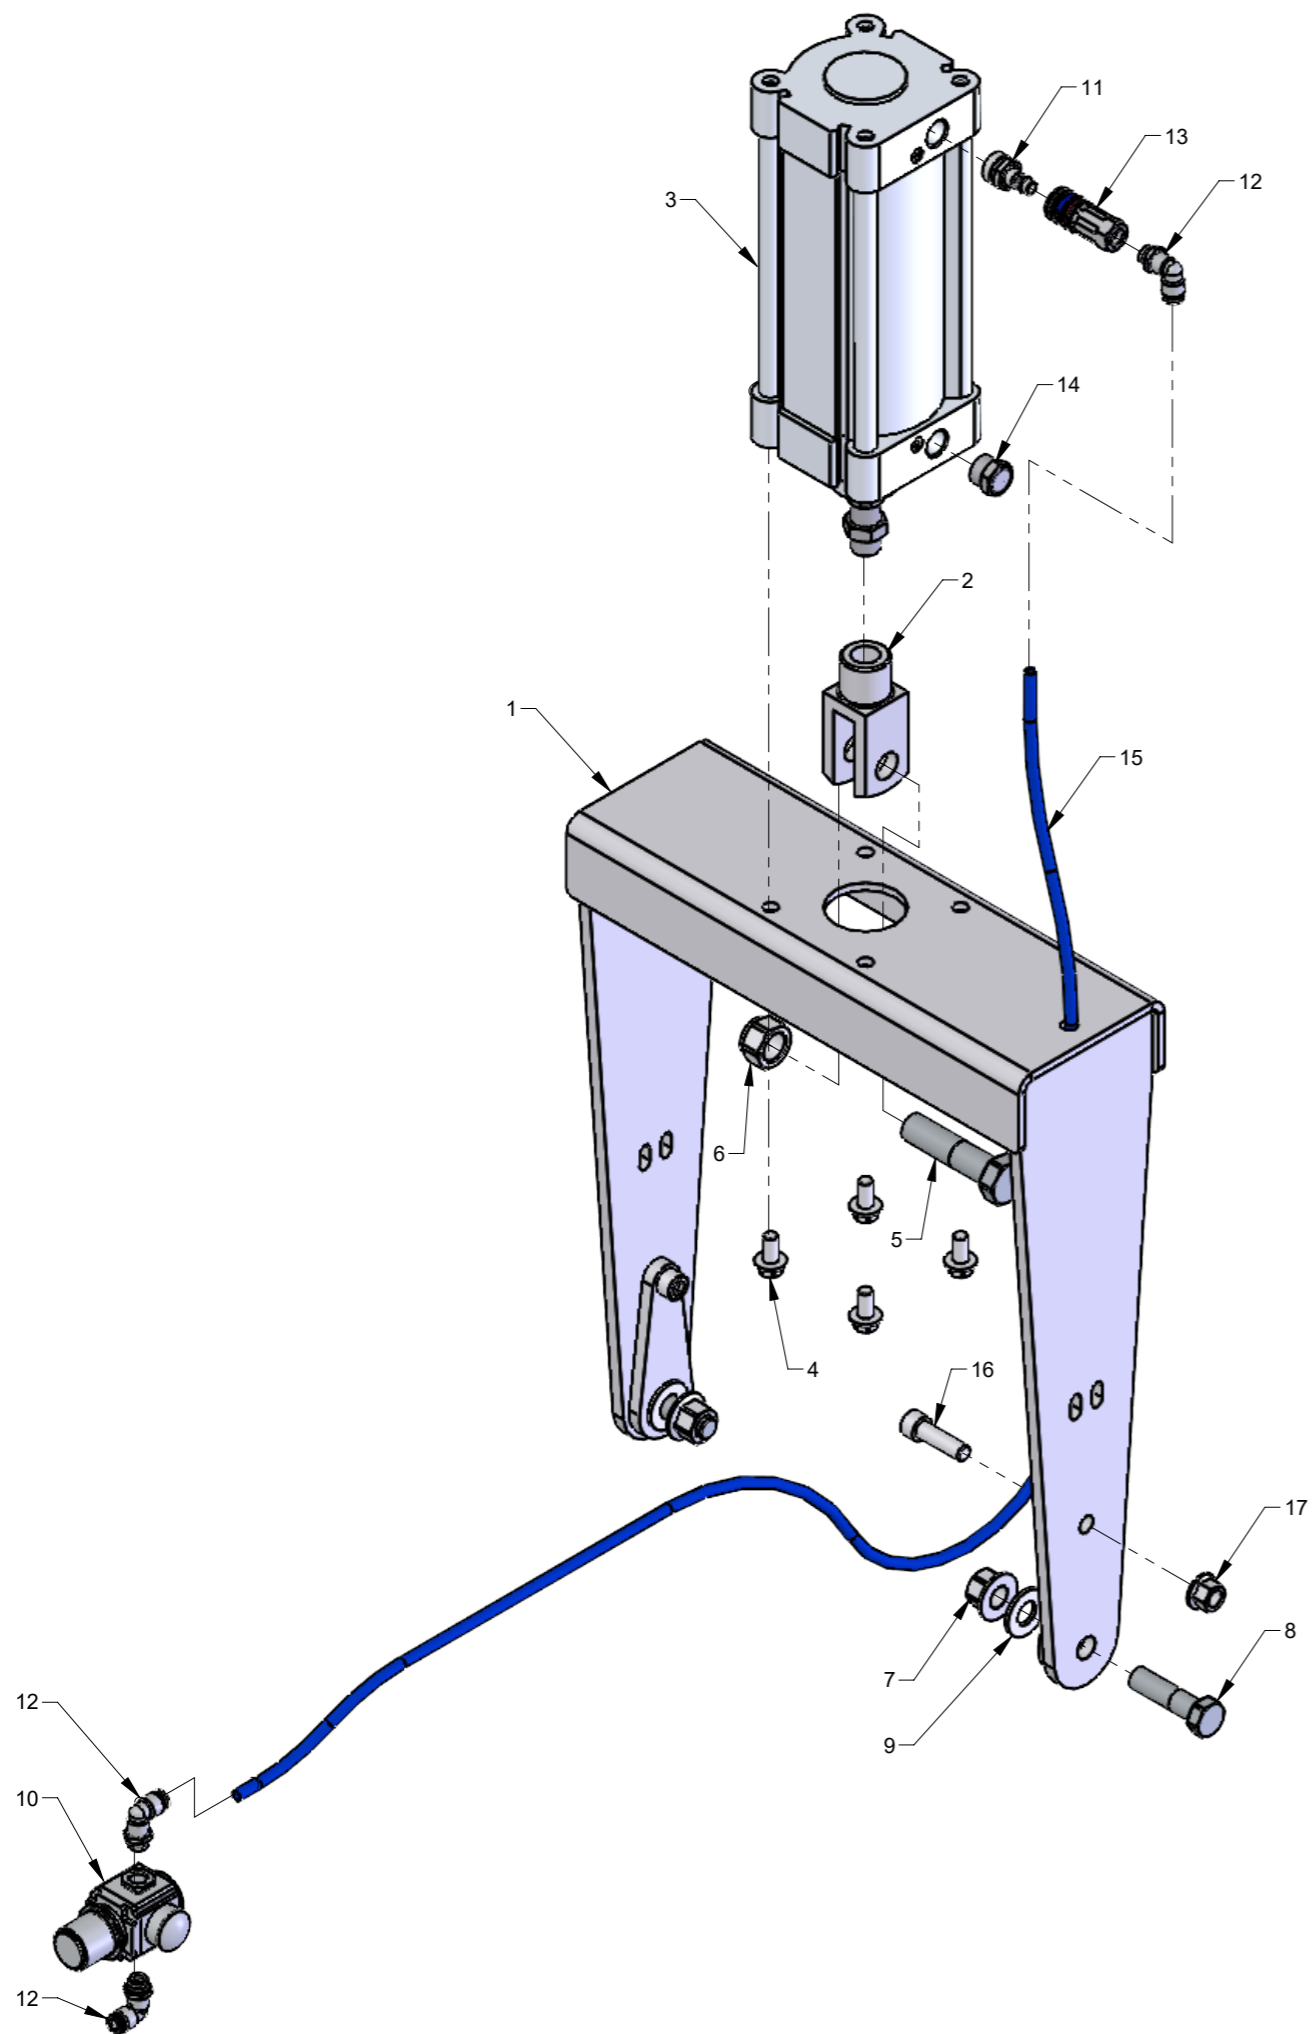

# Waste Screw Compactor WSC 50 Compactor

Spare parts list

Pos.	Spare parts list - page	Description
1	1 123130901-04-05	Screw compactor trough
1	2 123130901-06-07	Pressure unit
1	3 123130901-08-09	Augers
1	4 123130901-10-11	Gear motor assembly
1	5 123130901-12-13	Controls
1	6 123130901-14-15	Transitions
1	7 123130901-16-17	Platform

Pos.	Pcs.	Part no.	Description
1	1	123130101	Compactor trough
2	1	123130110	Cover plate for end stop
3	1	123130113	End stop pivot plate
4	1	123130114	End stop adjustment plate
5	1	123130115	Pressure plate
6	1	123130126	Cover plate for outlet
7	1	100503304	End stop switch with arm 10A
8	1	100511260	Cable screw gland M20x1,5
9	8	100323453	Thread forming flange screw M8x16 DIN 7500D
10	4	100323329	Vibration damper Ø50x35
11	4	100323387	Flange set screw M8x16 DIN 6921
12	1	123130149	Seal for compactor transition
13	3	100323450	Thread forming flange screw M6x16 DIN 7500D
14	1	123130166	Edge protection for end plate on trough
15	2	100308022	Set screw M4x30 ISO 4017 elgalv.
16	1	131081428	Label "Do not insert hand", black on yellow
17	2	121000842	Label [Fingers/read manual/disconnect power] yellow/blue/black on white
18	1	123130950	Label [KONGSKILDE Waste Screw Compactor], white