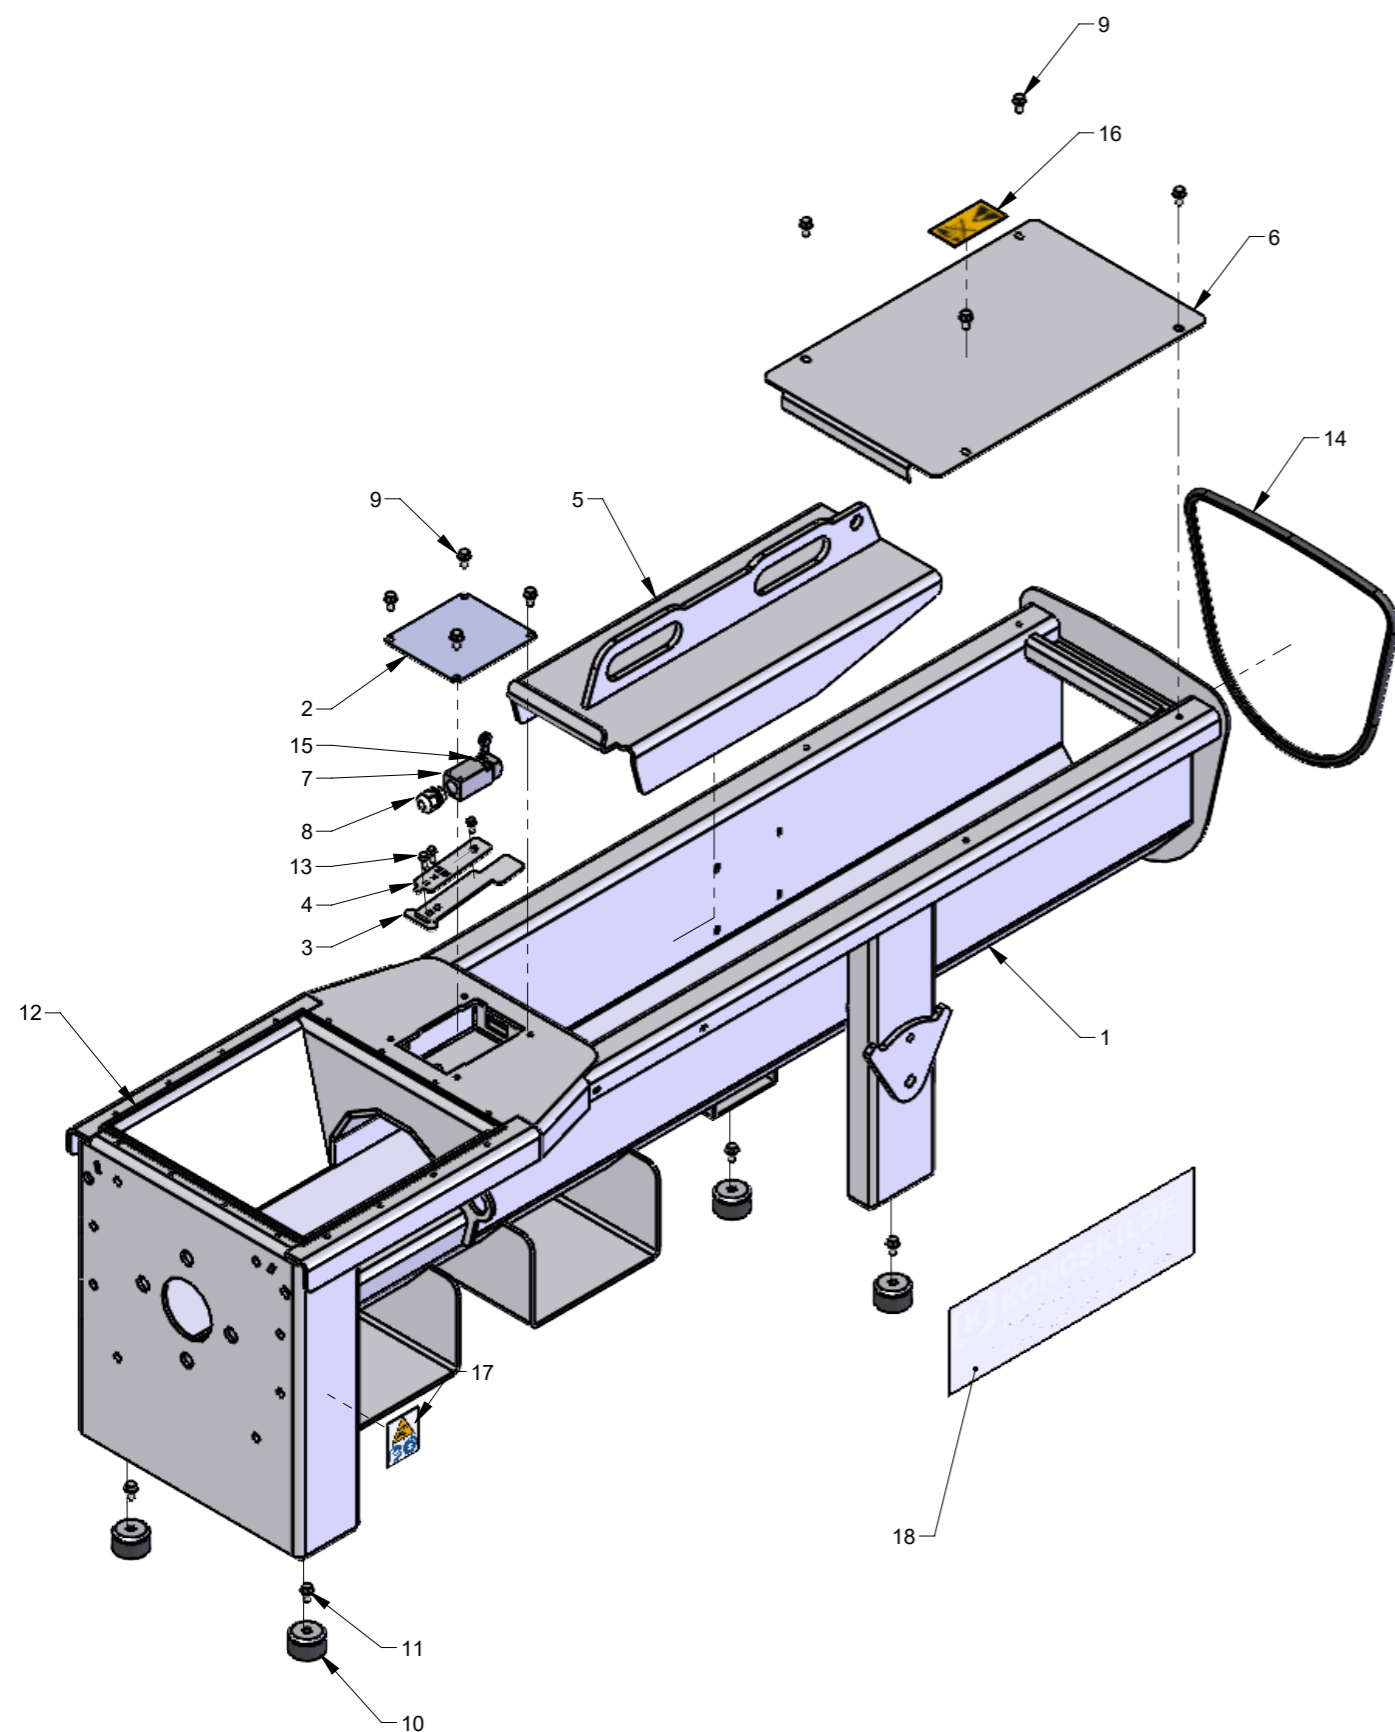

# Waste Screw Compactor WSC 50 Compactor

Spare parts list

Pos.	Spare parts list - page	Description
1	1 123130901-04-05	Screw compactor trough
1	2 123130901-06-07	Pressure unit
1	3 123130901-08-09	Augers
1	4 123130901-10-11	Gear motor assembly
1	5 123130901-12-13	Controls
1	6 123130901-14-15	Transitions
1	7 123130901-16-17	Platform

Pos.	Pcs.	Part no.	Description
1	1	123130101	Compactor trough
2	1	123130110	Cover plate for end stop
3	1	123130113	End stop pivot plate
4	1	123130114	End stop adjustment plate
5	1	123130115	Pressure plate
6	1	123130126	Cover plate for outlet
7	1	100503304	End stop switch with arm 10A
8	1	100511260	Cable screw gland M20x1,5
9	8	100323453	Thread forming flange screw M8x16 DIN 7500D
10	4	100323329	Vibration damper Ø50x35
11	4	100323387	Flange set screw M8x16 DIN 6921
12	1	123130149	Seal for compactor transition
13	3	100323450	Thread forming flange screw M6x16 DIN 7500D
14	1	123130166	Edge protection for end plate on trough
15	2	100308022	Set screw M4x30 ISO 4017 elgalv.
16	1	131081428	Label "Do not insert hand", black on yellow
17	2	121000842	Label [Fingers/read manual/disconnect power] yellow/blue/black on white
18	1	123130950	Label [KONGSKILDE Waste Screw Compactor], white