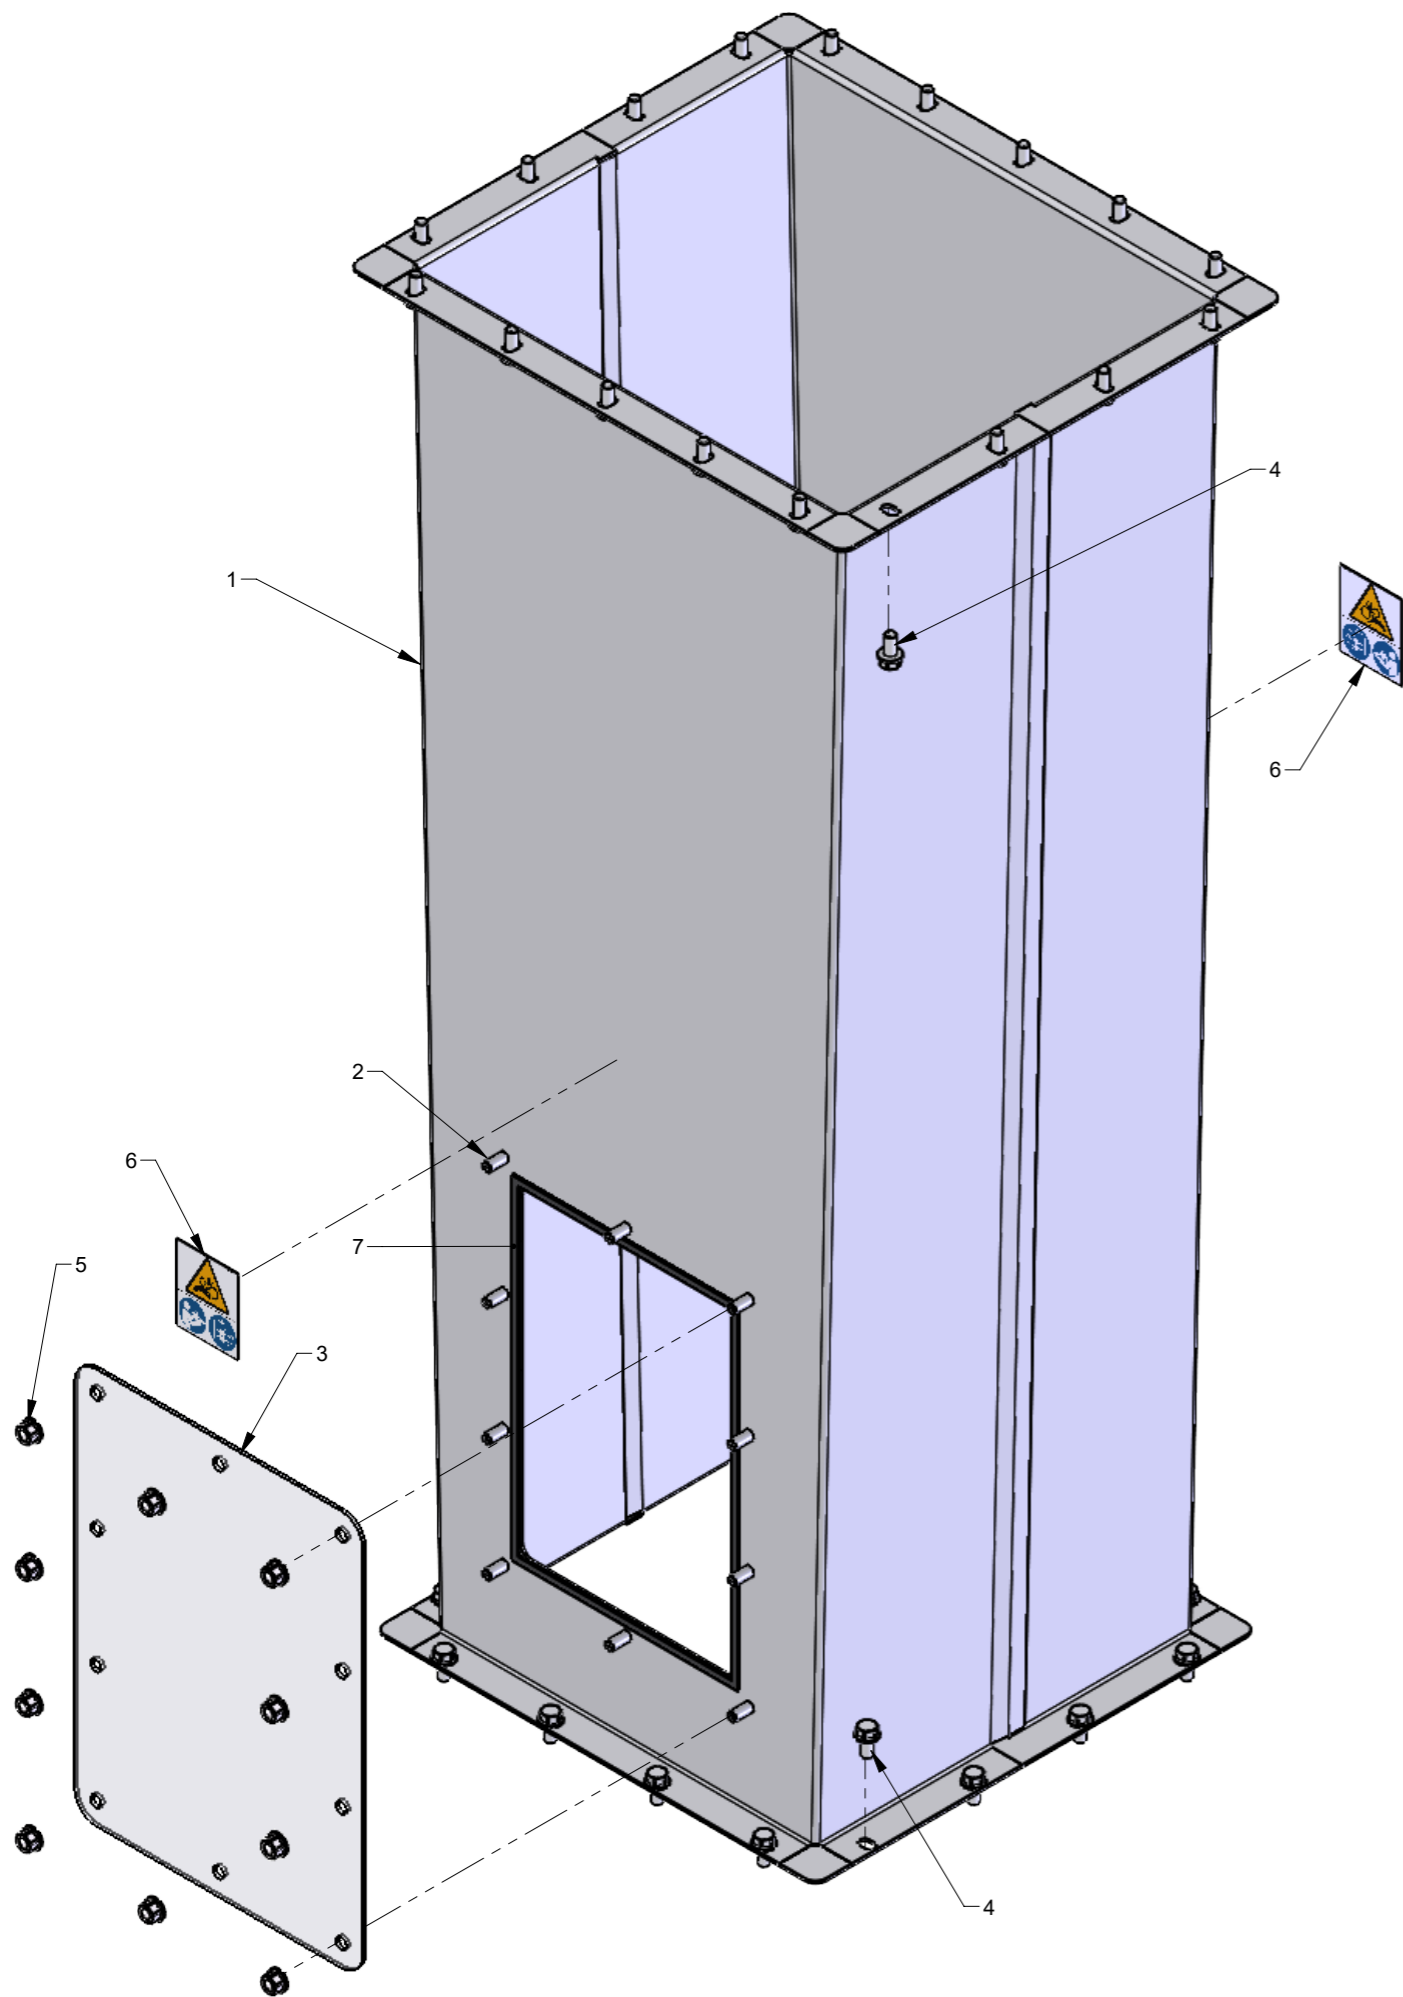

Pos.	Pcs.	Part no.	Description
1	1	123130165	Long transition, non-stick, black
2	20	100323498	Self clinching stud screw M8x20 BN20523
3	2	123130157	Inspection window for long transition
4	34	100323453	Thread forming flange screw M8x16 DIN 7500D
5	20	100316108	Flange nut with threadlock M8 ISO 7044 elgalvanized
6	2	121000842	Label [Fingers/read manual/disconnect power] yellow/blue/black on white
7	2	123130185	Seal for windows on transition
8	1	123130179	Transition h=50mm, non-stick, black
9	1	123130169	Short transition, non-stick, black