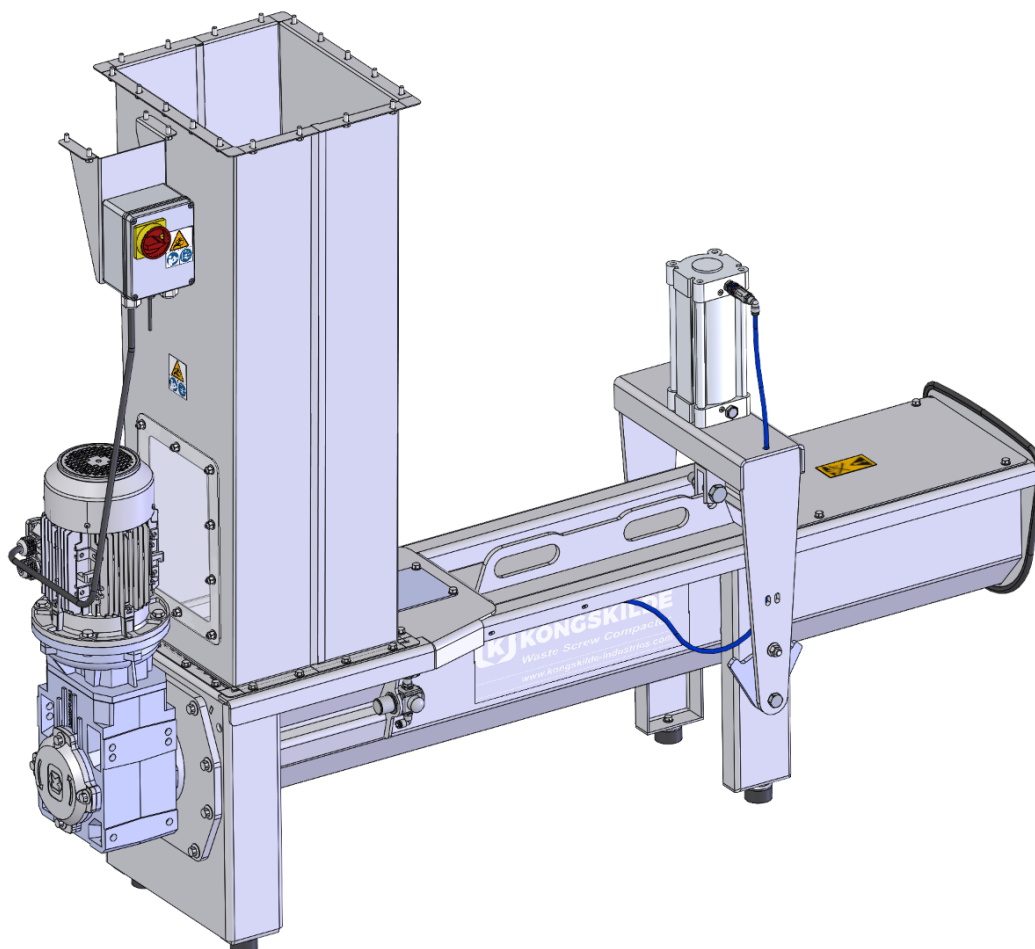

# Waste Screw Compactor WSC 50 Compactor

Spare parts list

Pos.	Spare parts list - page	Description
1	1 123130901-04-05	Screw compactor trough
1	2 123130901-06-07	Pressure unit
1	3 123130901-08-09	Augers
1	4 123130901-10-11	Gear motor assembly
1	5 123130901-12-13	Controls
1	6 123130901-14-15	Transitions
1	7 123130901-16-17	Platform

Pos.	Pcs.	Part no.	Description
1	1	123130101	Compactor trough
2	1	123130110	Cover plate for end stop
3	1	123130113	End stop pivot plate
4	1	123130114	End stop adjustment plate
5	1	123130115	Pressure plate
6	1	123130126	Cover plate for outlet
7	1	100503304	End stop switch with arm 10A
8	1	100511260	Cable screw gland M20x1,5
9	8	100323453	Thread forming flange screw M8x16 DIN 7500D
10	4	100323329	Vibration damper Ø50x35
11	4	100323387	Flange set screw M8x16 DIN 6921
12	1	123130149	Seal for compactor transition
13	3	100323450	Thread forming flange screw M6x16 DIN 7500D
14	1	123130166	Edge protection for end plate on trough
15	2	100308022	Set screw M4x30 ISO 4017 elgalv.
16	1	131081428	Label "Do not insert hand", black on yellow
17	2	121000842	Label [Fingers/read manual/disconnect power] yellow/blue/black on white
18	1	123130950	Label [KONGSKILDE Waste Screw Compactor], white