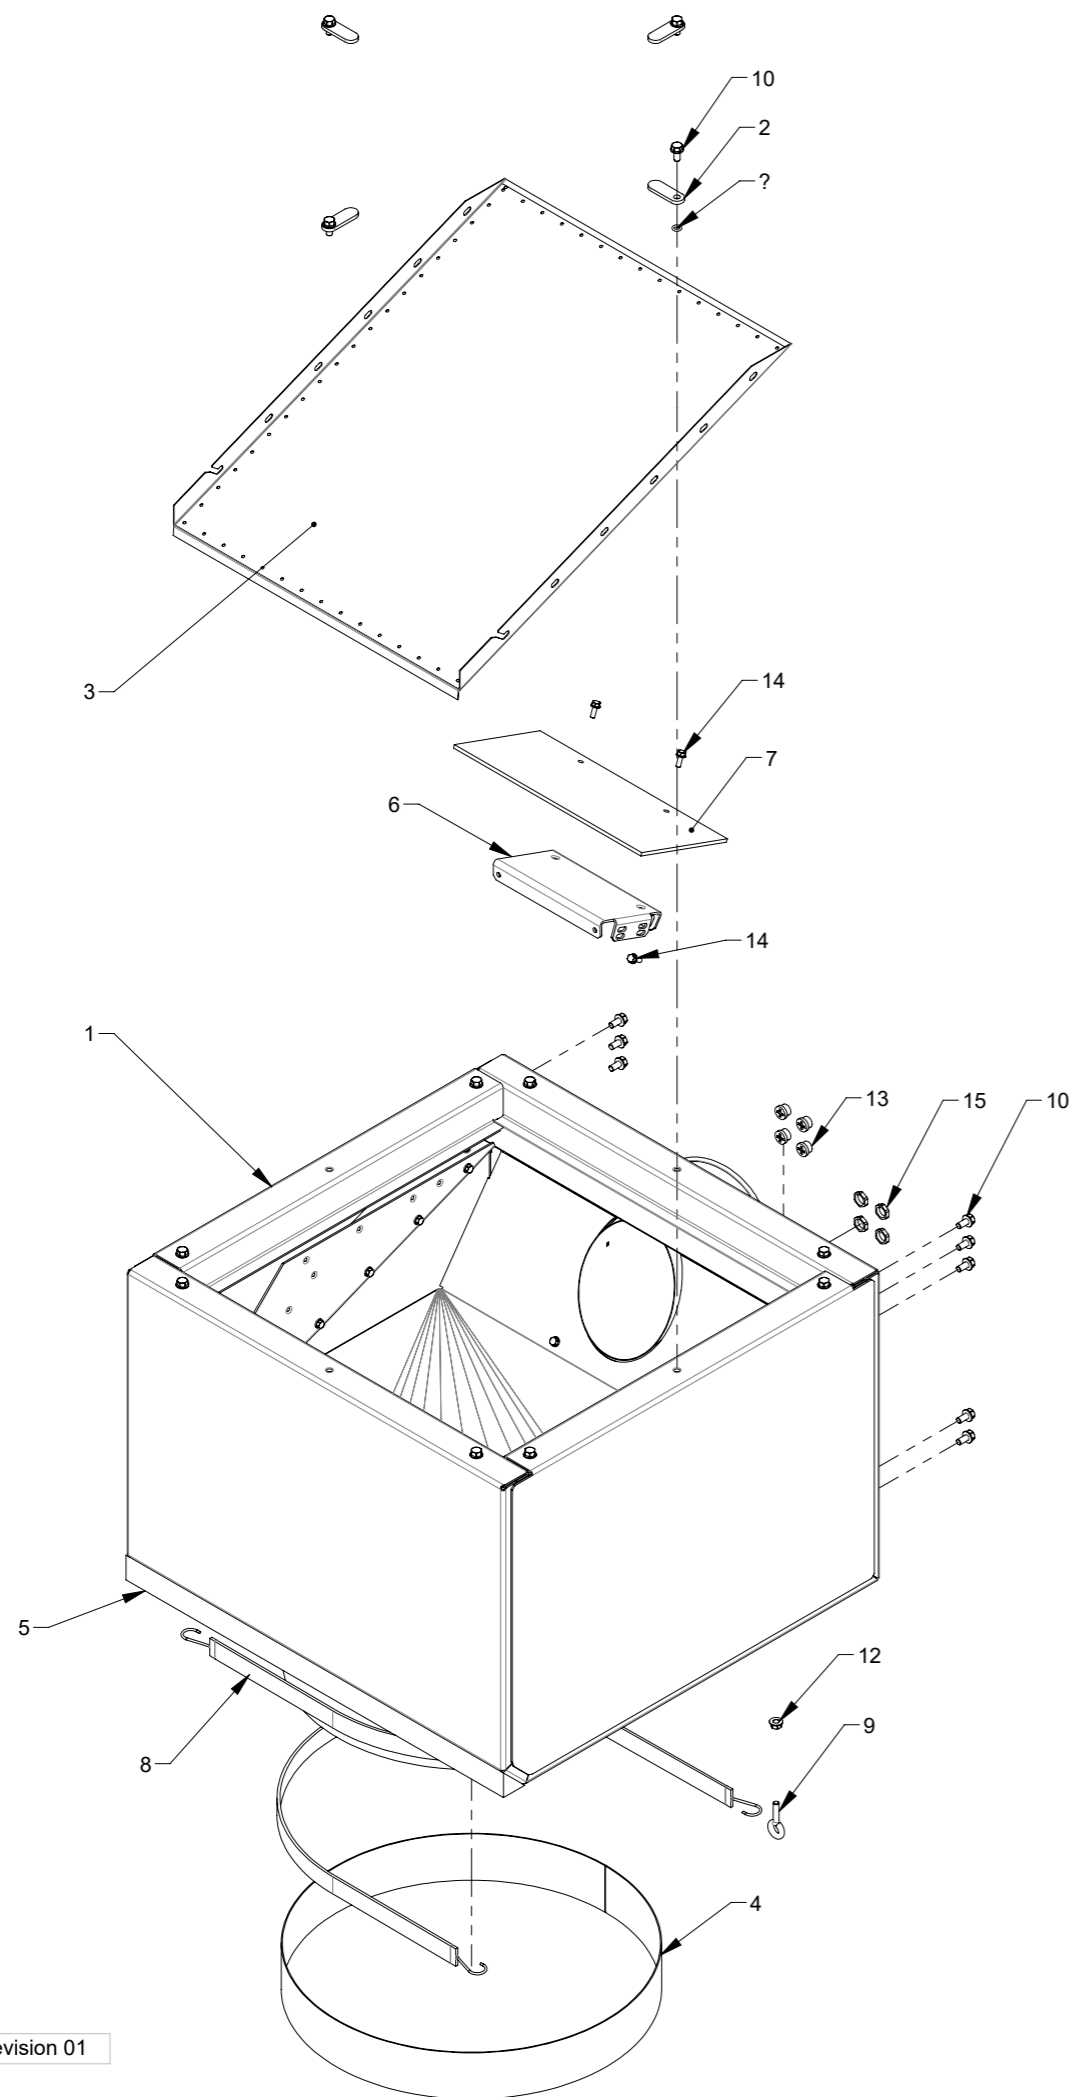

Pos.	Pcs.	Part no.	Description
1	1	123125455	Non-stick separator for net, cobalt blue
2	4	123125157	Locking plate for filter
3	1	123125220	Screen 22° welded
4	1	123125190	EPDM band for cyklone
5	1	123125191	Protection profile
6	1	123125472	Guiding plate bracket
7	1	123125473	Guide plate
8	2	100323496	Rubberstrap with hooks 120cm black
9	4	100323301	Eye Bolt M8 X 30
10	22	100323453	Thread forming flange screw M8x16 DIN 7500D
11	4	100413068	O-ring Ø7,6 x 2,62
12	4	100316098	Flange nut without teeth M8 DIN6923 elgv
13	4	100511306	Blind plug M16x1,5 Plastic
14	16	100323450	Thread forming flange screw M6x16 DIN 7500D
15	4	100511245	Nut M16X1,5 plastic
16	1	100203148	Prefilter 3GPA 592x592x48-F7-0-VEX