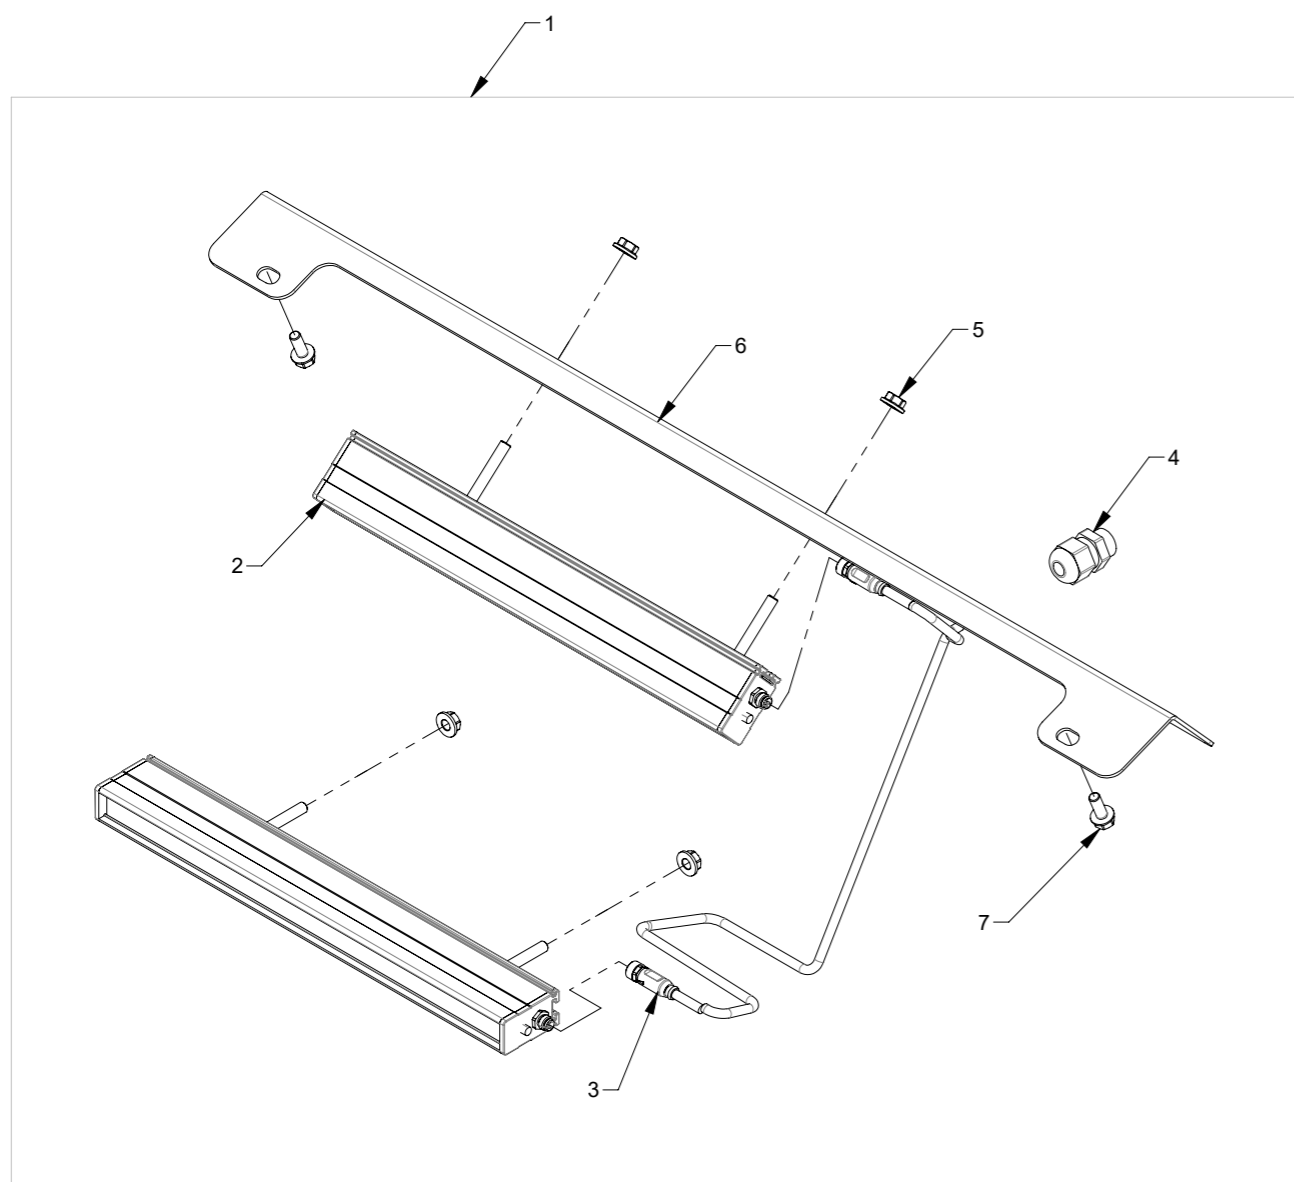

Pos.	Pcs.	Part no.	Description
1	1	123125064	Antistatic kit
2	2	100503424	Antistatic rod 24VDC 300mm
3	2	100503427	Sensor cable M8 plug 4P 5m
4	1	100511244	Cable gland M16x1,5
5	4	100316075	Flange nut with threadlock M6 DIN 6927
6	1	123125471	Retainer for antistatic bar
7	2	100323450	Thread forming flange screw M6x16 DIN 7500D