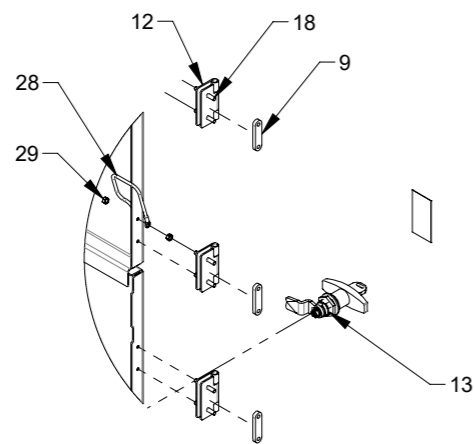

DETAIL A (1 : 10)

Pos.	Pcs.	Part no.	Description
1	1	123125210	Bottom frame, black
2	2	123125211	Side panel, spaceblue
3	1	123125212	Door, cobalt blue
4	1	123125159	Rear panel, cobalt blue
5	1	123125214	Door for controls, cobalt blue
6	4	123125151	Mounting bracket
7	2	123125155	Sound dampener bracket
8	2	123125156	Silencer foam
9	4	123125170	Threaded bracket for hinges
10	1	100323489	Turnlock Klee CQ/T-M22x1,5-45-30 with key
11	4	100323329	Vibration damper Ø50x35
12	4	123125117	Hinge for door, black
13	1	100323486	Door latch GN 115-SCT-30-SW with key
14	4	100308173	Flange set screw M10x30mm DIN 6921, elgalvanized
15	42	100323453	Thread forming flange screw M8x16 DIN 7500D
16	2	100323301	Eye Bolt M8 X 30
17	2	100316098	Flange nut without teeth M8 DIN6923 elgv
18	16	100321060	Countersunk screw M5x16 ISO 14581elgalv.
19	1	123125953	Label "Operator panel", black on white
20	1	121115071	Label "Read users manual", black on yellow
21	1	121115073	Label "Disconnect electricity before service", black on yellow
22	1	100203165	Edge sealing for door
23	2	100203165	Edge sealing 1 for controls door
24	1	100203166	Edge sealing 2 for controls door
25	1	100420022	Rubberclamp HD 1300-5
26	1	100321016	Round head screw M6X20-T30 ELGV. DIN7985
27	1	100316075	Flange nut with threadlock M6 DIN 6927
28	1	123125298	Earthing wire for door with ring terminals
29	2	100315005	Nut M5 ISO 4032
30	2	123125951	Label "KONGSKILDE Compact Unit CUB", cut cobaltblue/black