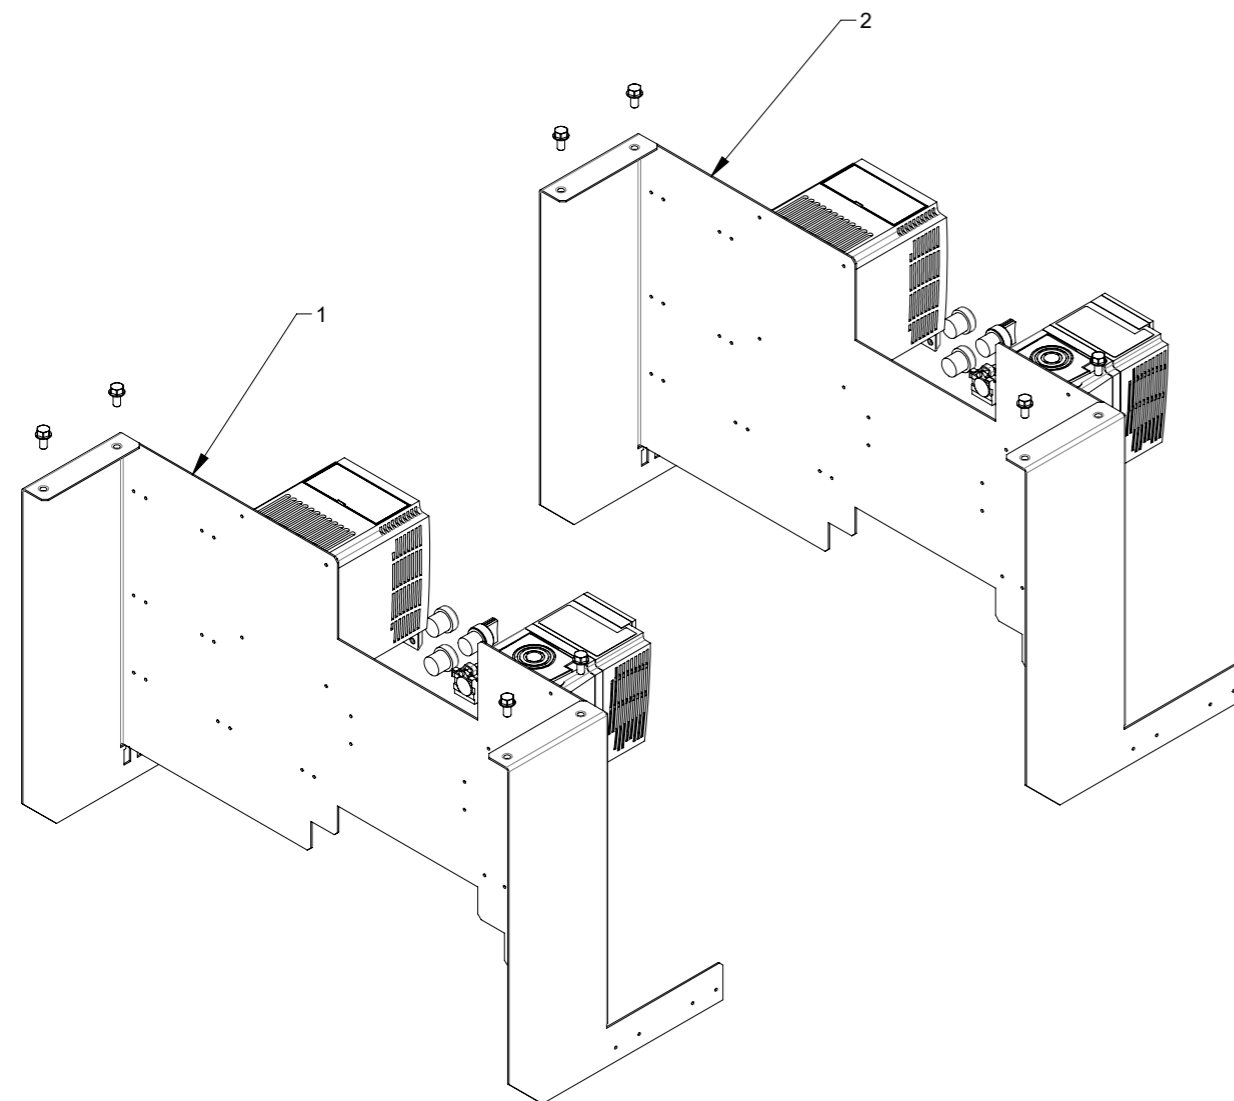

Pos.	Pcs.	Part no.	Description
1	1	123125047	Controls 2,2kW CE, assembled
2	1	123125048	Controls 4kW CE, assembled
3	1	123125045	Powercable with CEE plug 16A 5 pole 2,5mm²