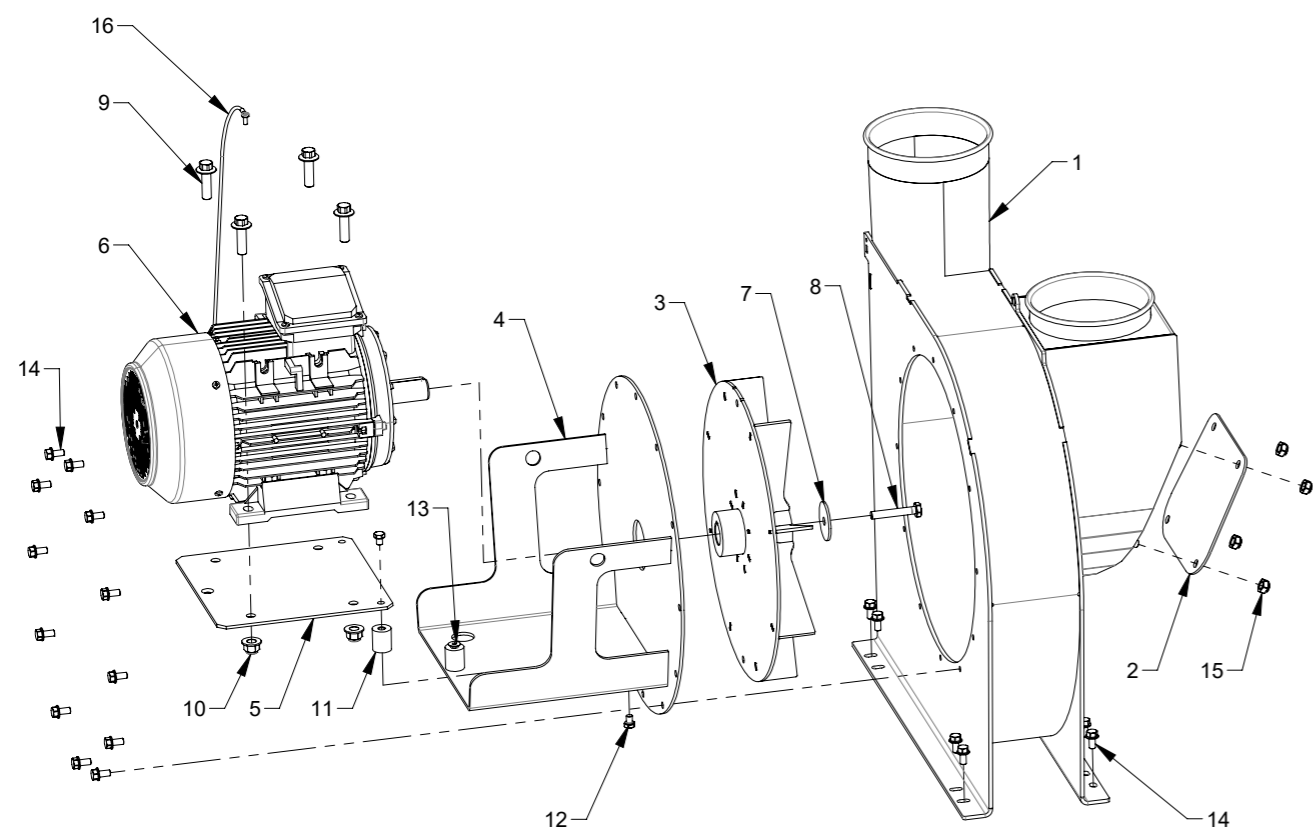

Pos.	Pcs.	Part no.	Description
1	1	123125209	Blower cabinet welded, spaceblue
2	1	123125136	Inspection hatch, spaceblue
3	1	123125146	Rotor M Ø400-Ø28
4	1	123125141	Motor bracket, spaceblue
5	1	123125143	Motor plate for B3 motor, spaceblue
6	1	100501089	AC Motor 112M-2p B3 4(4)kW 3x400/690(460)V 50(60)Hz IE3 UL/CSA PTC
7	1	121000060	Washer Ø52 / Ø11 x 3mm
8	1	100308050	Set screw M10x60 DIN 933 NV17 elgv
9	4	100308209	Flange set screw M12x40 DIN 6921 NV16 elgalv
10	4	100316103	Flange nut with threadlock M12 DIN 6926 elgv
11	3	100323492	Vibration damper Ø25 x L30
12	5	100304009	Set screw M8 x 10mm DIN 933, elgalvanized
13	1	100309049	Countersunk screw M8x10 ISO 10642
14	20	100323453	Thread forming flange screw M8x16 DIN 7500D
15	4	100316004	Lock nut M10 DIN 985-6
16	1	123125296	Earthing cable for motor with ringterminals