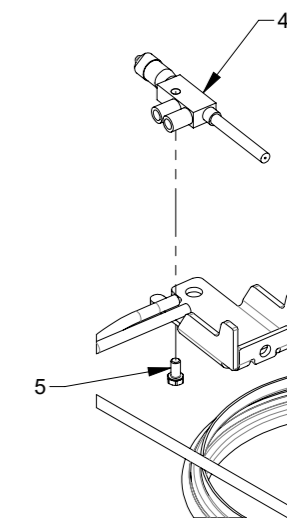

Pos.	Pcs.	Part no.	Description
1	1	123125285	Non-stick blower cabinet, spaceblue
2	1	123125119	Non-stick inspection hatch, spaceblue
3	1	123125288	Non-stick rotor M Ø400-Ø28, incl. washer and screw
4	1	123125142	Non-stick motor bracket, spaceblue
5	1	123125143	Motor plate for B3 motor, spaceblue
6	1	100501089	AC Motor 112M-2p B3 4(4)kW 3x400/690(460)V 50(60)Hz IE3 UL/CSA PTC
7	4	100308209	Flange set screw M12x40 DIN 6921 NV16 elgalv
8	4	100316103	Flange nut with threadlock M12 DIN 6926 elgv
9	3	100323492	Vibration damper Ø25 x L30
10	5	100304009	Set screw M8 x 10mm DIN 933, elgalvanized
11	1	100309049	Countersunk screw M8x10 ISO 10642
12	20	100323453	Thread forming flange screw M8x16 DIN 7500D
13	4	100316102	Flange nut M10 with threadlock DIN 6927
14	1	123125296	Earthing cable for motor with ringterminals

DETAIL A (1 : 4)

DETAIL B (1 : 4)

Pos.	Pcs.	Part no.	Description
1	1	123125154	Bracket for oil canister
2	1	100420276	Air regulator G1/4" with bracket
3	1	123125283	Pipe for oil injector, welded
4	1	100420289	Oil injector HPM
5	1	100308013	Set screw M5x10 DIN 933 elgalvanized
6	1	100420251	Nippel G1/4"-G1/4" metal nickel plated
7	1	100420287	Solenoid valve 2/2 G1/4", Fluid/Pneumatik
8	1	100420248	Fitting elbow swivel 1/8" 6mm
9	1	123125199	Hoses for lubrication system
10	1	100420288	Non-return valve Inline G1/8"
11	1	100420249	Fitting straight 1/8" 6mm
12	1	100420273	Fitting 90deg turnable G1/4" 8mm
13	2	100323453	Thread forming flange screw M8x16 DIN 7500D
14	1	123125300	Non-stick silencer L=693
15	1	123125316	Non-stick silencer L=600
16	1	123125290	OK160 90° bend non-stick
17	1	123125291	OK160 pipe L=215mm, non-stick
18	8	122000857	Clamp with bolt OK160
19	1	122000132	Rubber ring OK160 x Ø8mm
20	1	100203164	Plastic container 10L
21	1	100420203	Silencer 1/8"
22	2	100323449	Thread forming flange screw M4x12 DIN 7500C