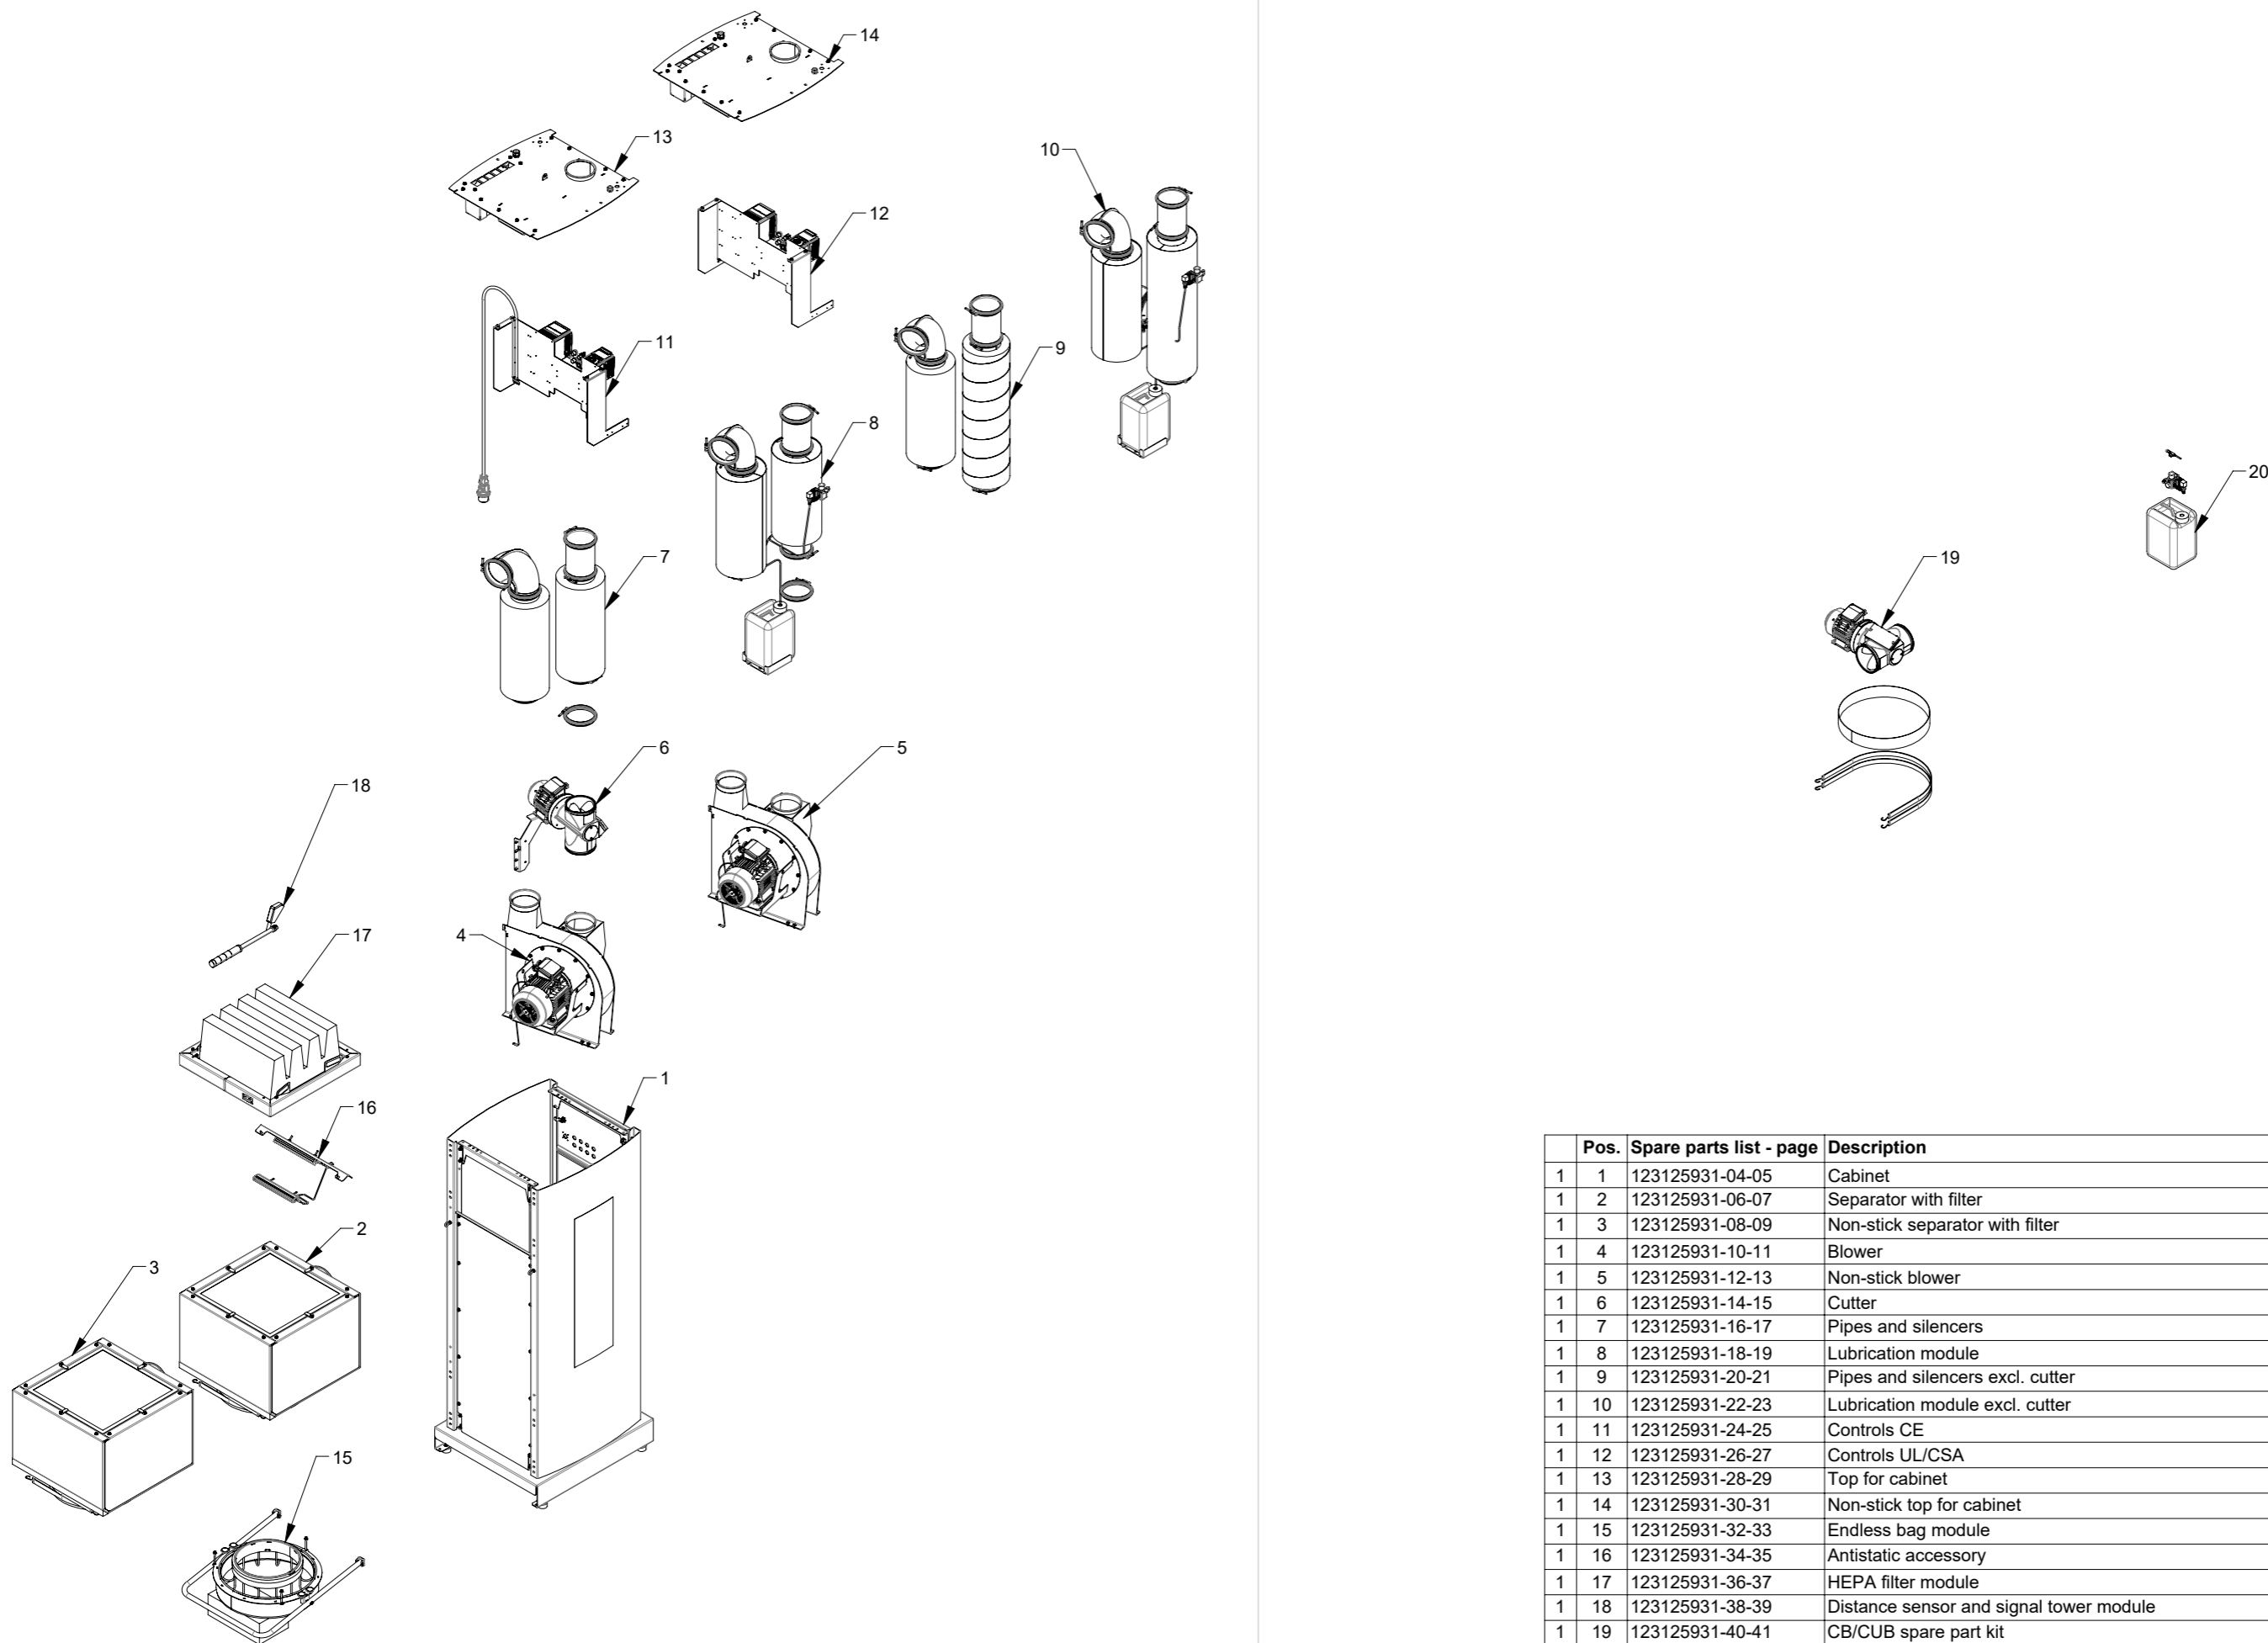

Pos.	Spare parts list - page	Description
1	1	123125931-04-05 Cabinet
1	2	123125931-06-07 Separator with filter
1	3	123125931-08-09 Non-stick separator with filter
1	4	123125931-10-11 Blower
1	5	123125931-12-13 Non-stick blower
1	6	123125931-14-15 Cutter
1	7	123125931-16-17 Pipes and silencers
1	8	123125931-18-19 Lubrication module
1	9	123125931-20-21 Pipes and silencers excl. cutter
1	10	123125931-22-23 Lubrication module excl. cutter
1	11	123125931-24-25 Controls CE
1	12	123125931-26-27 Controls UL/CSA
1	13	123125931-28-29 Top for cabinet
1	14	123125931-30-31 Non-stick top for cabinet
1	15	123125931-32-33 Endless bag module
1	16	123125931-34-35 Antistatic accessory
1	17	123125931-36-37 HEPA filter module
1	18	123125931-38-39 Distance sensor and signal tower module
1	19	123125931-40-41 CB/CUB spare part kit
1	20	123125931-42-43 CB/CUB non-stick oil accessory kit