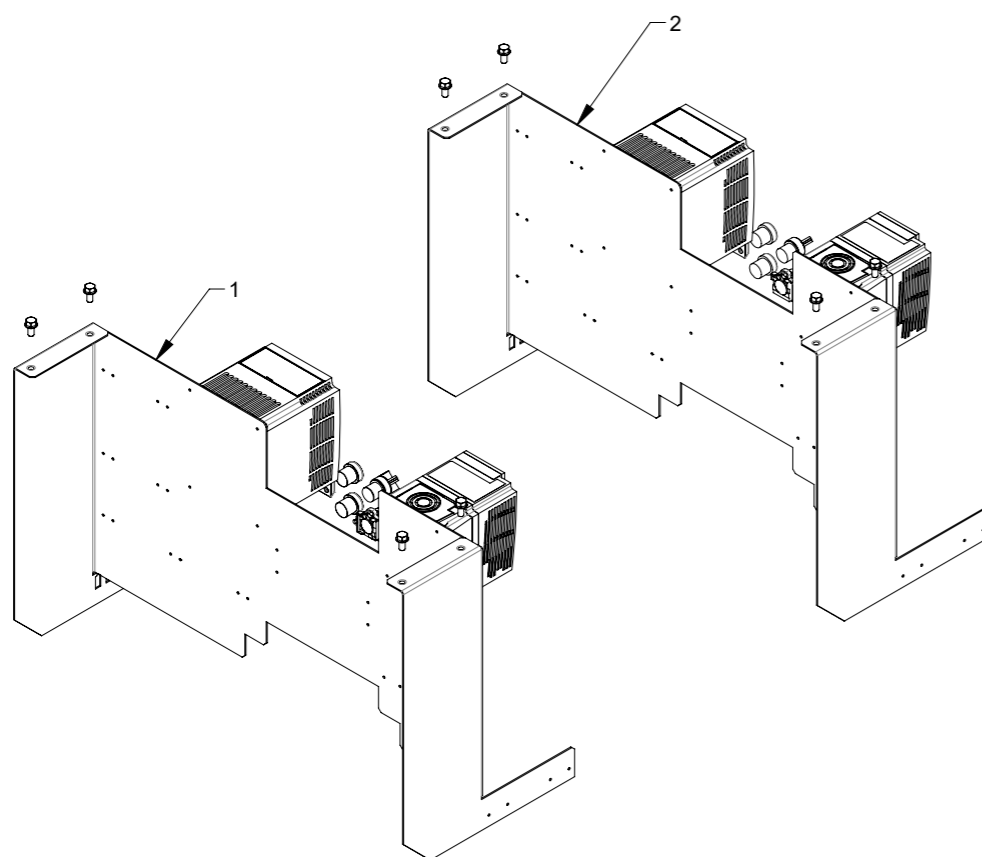

Pos.	Pcs.	Part no.	Description
1	1	123125031	Controls 2,2kW UL/CSA, assembled
2	1	123125046	Controls 4kW UL/CSA, assembled