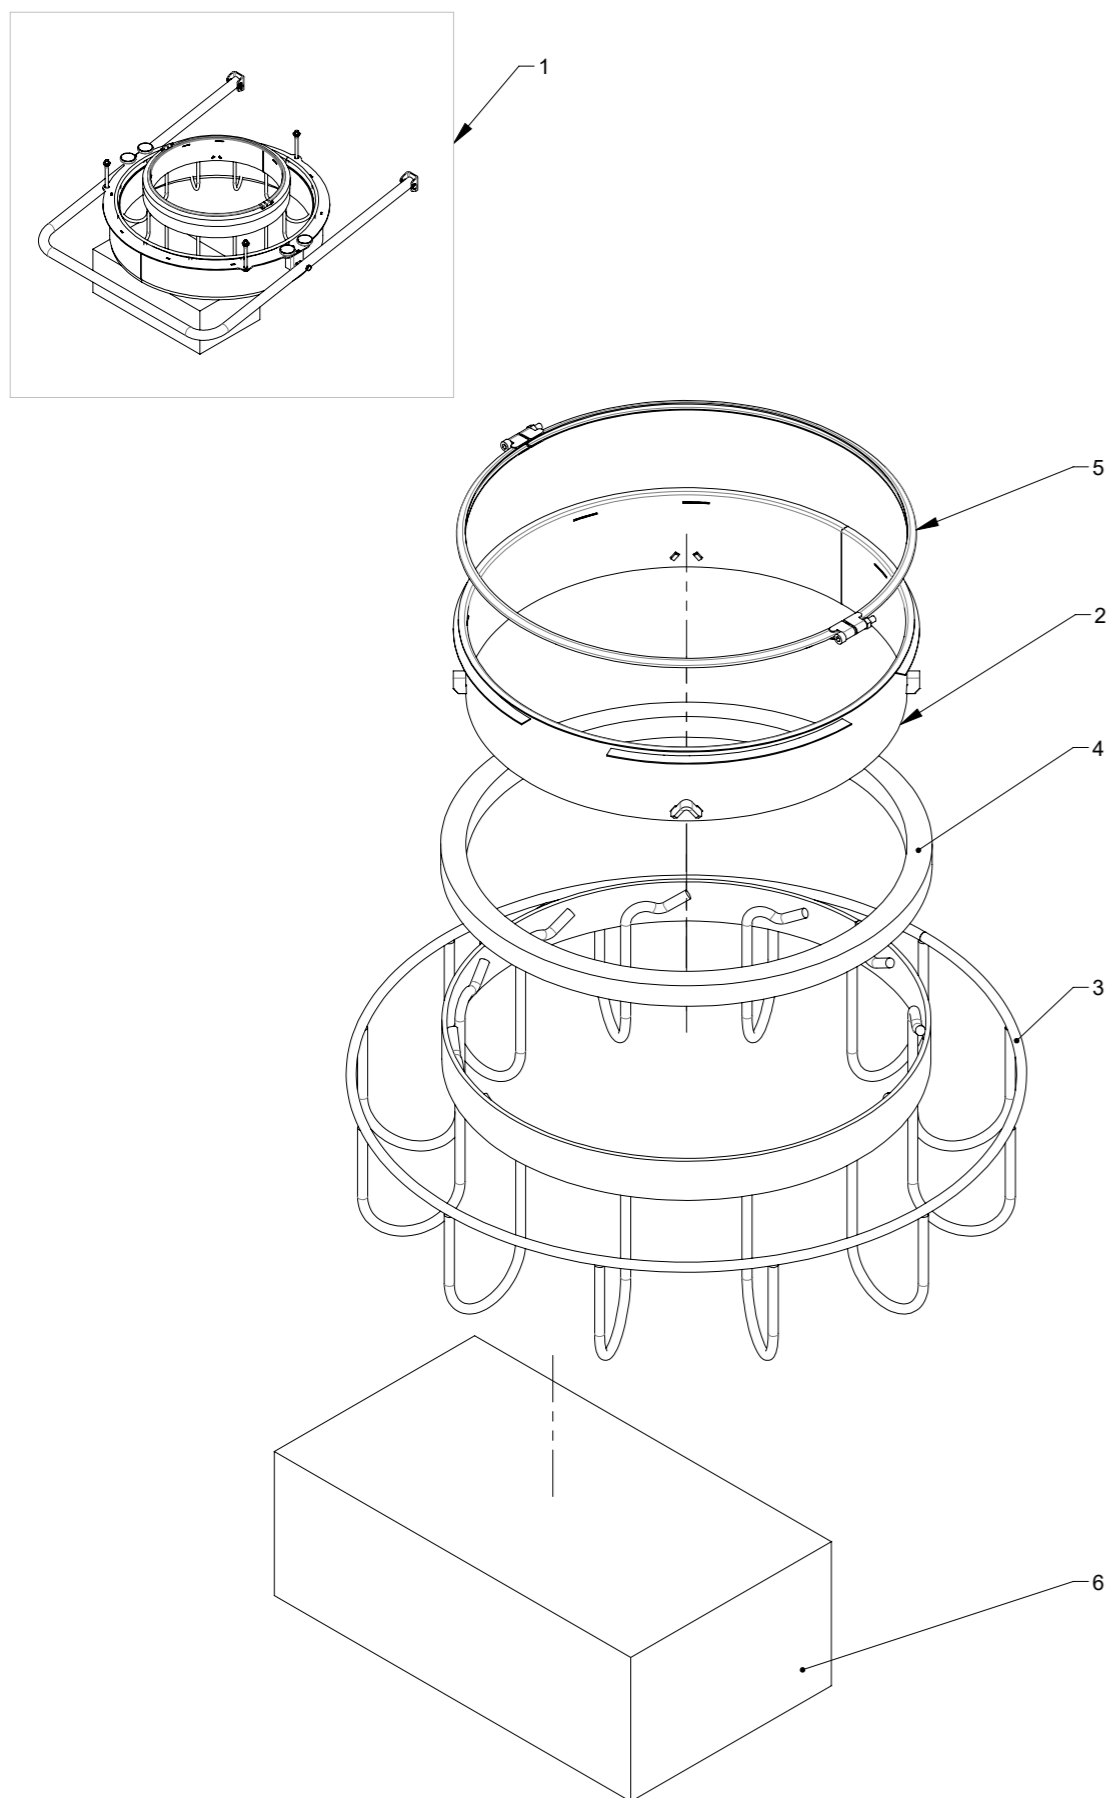

Pos.	Pcs.	Part no.	Description
1	1	123125605	Endless bag system
2	1	123125194	Basket holder for endless bags
3	1	123125182	Basket for endless bag
4	1	123125178	Sealing for basket holder
5	1	9251683011	FK 350 bolt clamp, 1mm galv
6	2	100203167	Endless bag, cassette of 70m, Ø570mm Maxi, extra strong, transparant
7	1	123125431	Ring for bag lock assembled
8	1	123125439	Bag lock handle
9	2	123125438	Mounting bracket for bag lock handle
10	4	100306020	Screw M8x45 DIN 931 elgalv.
11	4	100323447	Magnet Ø40xM5 125N
12	4	100308013	Set screw M5x10 DIN 933 elgalvanized
13	3	100306026	Screw M8 x 90mm DIN 931, elgalvanized
14	5	100316091	Flange nut M8 with serration DIN9623
15	2	100316093	Flange lock nut M8 DIN 6926