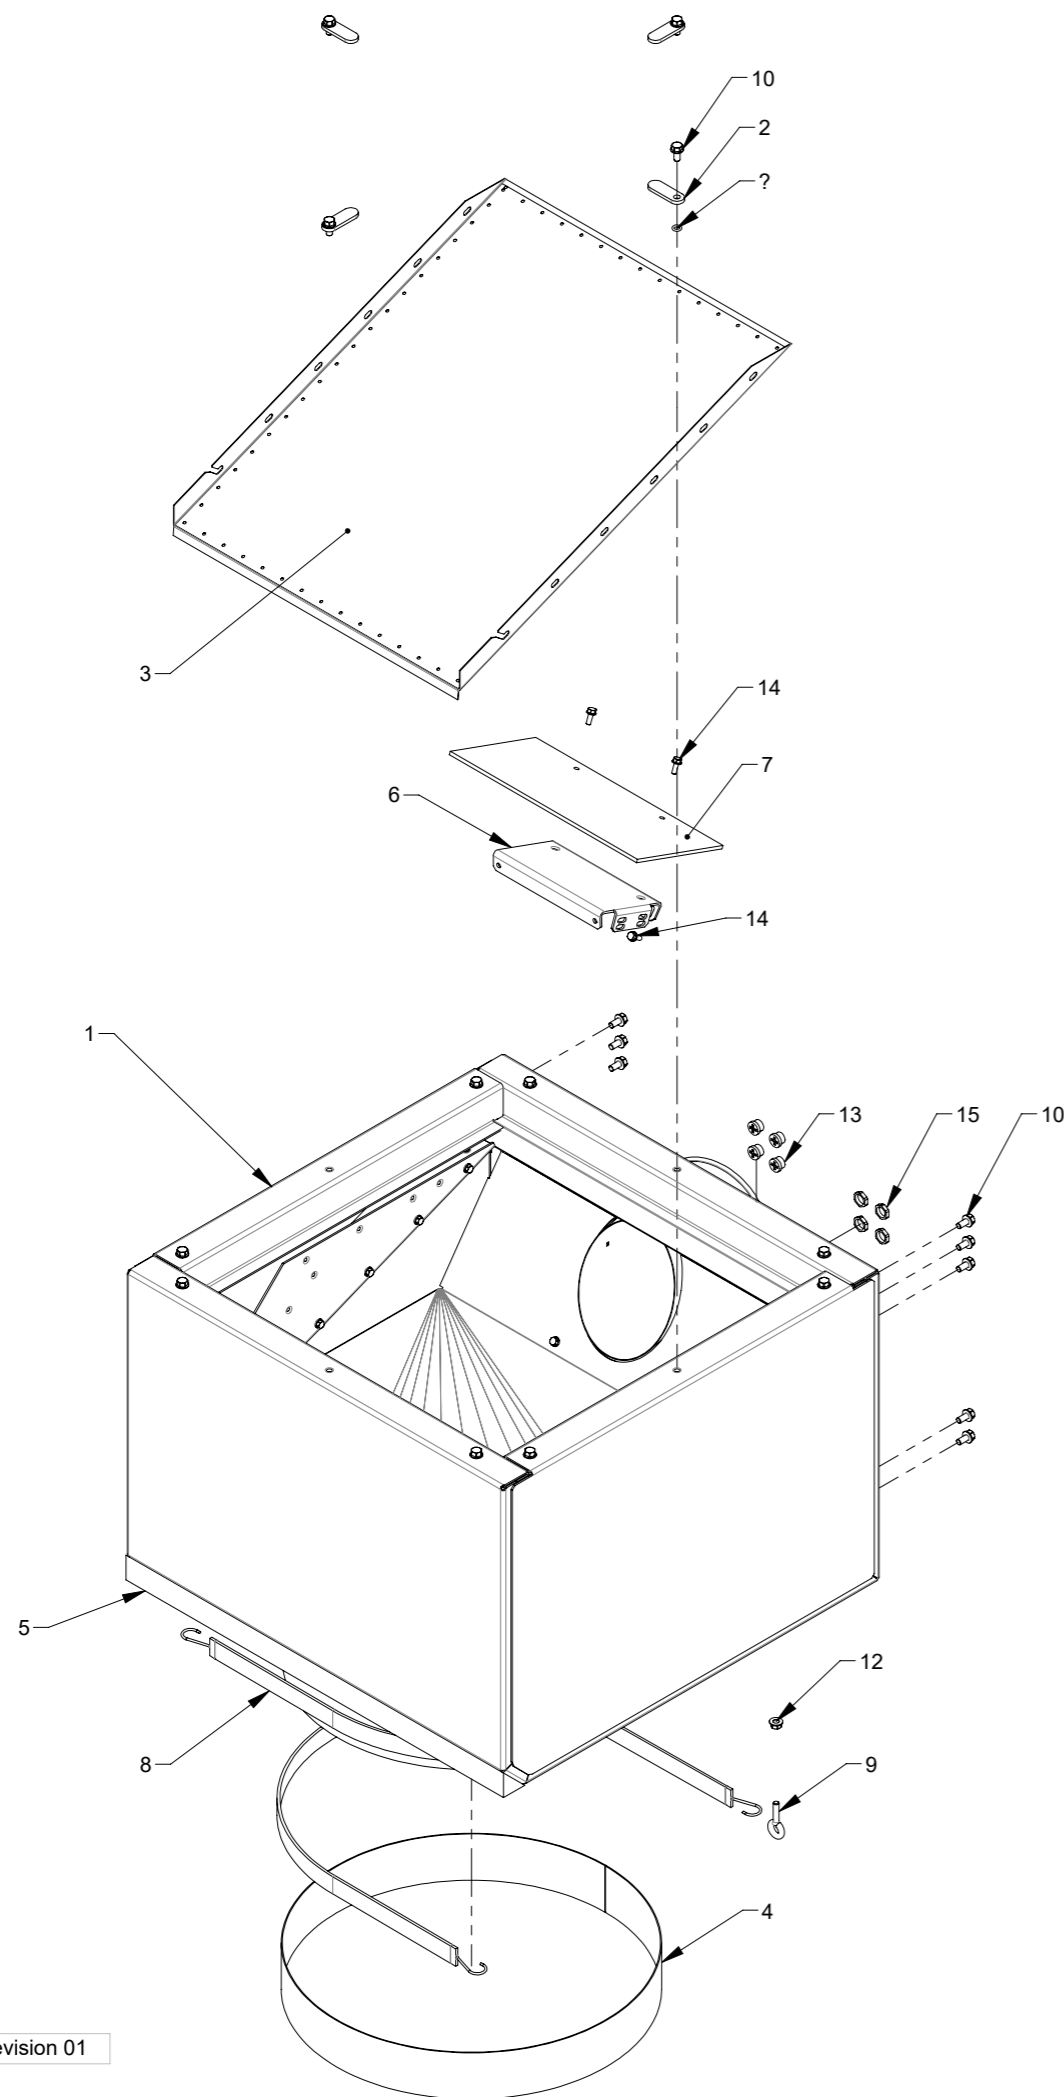

DETAIL A (1 : 10)

Pos.	Pcs.	Part no.	Description
1	1	123125210	Bottom frame, black
2	2	123125211	Side panel, spaceblue
3	1	123125212	Door, cobalt blue
4	1	123125159	Rear panel, cobalt blue
5	1	123125214	Door for controls, cobalt blue
6	4	123125151	Mounting bracket
7	2	123125155	Sound dampener bracket
8	2	123125156	Silencer foam
9	4	123125170	Threaded bracket for hinges
10	1	100323489	Turnlock Klee CQ/T-M22x1,5-45-30 with key
11	4	100323329	Vibration damper Ø50x35
12	4	123125117	Hinge for door, black
13	1	100323486	Door latch GN 115-SCT-30-SW with key
14	4	100308173	Flange set screw M10x30mm DIN 6921, elgalvanized
15	42	100323453	Thread forming flange screw M8x16 DIN 7500D
16	2	100323301	Eye Bolt M8 X 30
17	2	100316098	Flange nut without teeth M8 DIN6923 elgv
18	16	100321060	Countersunk screw M5x16 ISO 14581elgalv.
19	1	123125953	Label "Operator panel", black on white
20	1	121115071	Label "Read users manual", black on yellow
21	1	121115073	Label "Disconnect electricity before service", black on yellow
22	1	100203165	Edge sealing for door
23	2	100203165	Edge sealing 1 for controls door
24	1	100203166	Edge sealing 2 for controls door
25	1	100420022	Rubberclamp HD 1300-5
26	1	100321016	Round head screw M6X20-T30 ELGV. DIN7985
27	1	100316075	Flange nut with threadlock M6 DIN 6927
28	1	123125298	Earthing wire for door with ring terminals
29	2	100315005	Nut M5 ISO 4032
30	2	123125951	Label "KONGSKILDE Compact Unit CUB", cut cobaltblue/black