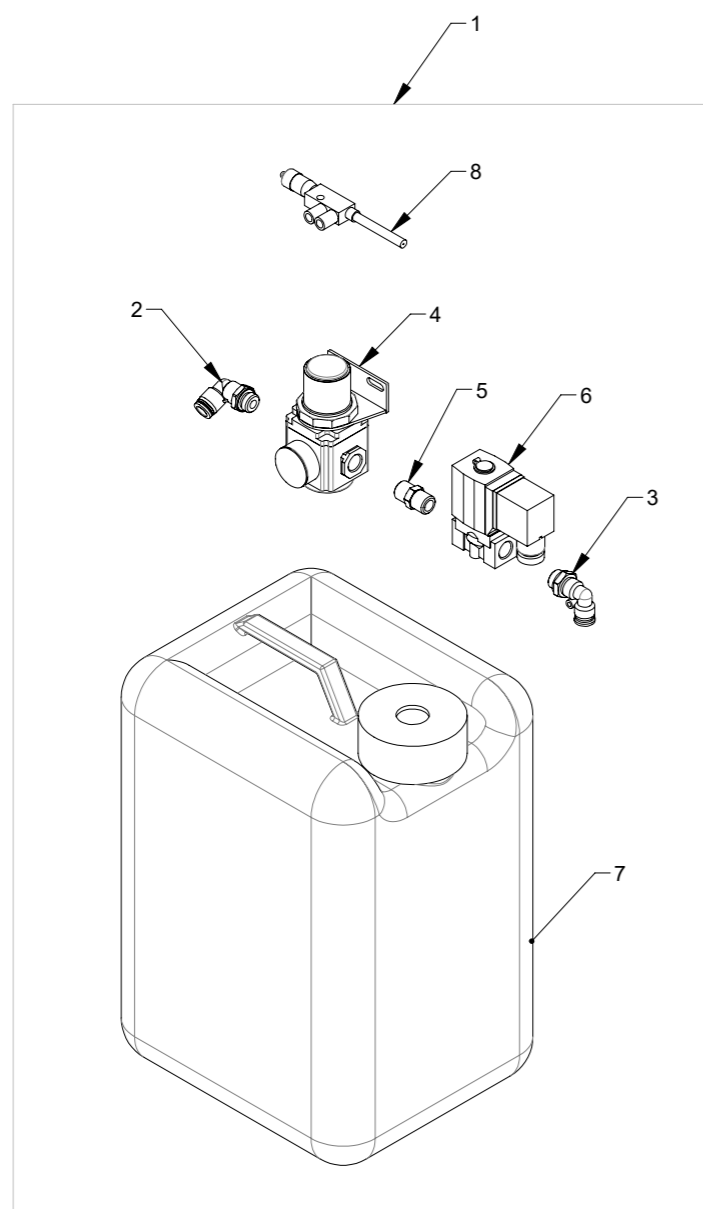

Pos.	Pcs.	Part no.	Description
1	1	123125613	CB/CUB non-stick oil accessory kit
2	1	100420273	Fitting 90deg turnable G1/4" 8mm
3	1	100420248	Fitting elbow swivel 1/8" 6mm
4	1	100420276	Air regulator G1/4" with bracket
5	1	100420251	Nippel G1/4"-G1/4" metal nickel plated
6	1	100420287	Solenoid valve 2/2 G1/4", Fluid/Pneumatik
7	1	100203164	Plastic container 10L
8	1	100420289	Oil injector HPM