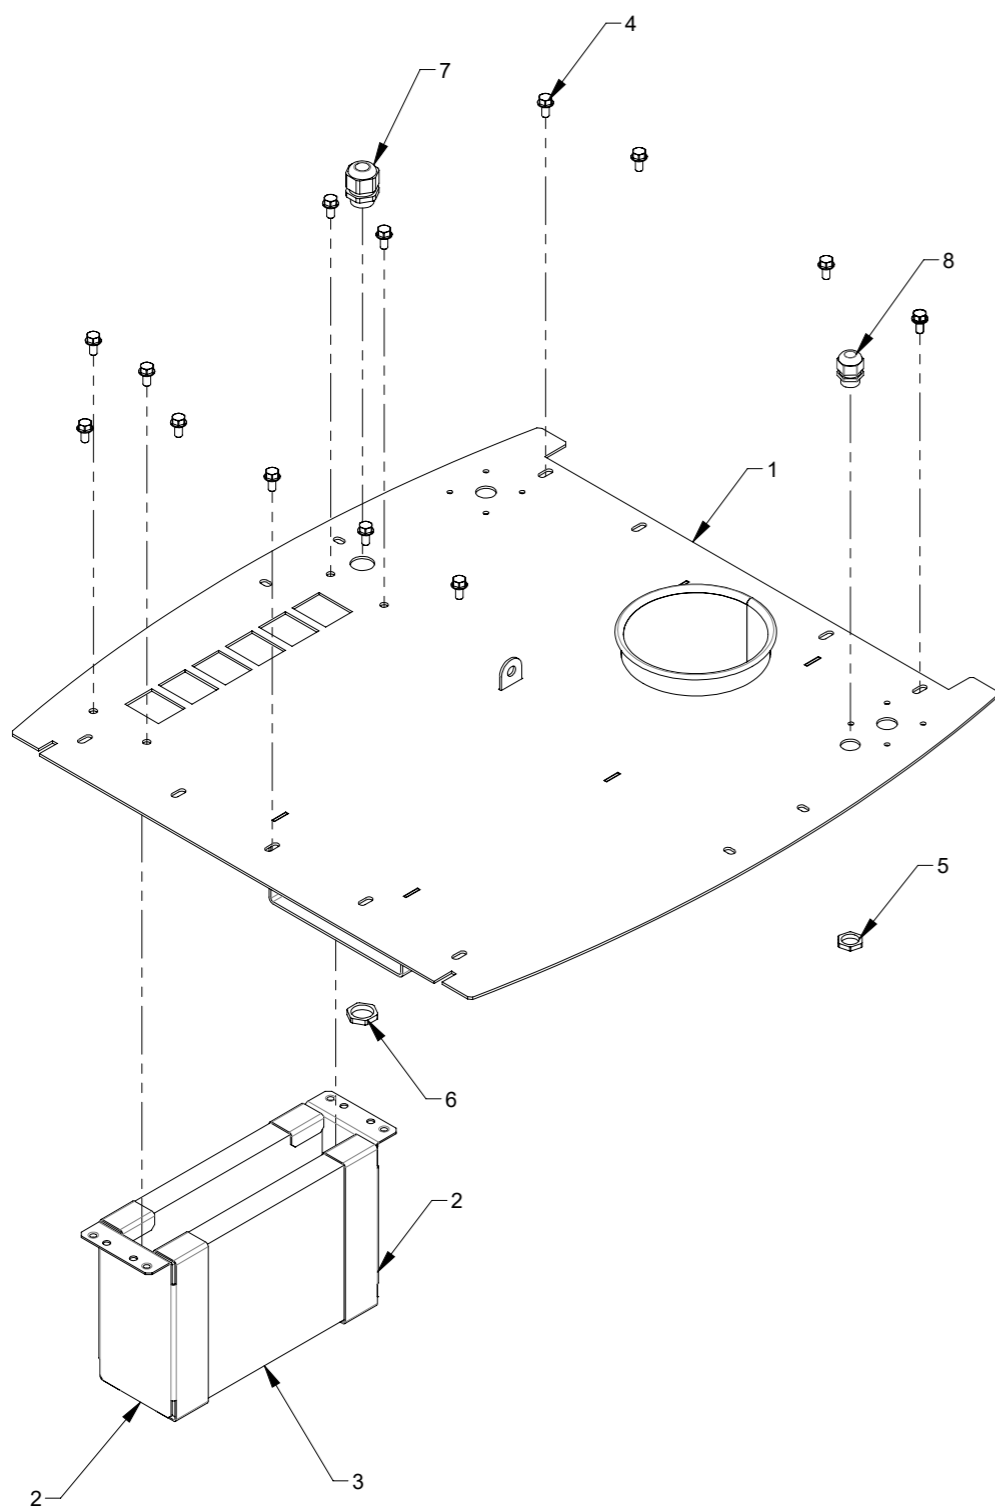

Pos.	Pcs.	Part no.	Description
1	1	123125218	Non-stick top for cabinet, cobalt blue
2	2	123125155	Sound dampener bracket
3	2	123125156	Silencer foam
4	14	100323453	Thread forming flange screw M8x16 DIN 7500D
5	1	100511215	Nut M20X1,5 plastic
6	1	100511191	Nut M25 x 1,5 plastic
7	1	100511182	Cable screw gland M25x1,5 plastic
8	1	100511260	Cable screw gland M20x1,5