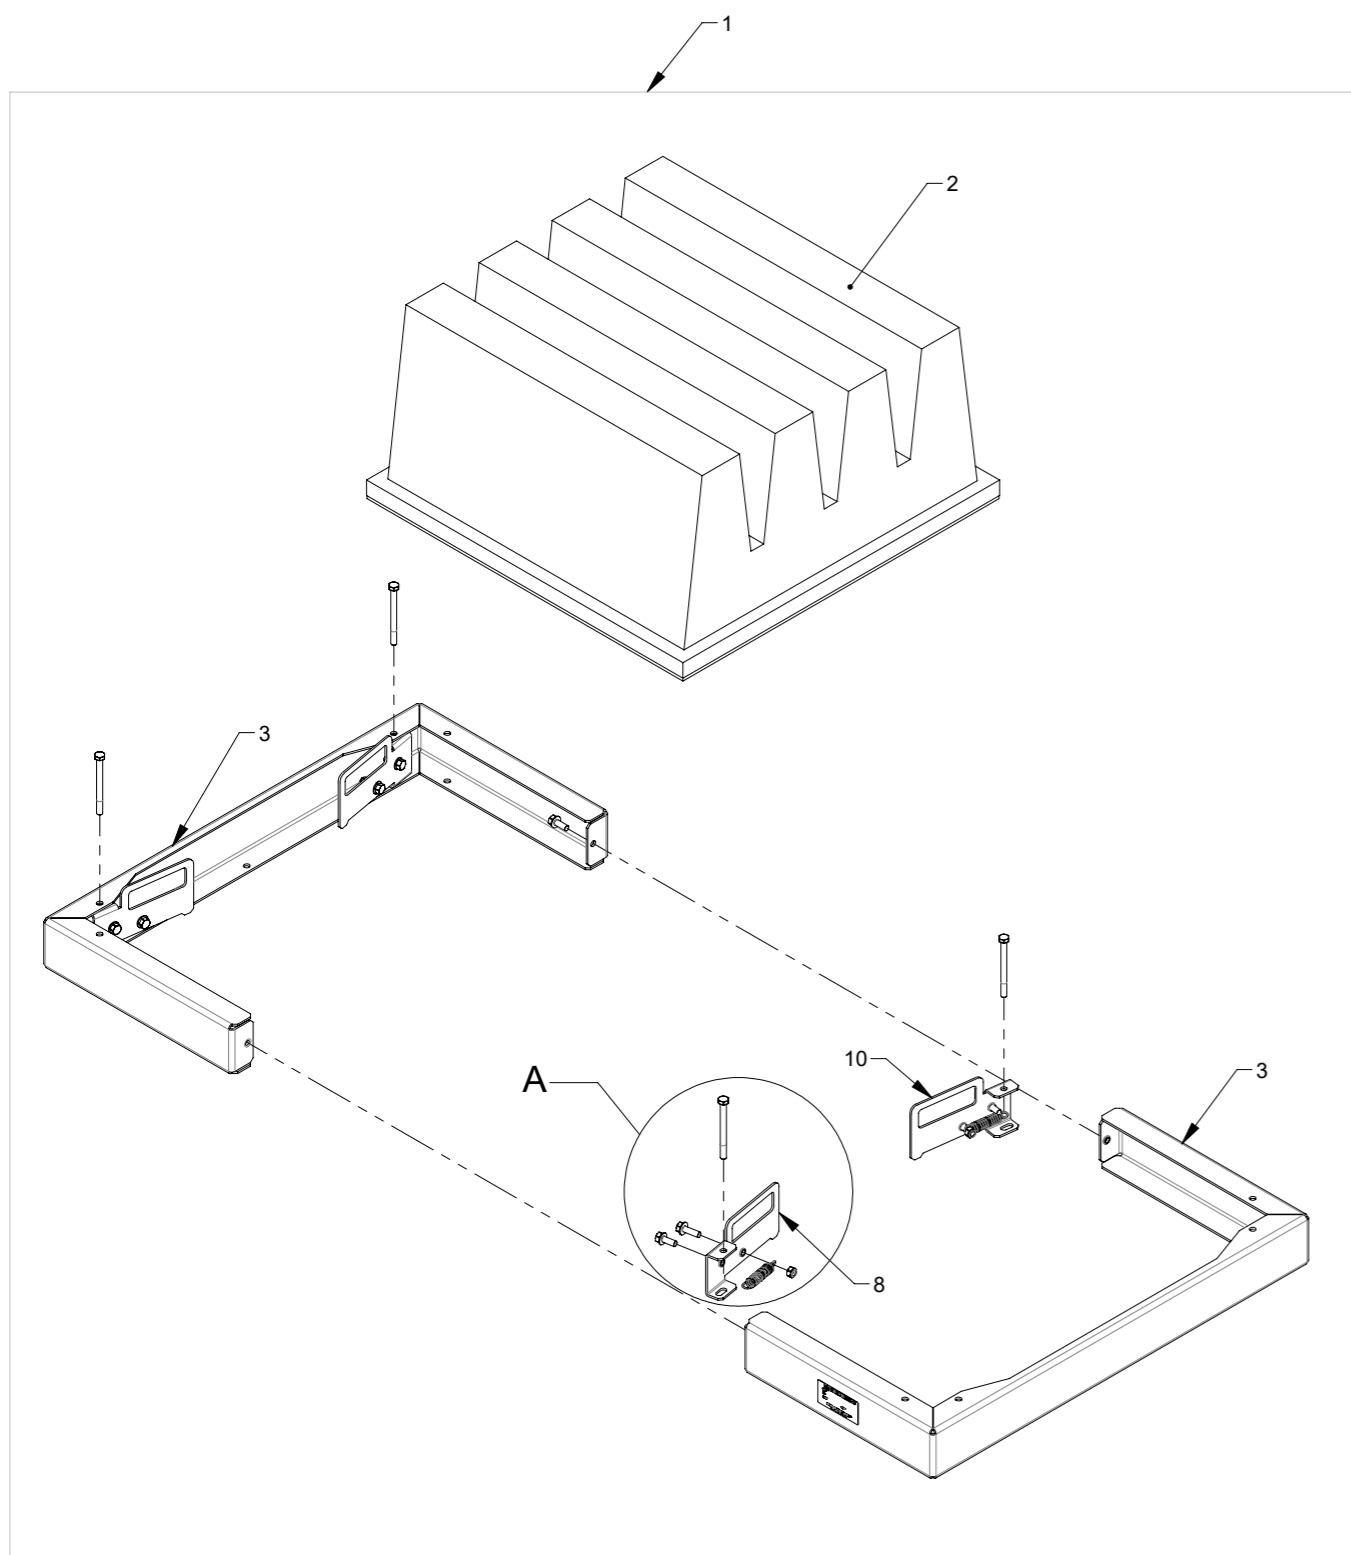

DETAIL A (1 : 2)

Pos.	Pcs.	Part no.	Description
1	1	123125029	HEPA Filter option
2	1	100203147	Hepa Filter VGHF14-592x592x292-F
3	2	123125196	Filter bracket half part
4	4	100306026	Screw M8 x 90mm DIN 931, elgalvanized
5	4	100323381	Flange set screw M8x25 DIN 6921
6	4	100316003	Self locking nut M8 DIN 985-6, elgalvanized
7	6	100323454	Thread forming flange screw M8x20 DIN 7500D
8	2	123125198	Filter locking handle right
9	4	100323491	Spring Ø2XØ14X50 Fn=164N Pianowire, Sodemann 32340
10	2	123125197	Filter locking handle left