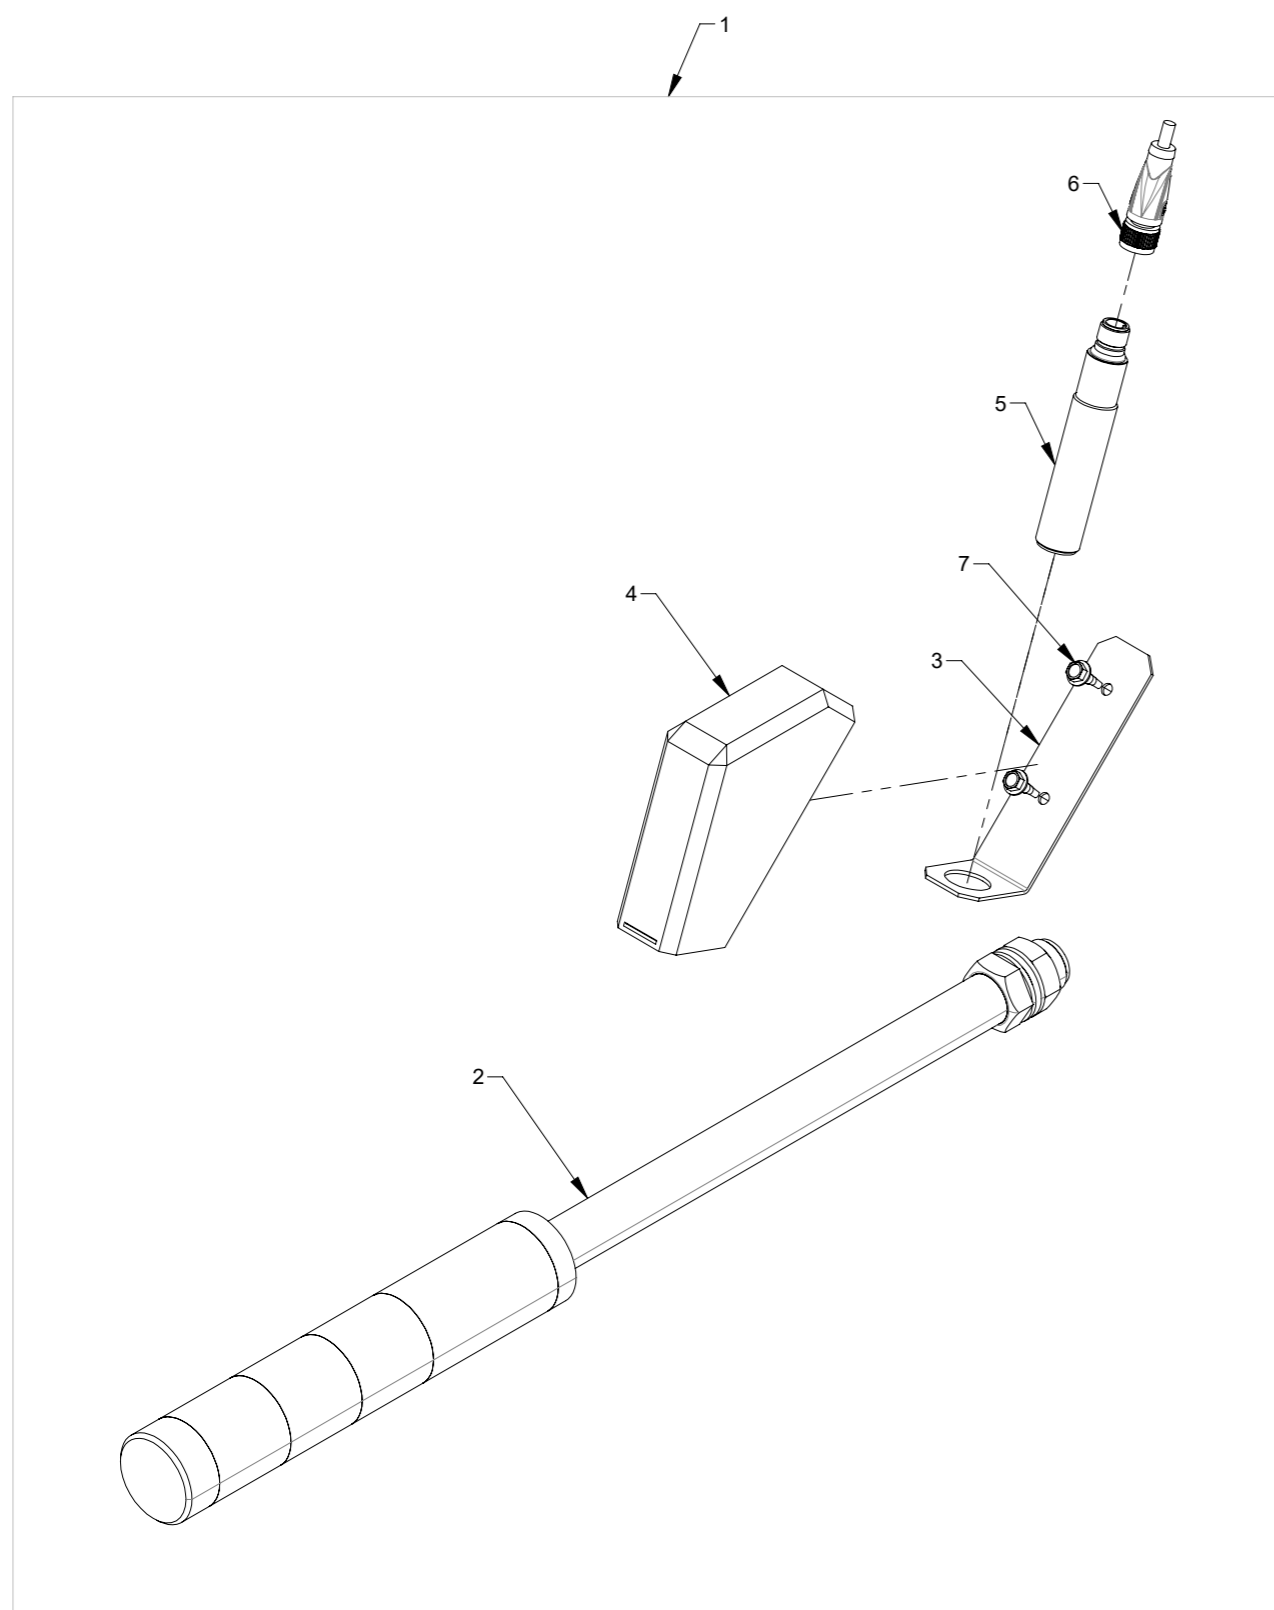

Pos.	Pcs.	Part no.	Description
1	1	123125037	Ultrasound sensor with light tower
2	1	100503425	Light tower Ø45 red/orange/green
3	1	123125370	Bracket for ultrasound sensor
4	1	123125371	Cover for ultrasound sensor
5	1	100503428	Ultrasound sensor
6	1	100503323	Cable for ultrasound sensor, straight
7	2	100323497	Self-drilling screw Ø4,2x16 ISO15480