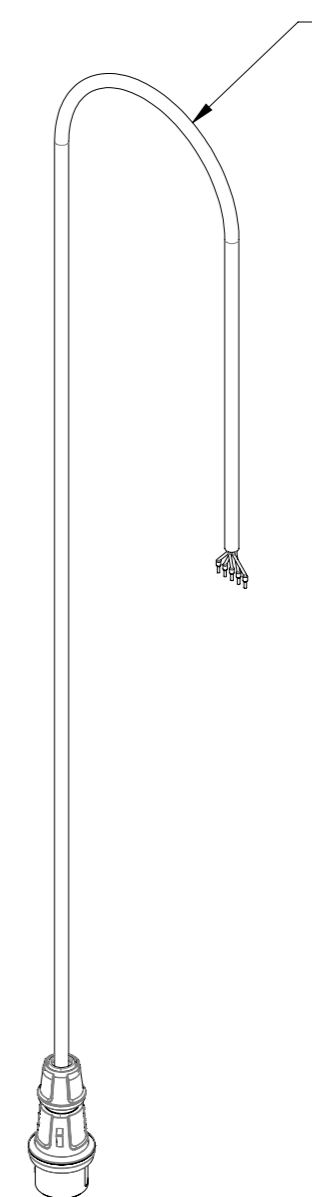

Pos.	Pcs.	Part no.	Description
1	1	123125047	Controls 2,2kW CE, assembled
2	1	123125048	Controls 4kW CE, assembled
3	1	123125045	Powercable with CEE plug 16A 5 pole 2,5mm²