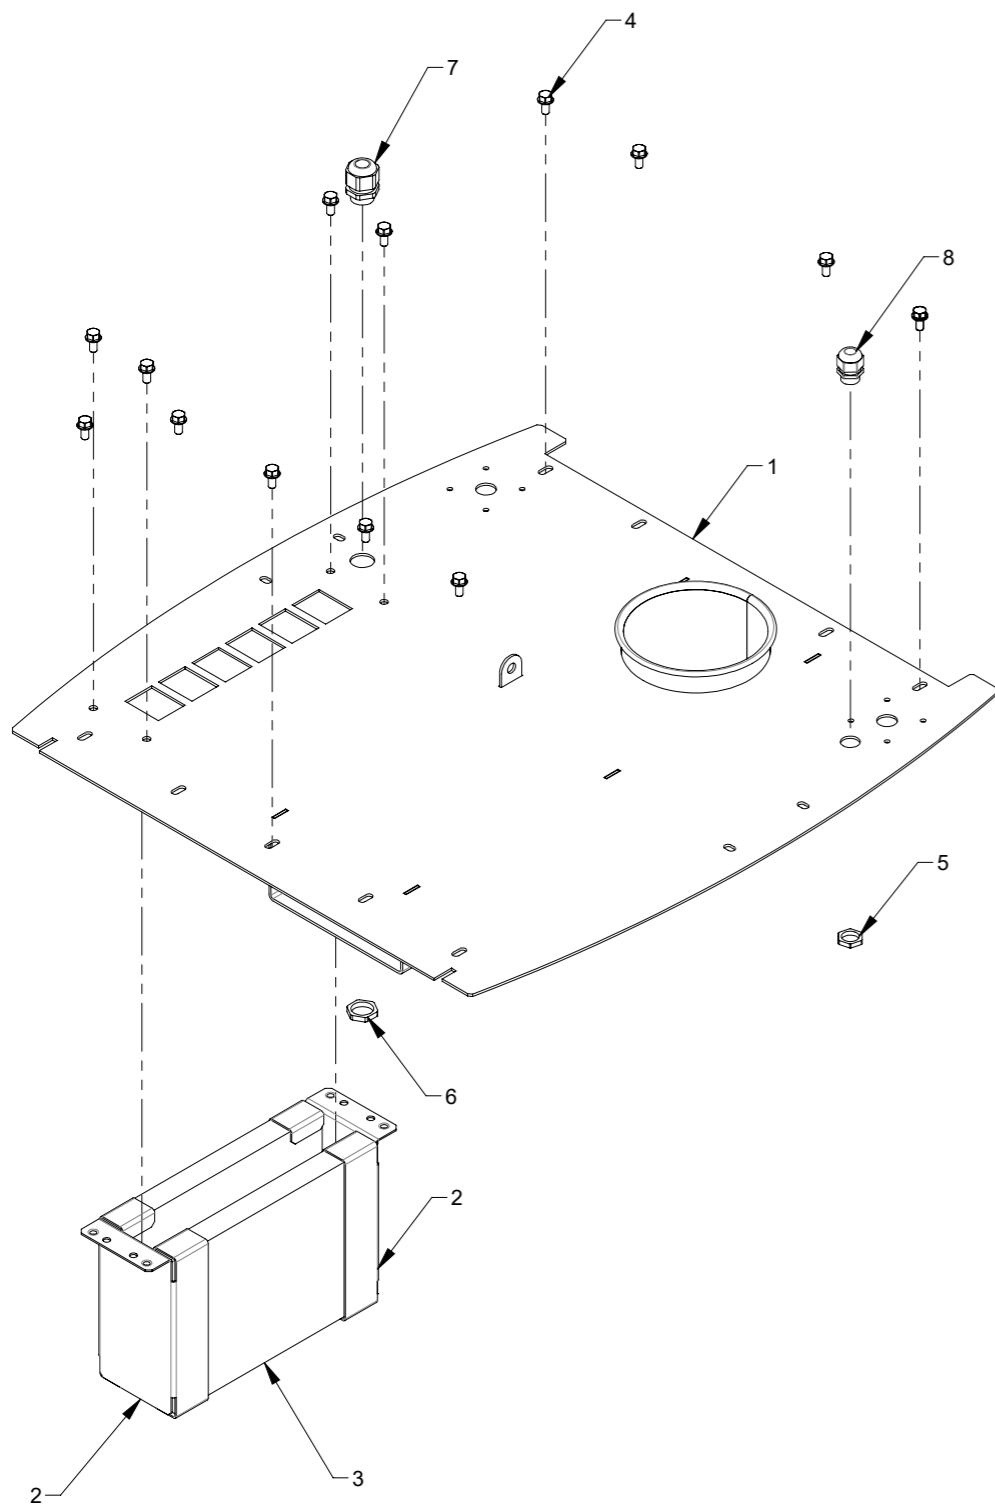

Pos.	Pcs.	Part no.	Description
1	1	123125216	Top for cabinet, cobalt blue
2	2	123125155	Sound dampener bracket
3	2	123125156	Silencer foam
4	14	100323453	Thread forming flange screw M8x16 DIN 7500D
5	1	100511215	Nut M20X1,5 plastic
6	1	100511191	Nut M25 x 1,5 plastic
7	1	100511182	Cable screw gland M25x1,5 plastic
8	1	100511260	Cable screw gland M20x1,5