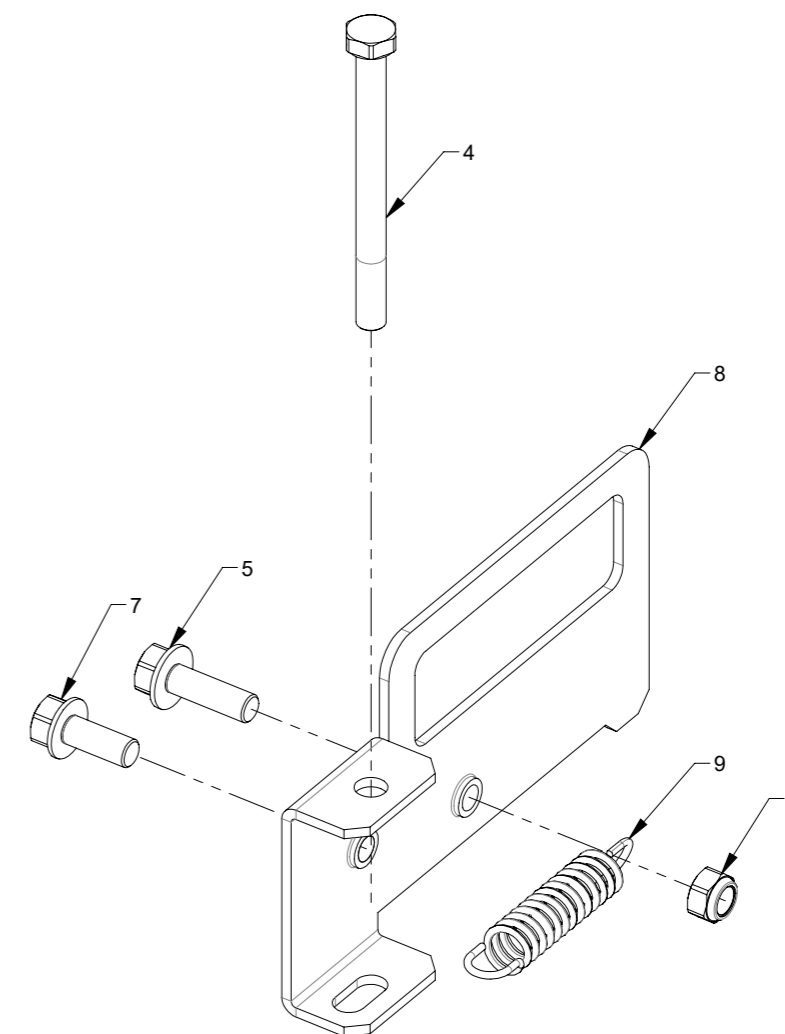

DETAIL A (1 : 2)

Pos.	Pcs.	Part no.	Description
1	1	123125029	HEPA Filter option
2	1	100203147	Hepa Filter VGHF14-592x592x292-F
3	2	123125196	Filter bracket half part
4	4	100306026	Screw M8 x 90mm DIN 931, elgalvanized
5	4	100323381	Flange set screw M8x25 DIN 6921
6	4	100316003	Self locking nut M8 DIN 985-6, elgalvanized
7	6	100323454	Thread forming flange screw M8x20 DIN 7500D
8	2	123125198	Filter locking handle right
9	4	100323491	Spring Ø2XØ14X50 Fn=164N Pianowire, Sodemann 32340
10	2	123125197	Filter locking handle left