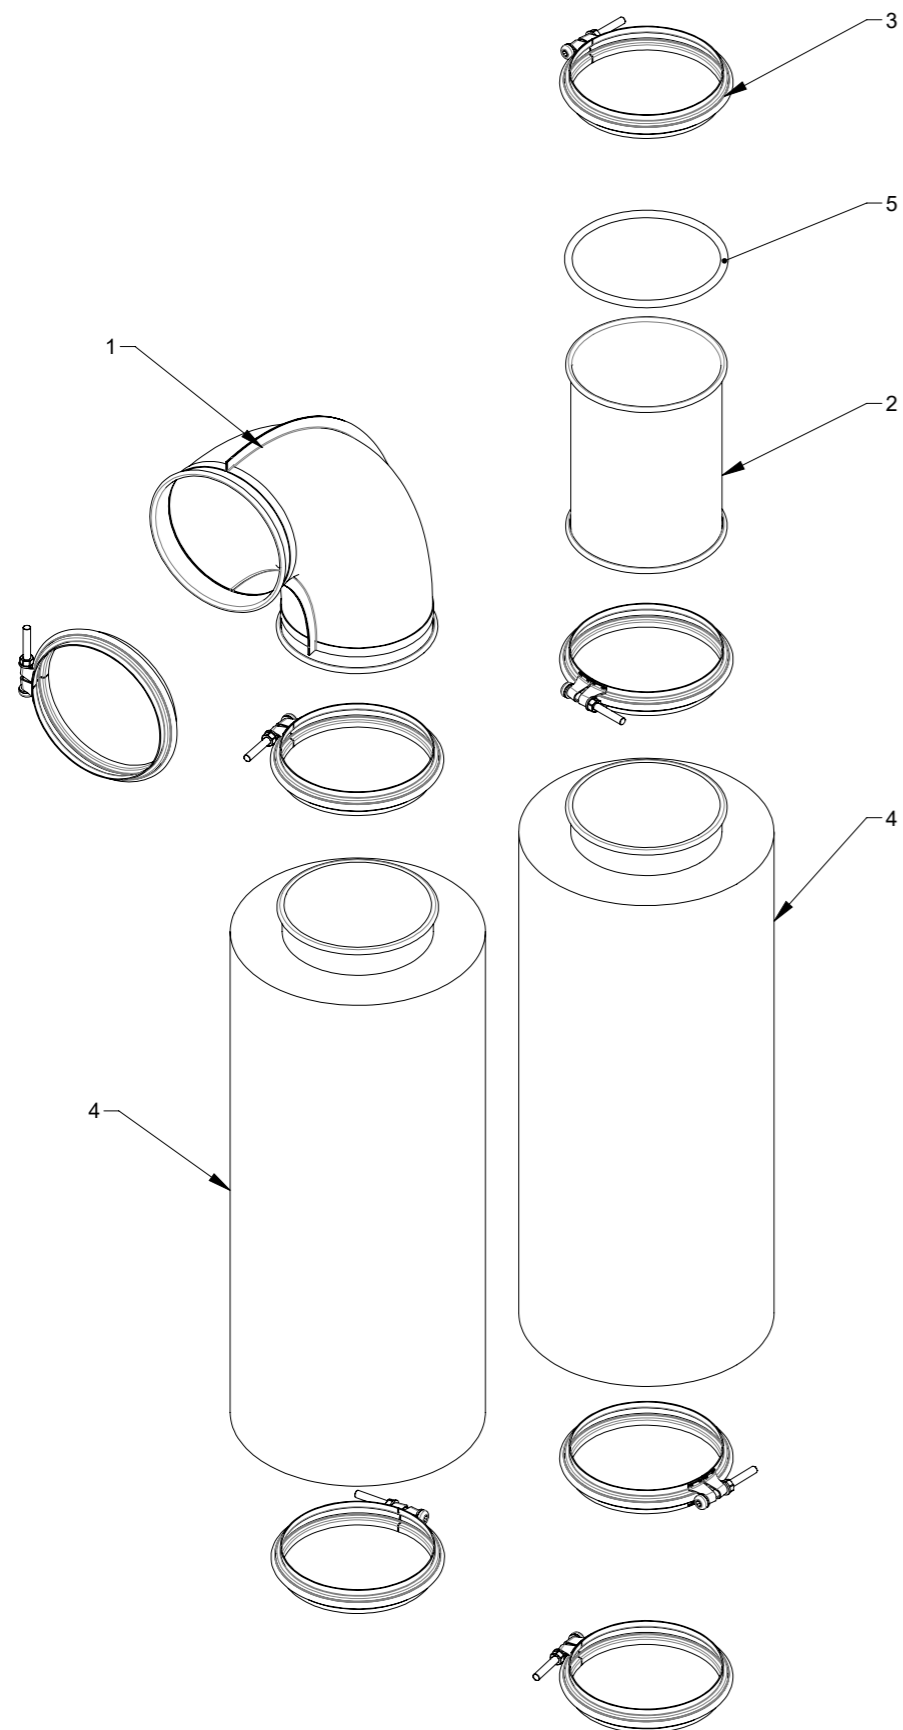

Pos.	Pcs.	Part no.	Description
1	1	122020094	OK 160 bend 90° R = 240 mm, spaceblue
2	1	122010098	OK 160 pipe L=215mm, spaceblue
3	7	122000857	Clamp with bolt OK160
4	2	123125116	Sounddamper SLTR Ø160x690
5	1	122000132	Rubber ring OK160 x Ø8mm