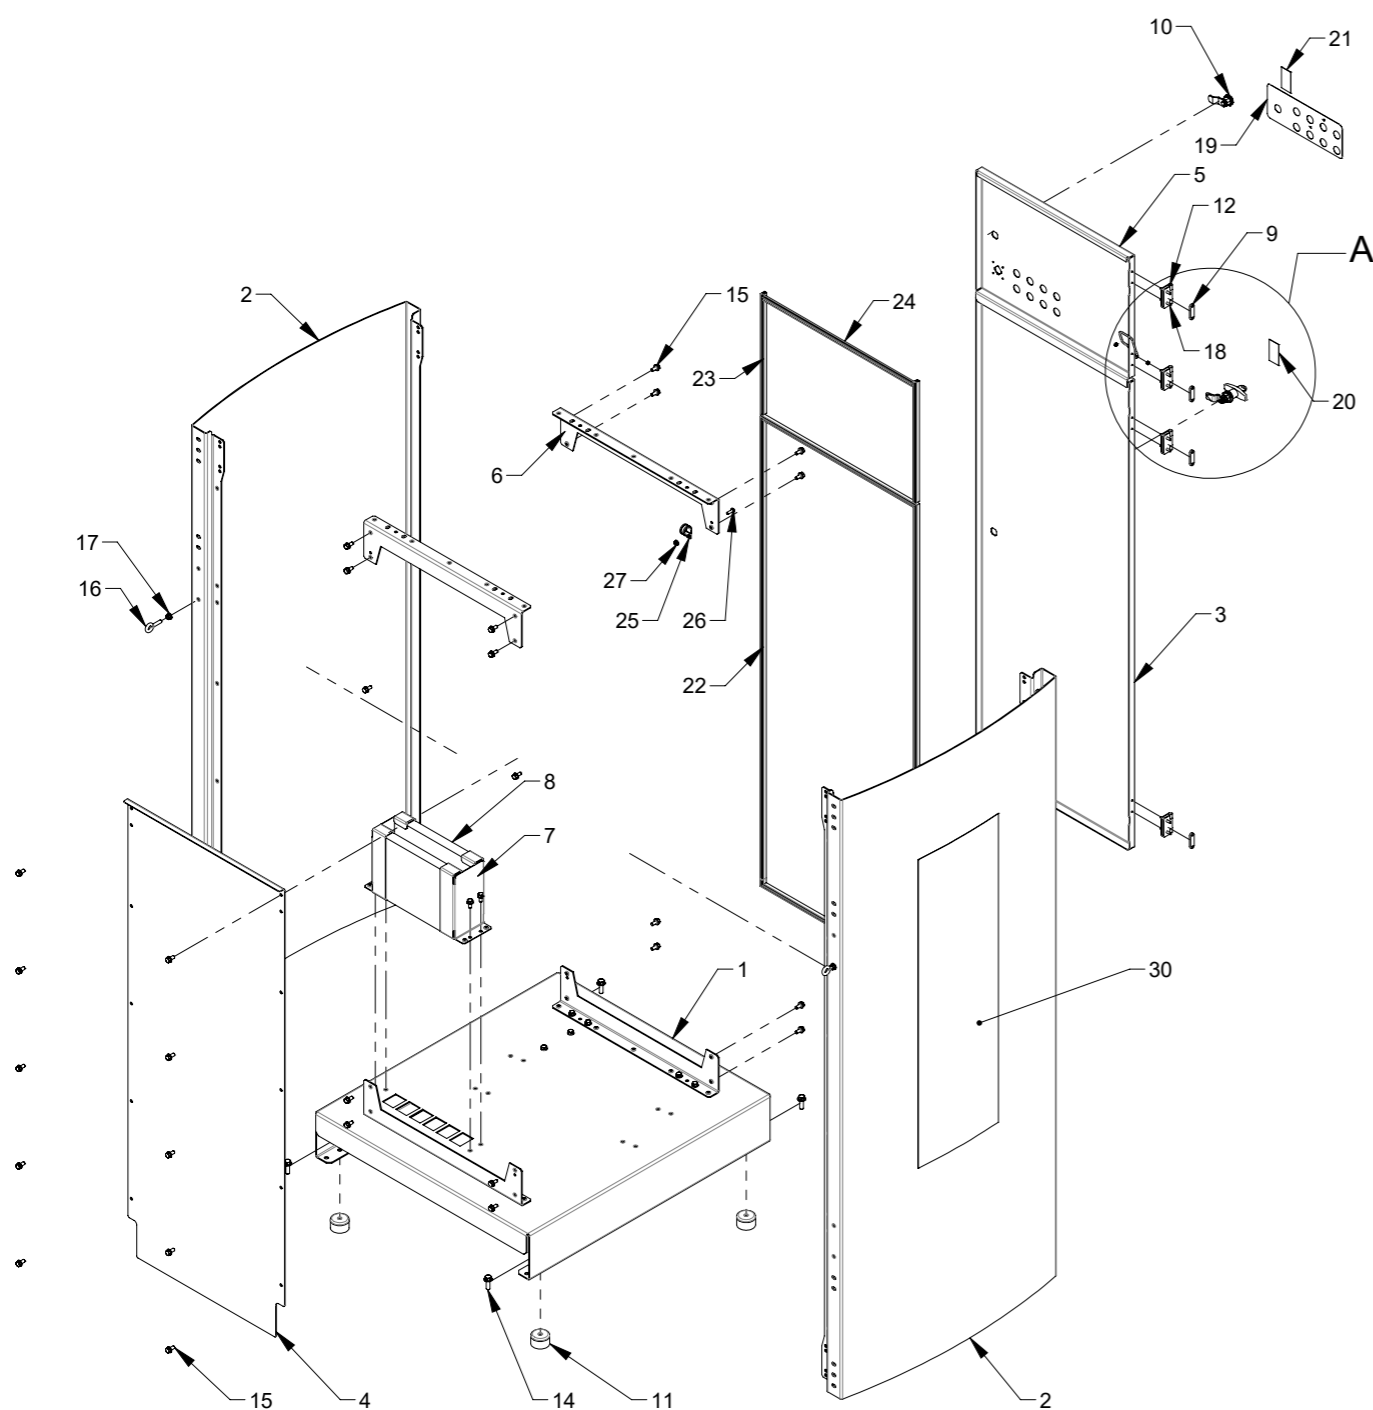

DETAIL A (1 : 10)

Pos.	Pcs.	Part no.	Description
1	1	123125210	Bottom frame, black
2	2	123125211	Side panel, spaceblue
3	1	123125212	Door, cobalt blue
4	1	123125159	Rear panel, cobalt blue
5	1	123125214	Door for controls, cobalt blue
6	4	123125151	Mounting bracket
7	2	123125155	Sound dampener bracket
8	2	123125156	Silencer foam
9	4	123125170	Threaded bracket for hinges
10	1	100323489	Turnlock Klee CQ/T-M22x1,5-45-30 with key
11	4	100323329	Vibration damper Ø50x35
12	4	123125117	Hinge for door, black
13	1	100323486	Door latch GN 115-SCT-30-SW with key
14	4	100308173	Flange set screw M10x30mm DIN 6921, elgalvanized
15	42	100323453	Thread forming flange screw M8x16 DIN 7500D
16	2	100323301	Eye Bolt M8 X 30
17	2	100316098	Flange nut without teeth M8 DIN6923 elgv
18	16	100321060	Countersunk screw M5x16 ISO 14581elgalv.
19	1	123125953	Label "Operator panel", black on white
20	1	121115071	Label "Read users manual", black on yellow
21	1	121115073	Label "Disconnect electricity before service", black on yellow
22	1	100203165	Edge sealing for door
23	2	100203165	Edge sealing 1 for controls door
24	1	100203166	Edge sealing 2 for controls door
25	1	100420022	Rubberclamp HD 1300-5
26	1	100321016	Round head screw M6X20-T30 ELGV. DIN7985
27	1	100316075	Flange nut with threadlock M6 DIN 6927
28	1	123125298	Earthing wire for door with ring terminals
29	2	100315005	Nut M5 ISO 4032
30	2	123125951	Label "KONGSKILDE Compact Unit CUB", cut cobaltblue/black