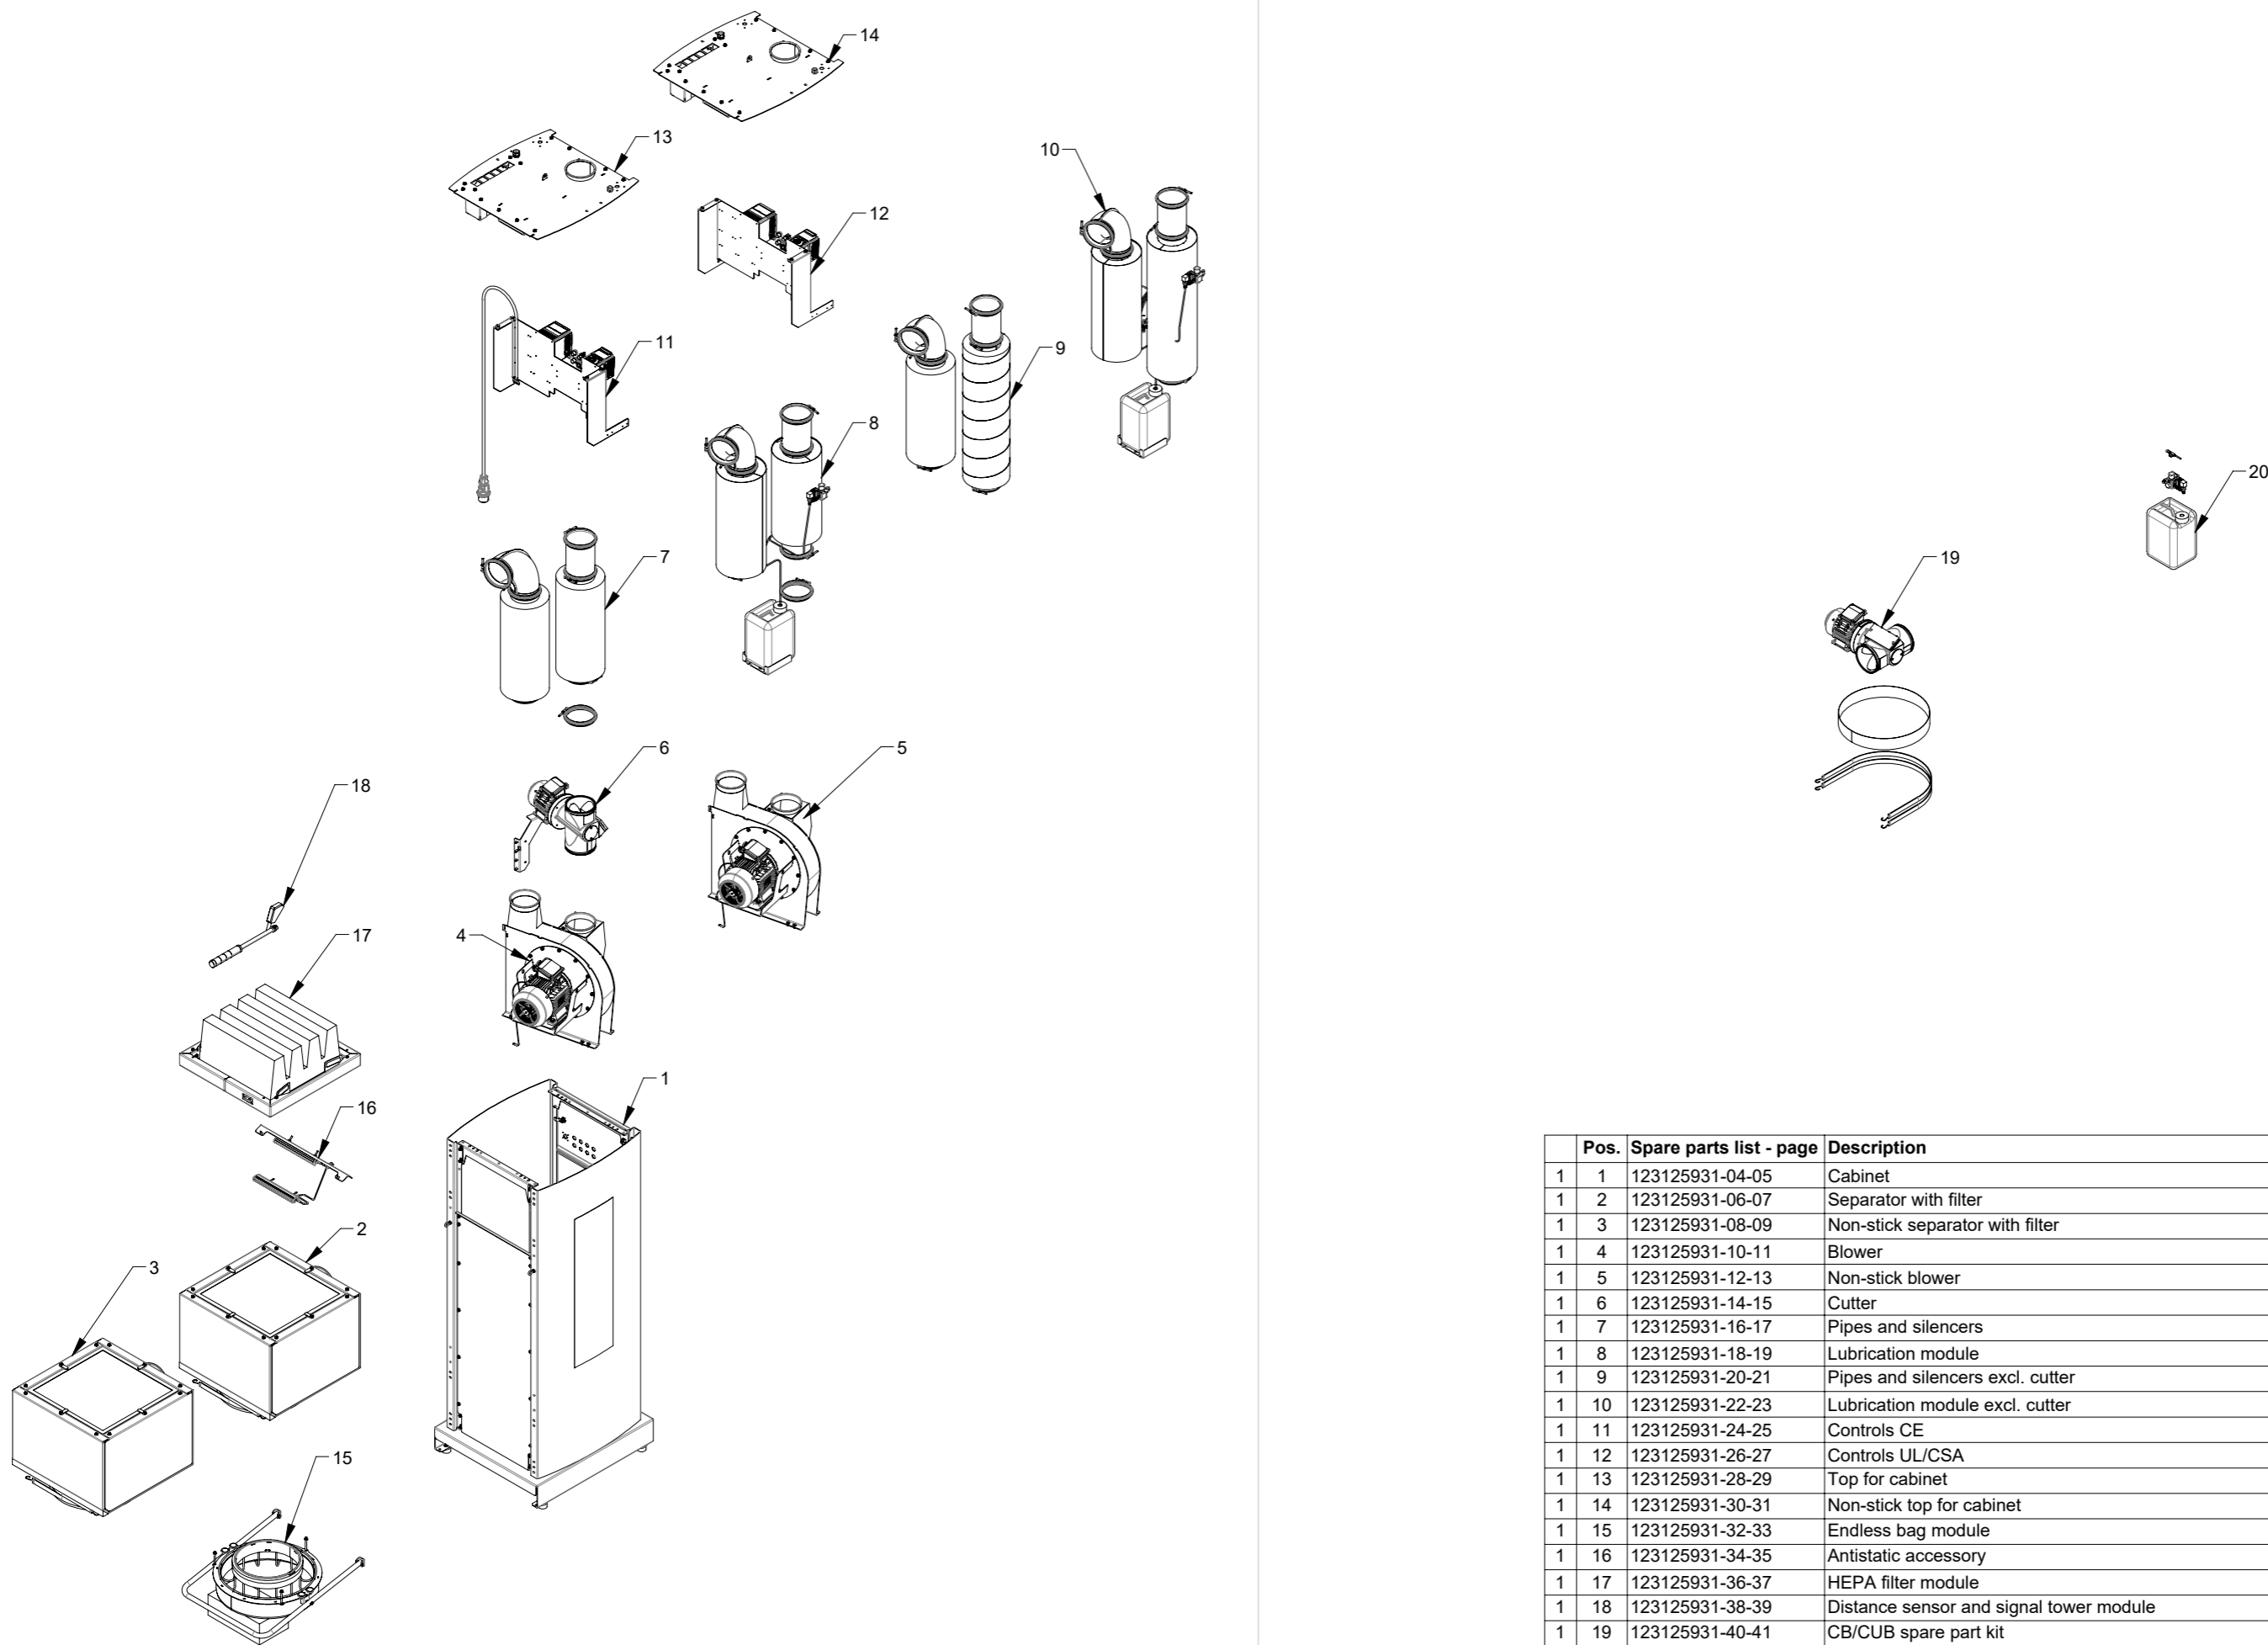

Pos.	Spare parts list - page	Description
1	1 123125931-04-05	Cabinet
1	2 123125931-06-07	Separator with filter
1	3 123125931-08-09	Non-stick separator with filter
1	4 123125931-10-11	Blower
1	5 123125931-12-13	Non-stick blower
1	6 123125931-14-15	Cutter
1	7 123125931-16-17	Pipes and silencers
1	8 123125931-18-19	Lubrication module
1	9 123125931-20-21	Pipes and silencers excl. cutter
1	10 123125931-22-23	Lubrication module excl. cutter
1	11 123125931-24-25	Controls CE
1	12 123125931-26-27	Controls UL/CSA
1	13 123125931-28-29	Top for cabinet
1	14 123125931-30-31	Non-stick top for cabinet
1	15 123125931-32-33	Endless bag module
1	16 123125931-34-35	Antistatic accessory
1	17 123125931-36-37	HEPA filter module
1	18 123125931-38-39	Distance sensor and signal tower module
1	19 123125931-40-41	CB/CUB spare part kit
1	20 123125931-42-43	CB/CUB non-stick oil accessory kit