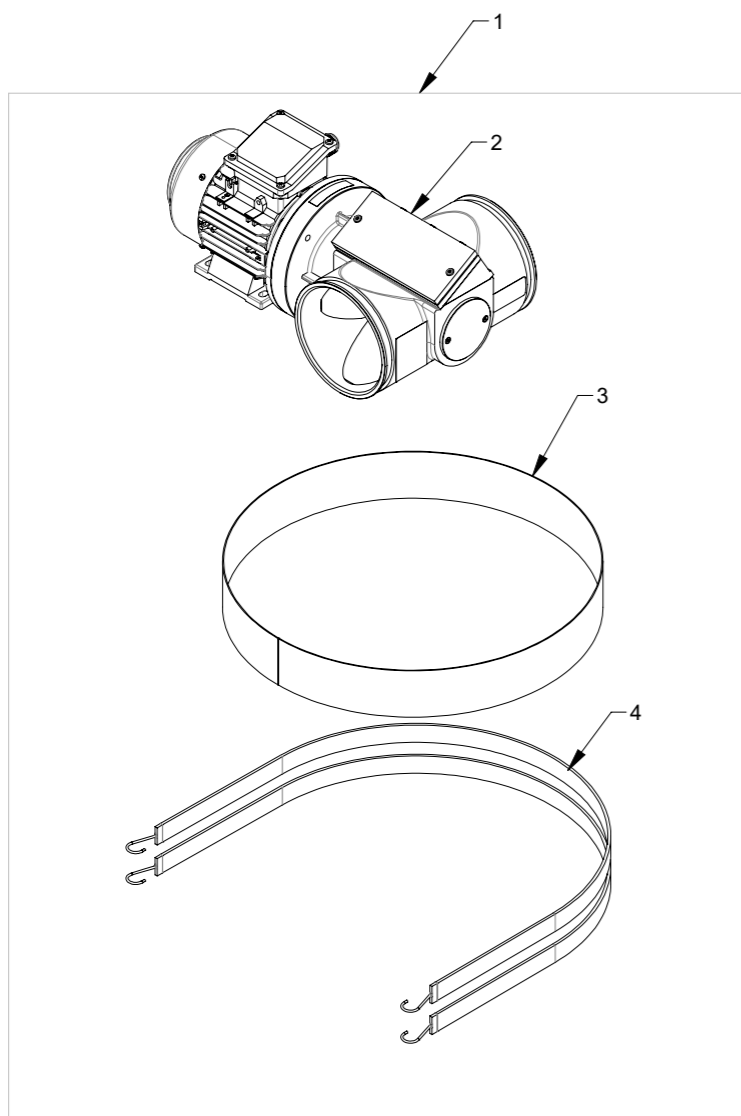

Pos.	Pcs.	Part no.	Description
1	1	123125605	Endless bag system
2	1	123125194	Basket holder for endless bags
3	1	123125182	Basket for endless bag
4	1	123125178	Sealing for basket holder
5	1	9251683011	FK 350 bolt clamp, 1mm galv
6	2	100203167	Endless bag, cassette of 70m, Ø570mm Maxi, extra strong, transparant
7	1	123125431	Ring for bag lock assembled
8	1	123125439	Bag lock handle
9	2	123125438	Mounting bracket for bag lock handle
10	4	100306020	Screw M8x45 DIN 931 elgalv.
11	4	100323447	Magnet Ø40xM5 125N
12	4	100308013	Set screw M5x10 DIN 933 elgalvanized
13	3	100306026	Screw M8 x 90mm DIN 931, elgalvanized
14	5	100316091	Flange nut M8 with serration DIN9623
15	2	100316093	Flange lock nut M8 DIN 6926

Pos.	Pcs.	Part no.	Description
1	1	123125064	Antistatic kit
2	2	100503424	Antistatic rod 24VDC 300mm
3	2	100503427	Sensor cable M8 plug 4P 5m
4	1	100511244	Cable gland M16x1,5
5	4	100316075	Flange nut with threadlock M6 DIN 6927
6	1	123125471	Retainer for antistatic bar
7	2	100323450	Thread forming flange screw M6x16 DIN 7500D

DETAIL A (1 : 2)

Pos.	Pcs.	Part no.	Description
1	1	123125029	HEPA Filter option
2	1	100203147	Hepa Filter VGHF14-592x592x292-F
3	2	123125196	Filter bracket half part
4	4	100306026	Screw M8 x 90mm DIN 931, elgalvanized
5	4	100323381	Flange set screw M8x25 DIN 6921
6	4	100316003	Self locking nut M8 DIN 985-6, elgalvanized
7	6	100323454	Thread forming flange screw M8x20 DIN 7500D
8	2	123125198	Filter locking handle right
9	4	100323491	Spring Ø2XØ14X50 Fn=164N Pianowire, Sodemann 32340
10	2	123125197	Filter locking handle left

Pos.	Pcs.	Part no.	Description
1	1	123125037	Ultrasound sensor with light tower
2	1	100503425	Light tower Ø45 red/orange/green
3	1	123125370	Bracket for ultrasound sensor
4	1	123125371	Cover for ultrasound sensor
5	1	100503428	Ultrasound sensor
6	1	100503323	Cable for ultrasound sensor, straight
7	2	100323497	Self-drilling screw Ø4,2x16 ISO15480