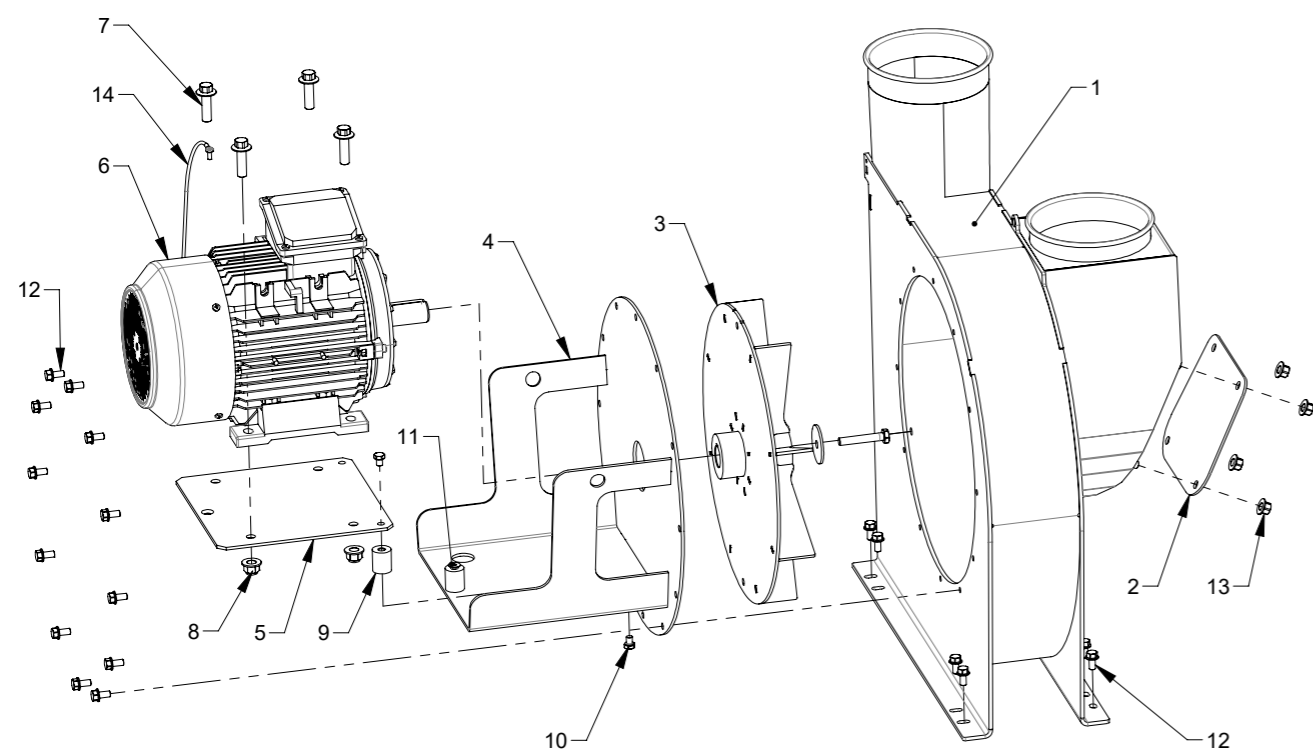

Pos.	Pcs.	Part no.	Description
1	1	123125285	Non-stick blower cabinet, spaceblue
2	1	123125119	Non-stick inspection hatch, spaceblue
3	1	123125288	Non-stick rotor M Ø400-Ø28, incl. washer and screw
4	1	123125142	Non-stick motor bracket, spaceblue
5	1	123125143	Motor plate for B3 motor, spaceblue
6	1	100501089	AC Motor 112M-2p B3 4(4)kW 3x400/690(460)V 50(60)Hz IE3 UL/CSA PTC
7	4	100308209	Flange set screw M12x40 DIN 6921 NV16 elgalv
8	4	100316103	Flange nut with threadlock M12 DIN 6926 elgv
9	3	100323492	Vibration damper Ø25 x L30
10	5	100304009	Set screw M8 x 10mm DIN 933, elgalvanized
11	1	100309049	Countersunk screw M8x10 ISO 10642
12	20	100323453	Thread forming flange screw M8x16 DIN 7500D
13	4	100316102	Flange nut M10 with threadlock DIN 6927
14	1	123125296	Earthing cable for motor with ringterminals