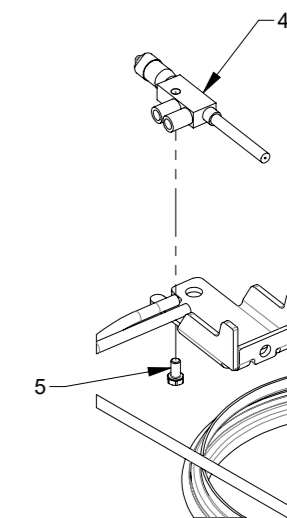

DETAIL B (1 : 4)

Pos.	Pcs.	Part no.	Description
1	1	123125154	Bracket for oil canister
2	1	100420276	Air regulator G1/4" with bracket
3	1	123125283	Pipe for oil injector, welded
4	1	100420289	Oil injector HPM
5	1	100308013	Set screw M5x10 DIN 933 elgalvanized
6	1	100420251	Nippel G1/4"-G1/4" metal nickel plated
7	1	100420287	Solenoid valve 2/2 G1/4", Fluid/Pneumatik
8	1	100420248	Fitting elbow swivel 1/8" 6mm
9	1	123125199	Hoses for lubrication system
10	1	100420288	Non-return valve Inline G1/8"
11	1	100420249	Fitting straight 1/8" 6mm
12	1	100420273	Fitting 90deg turnable G1/4" 8mm
13	2	100323453	Thread forming flange screw M8x16 DIN 7500D
14	1	123125300	Non-stick silencer L=693
15	1	123125316	Non-stick silencer L=600
16	1	123125290	OK160 90° bend non-stick
17	1	123125291	OK160 pipe L=215mm, non-stick
18	8	122000857	Clamp with bolt OK160
19	1	122000132	Rubber ring OK160 x Ø8mm
20	1	100203164	Plastic container 10L
21	1	100420203	Silencer 1/8"
22	2	100323449	Thread forming flange screw M4x12 DIN 7500C