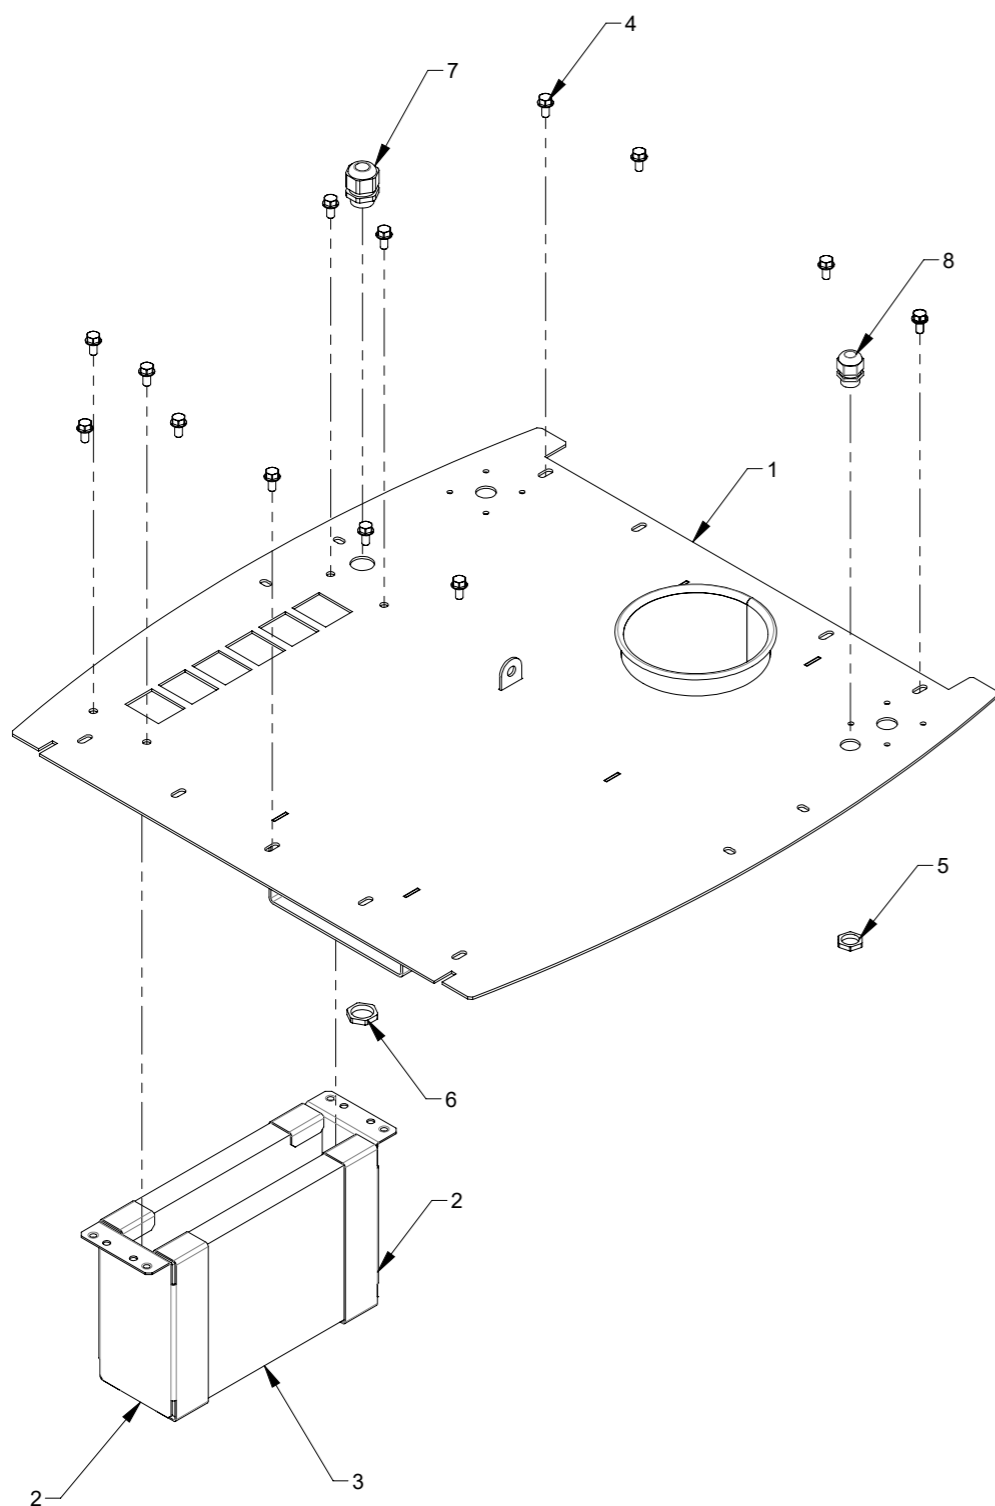

Pos.	Pcs.	Part no.	Description
1	1	123125216	Top for cabinet, cobalt blue
2	2	123125155	Sound dampener bracket
3	2	123125156	Silencer foam
4	14	100323453	Thread forming flange screw M8x16 DIN 7500D
5	1	100511215	Nut M20X1,5 plastic
6	1	100511191	Nut M25 x 1,5 plastic
7	1	100511182	Cable screw gland M25x1,5 plastic
8	1	100511260	Cable screw gland M20x1,5