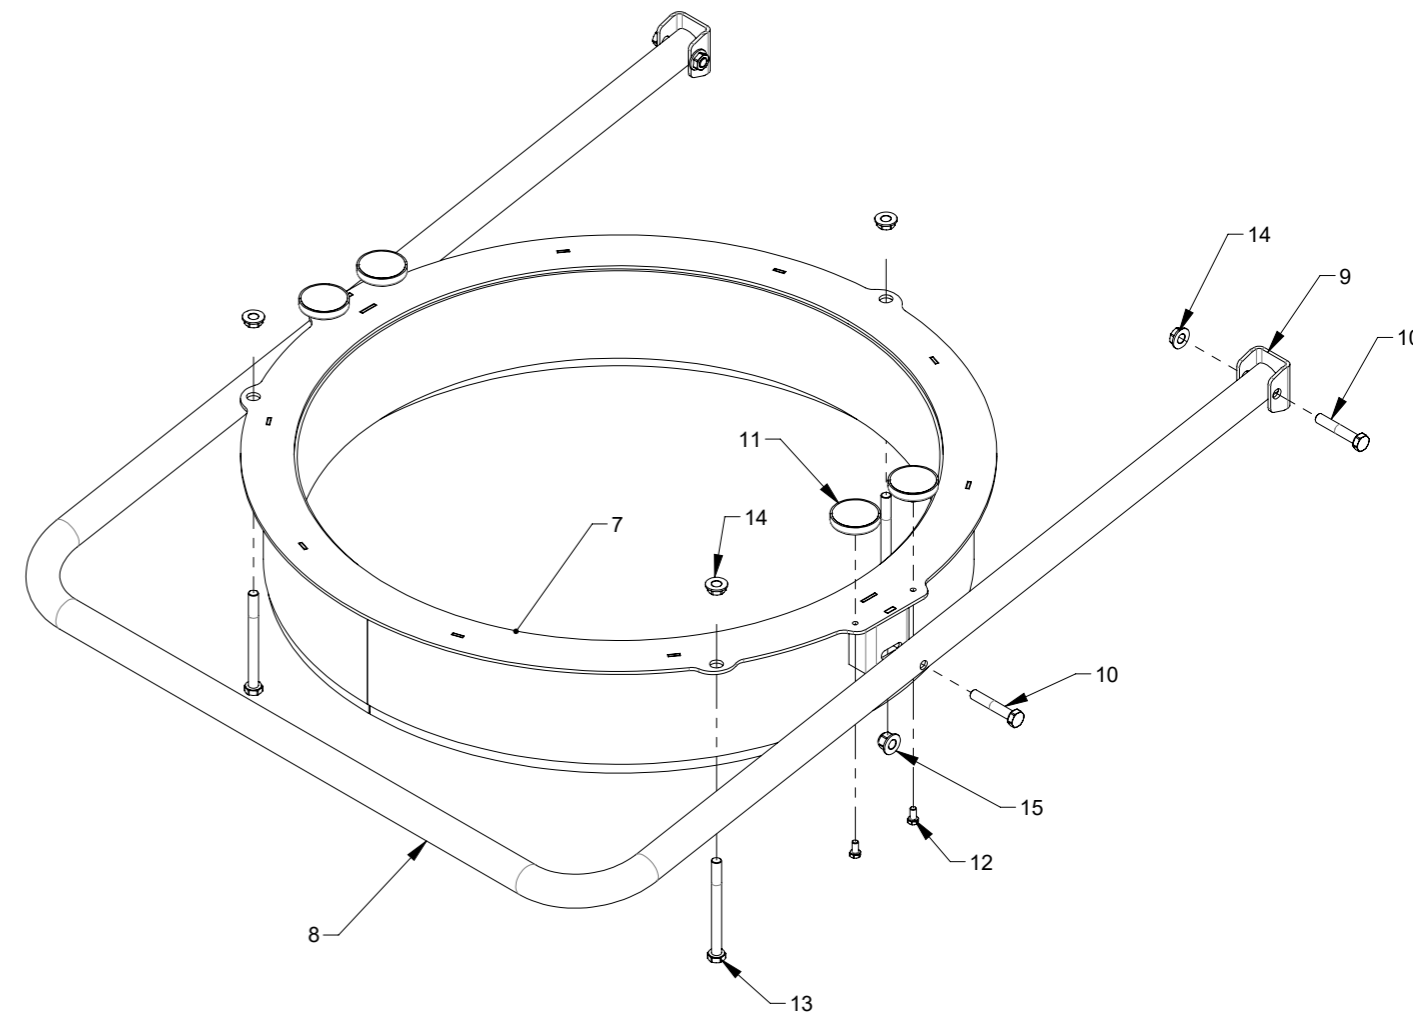

Pos.	Pcs.	Part no.	Description
1	1	123125605	Endless bag system
2	1	123125194	Basket holder for endless bags
3	1	123125182	Basket for endless bag
4	1	123125178	Sealing for basket holder
5	1	9251683011	FK 350 bolt clamp, 1mm galv
6	2	100203167	Endless bag, cassette of 70m, Ø570mm Maxi, extra strong, transparant
7	1	123125431	Ring for bag lock assembled
8	1	123125439	Bag lock handle
9	2	123125438	Mounting bracket for bag lock handle
10	4	100306020	Screw M8x45 DIN 931 elgalv.
11	4	100323447	Magnet Ø40xM5 125N
12	4	100308013	Set screw M5x10 DIN 933 elgalvanized
13	3	100306026	Screw M8 x 90mm DIN 931, elgalvanized
14	5	100316091	Flange nut M8 with serration DIN9623
15	2	100316093	Flange lock nut M8 DIN 6926