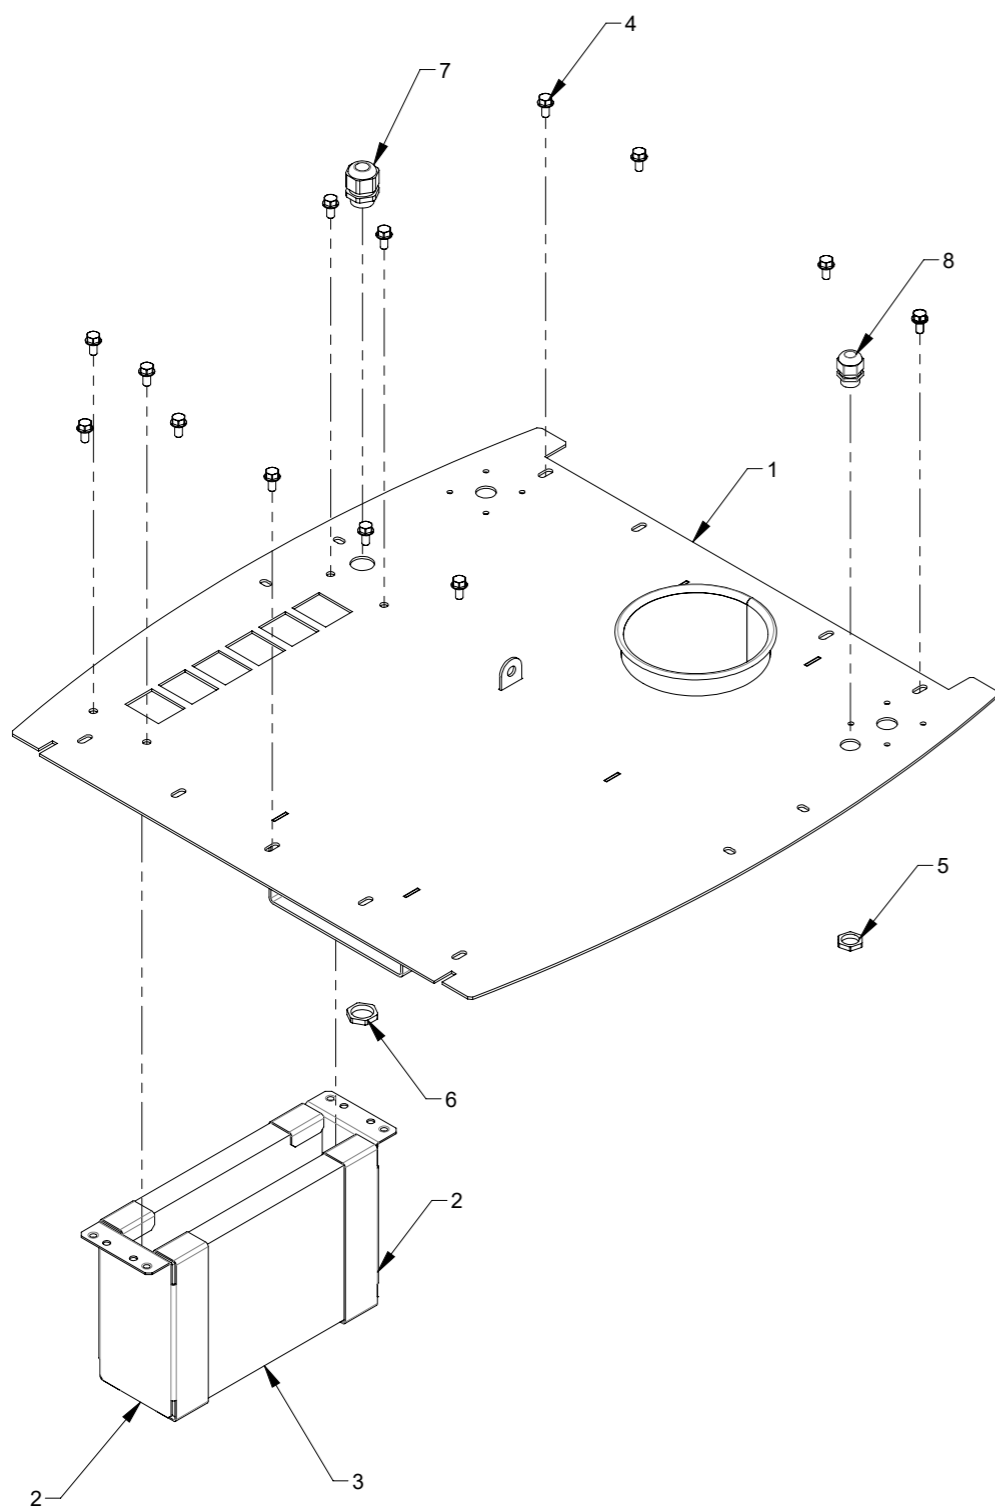

Pos.	Pcs.	Part no.	Description
1	1	123125218	Non-stick top for cabinet, cobalt blue
2	2	123125155	Sound dampener bracket
3	2	123125156	Silencer foam
4	14	100323453	Thread forming flange screw M8x16 DIN 7500D
5	1	100511215	Nut M20X1,5 plastic
6	1	100511191	Nut M25 x 1,5 plastic
7	1	100511182	Cable screw gland M25x1,5 plastic
8	1	100511260	Cable screw gland M20x1,5