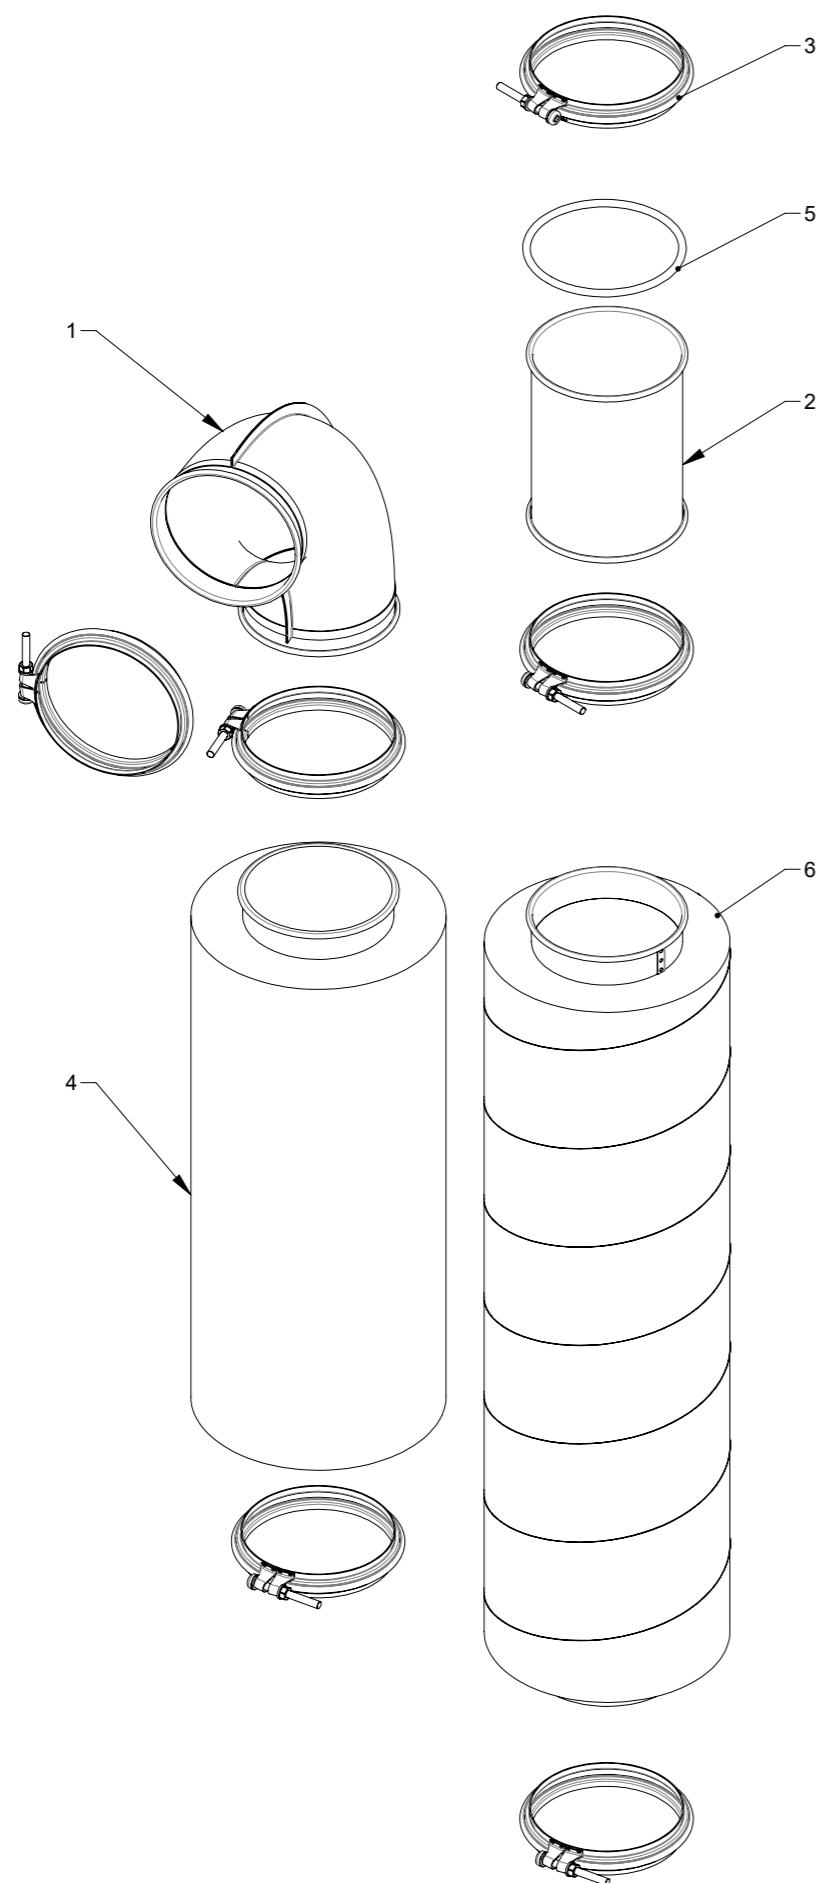

Pos.	Pcs.	Part no.	Description
1	1	122020094	OK 160 bend 90° R = 240 mm, spaceblue
2	1	122010098	OK 160 pipe L=215mm, spaceblue
3	7	122000857	Clamp with bolt OK160
4	2	123125116	Sounddamper SLTR Ø160x690
5	1	122000132	Rubber ring OK160 x Ø8mm

DETAIL A (1 : 4)

DETAIL B (1 : 4)

Pos.	Pcs.	Part no.	Description
1	1	123125154	Bracket for oil canister
2	1	100420276	Air regulator G1/4" with bracket
3	1	123125283	Pipe for oil injector, welded
4	1	100420289	Oil injector HPM
5	1	100308013	Set screw M5x10 DIN 933 elgalvanized
6	1	100420251	Nippel G1/4"-G1/4" metal nickel plated
7	1	100420287	Solenoid valve 2/2 G1/4", Fluid/Pneumatik
8	1	100420248	Fitting elbow swivel 1/8" 6mm
9	1	123125199	Hoses for lubrication system
10	1	100420288	Non-return valve Inline G1/8"
11	1	100420249	Fitting straight 1/8" 6mm
12	1	100420273	Fitting 90deg turnable G1/4" 8mm
13	2	100323453	Thread forming flange screw M8x16 DIN 7500D
14	1	123125300	Non-stick silencer L=693
15	1	123125316	Non-stick silencer L=600
16	1	123125290	OK160 90° bend non-stick
17	1	123125291	OK160 pipe L=215mm, non-stick
18	8	122000857	Clamp with bolt OK160
19	1	122000132	Rubber ring OK160 x Ø8mm
20	1	100203164	Plastic container 10L
21	1	100420203	Silencer 1/8"
22	2	100323449	Thread forming flange screw M4x12 DIN 7500C