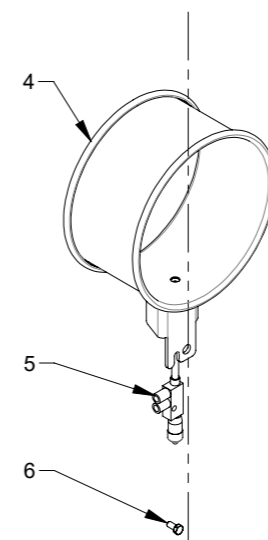

DETAIL A (2 : 13)