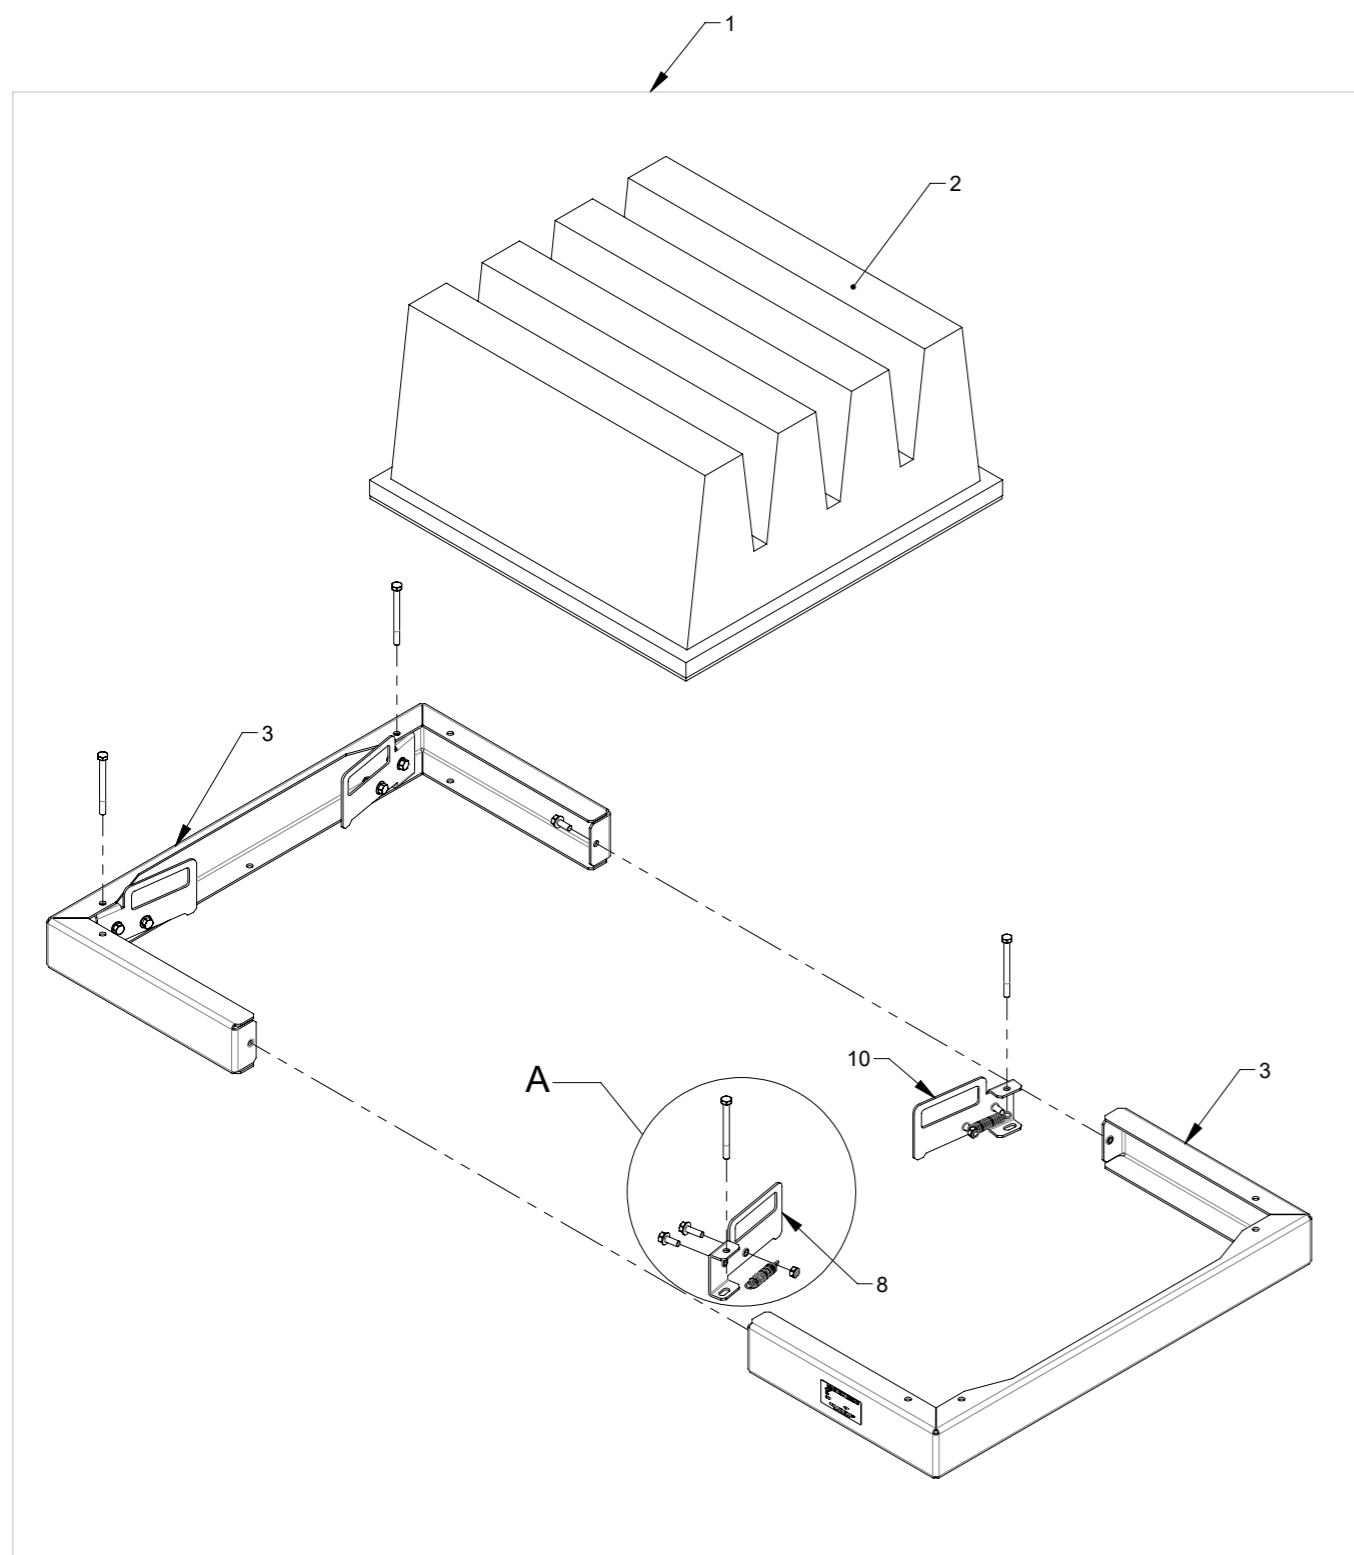

DETAIL A (1 : 2)

Pos.	Pcs.	Part no.	Description
1	1	123125029	HEPA Filter option
2	1	100203147	Hepa Filter VGHF14-592x592x292-F
3	2	123125196	Filter bracket half part
4	4	100306026	Screw M8 x 90mm DIN 931, elgalvanized
5	4	100323381	Flange set screw M8x25 DIN 6921
6	4	100316003	Self locking nut M8 DIN 985-6, elgalvanized
7	6	100323454	Thread forming flange screw M8x20 DIN 7500D
8	2	123125198	Filter locking handle right
9	4	100323491	Spring Ø2XØ14X50 Fn=164N Pianowire, Sodemann 32340
10	2	123125197	Filter locking handle left