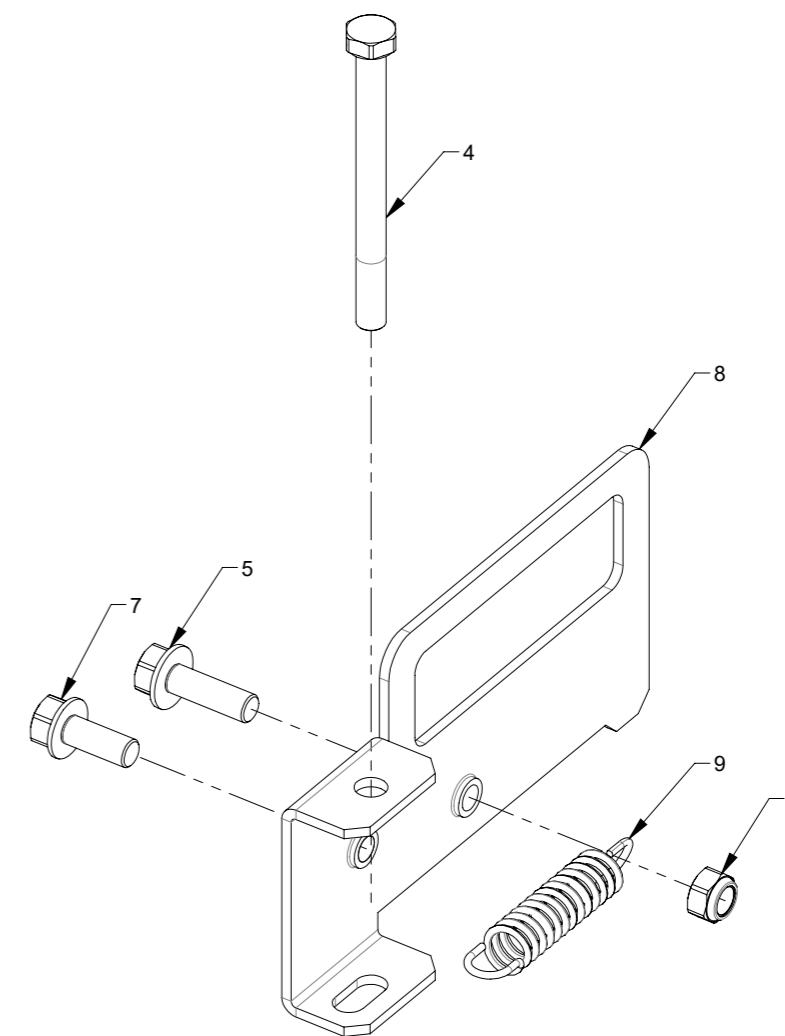

DETAIL A (1 : 2)

Pos.	Pcs.	Part no.	Description
1	1	123125029	HEPA Filter option
2	1	100203147	Hepa Filter VGHF14-592x592x292-F
3	2	123125196	Filter bracket half part
4	4	100306026	Screw M8 x 90mm DIN 931, elgalvanized
5	4	100323381	Flange set screw M8x25 DIN 6921
6	4	100316003	Self locking nut M8 DIN 985-6, elgalvanized
7	6	100323454	Thread forming flange screw M8x20 DIN 7500D
8	2	123125198	Filter locking handle right
9	4	100323491	Spring Ø2XØ14X50 Fn=164N Pianowire, Sodemann 32340
10	2	123125197	Filter locking handle left