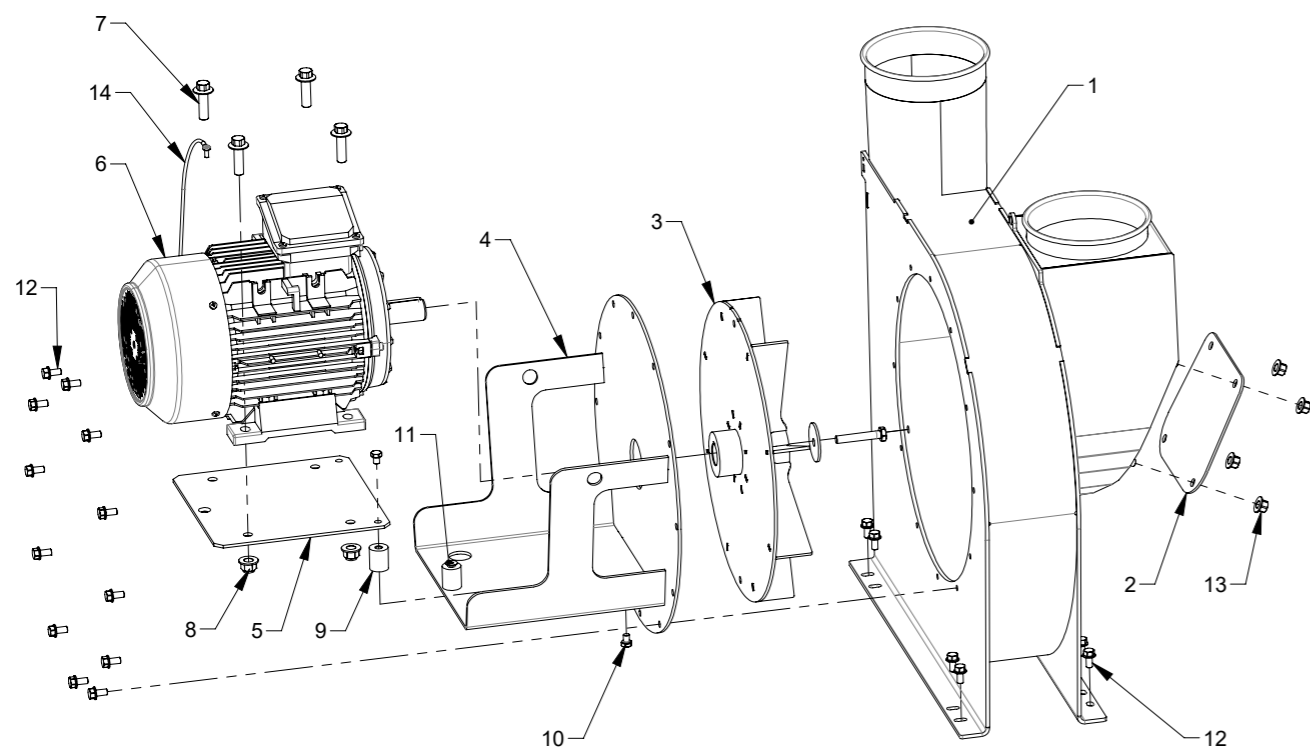

Pos.	Pcs.	Part no.	Description
1	1	123125285	Non-stick blower cabinet, spaceblue
2	1	123125119	Non-stick inspection hatch, spaceblue
3	1	123125288	Non-stick rotor M Ø400-Ø28, incl. washer and screw
4	1	123125142	Non-stick motor bracket, spaceblue
5	1	123125143	Motor plate for B3 motor, spaceblue
6	1	100501089	AC Motor 112M-2p B3 4(4)kW 3x400/690(460)V 50(60)Hz IE3 UL/CSA PTC
7	4	100308209	Flange set screw M12x40 DIN 6921 NV16 elgalv
8	4	100316103	Flange nut with threadlock M12 DIN 6926 elgv
9	3	100323492	Vibration damper Ø25 x L30
10	5	100304009	Set screw M8 x 10mm DIN 933, elgalvanized
11	1	100309049	Countersunk screw M8x10 ISO 10642
12	20	100323453	Thread forming flange screw M8x16 DIN 7500D
13	4	100316102	Flange nut M10 with threadlock DIN 6927
14	1	123125296	Earthing cable for motor with ringterminals