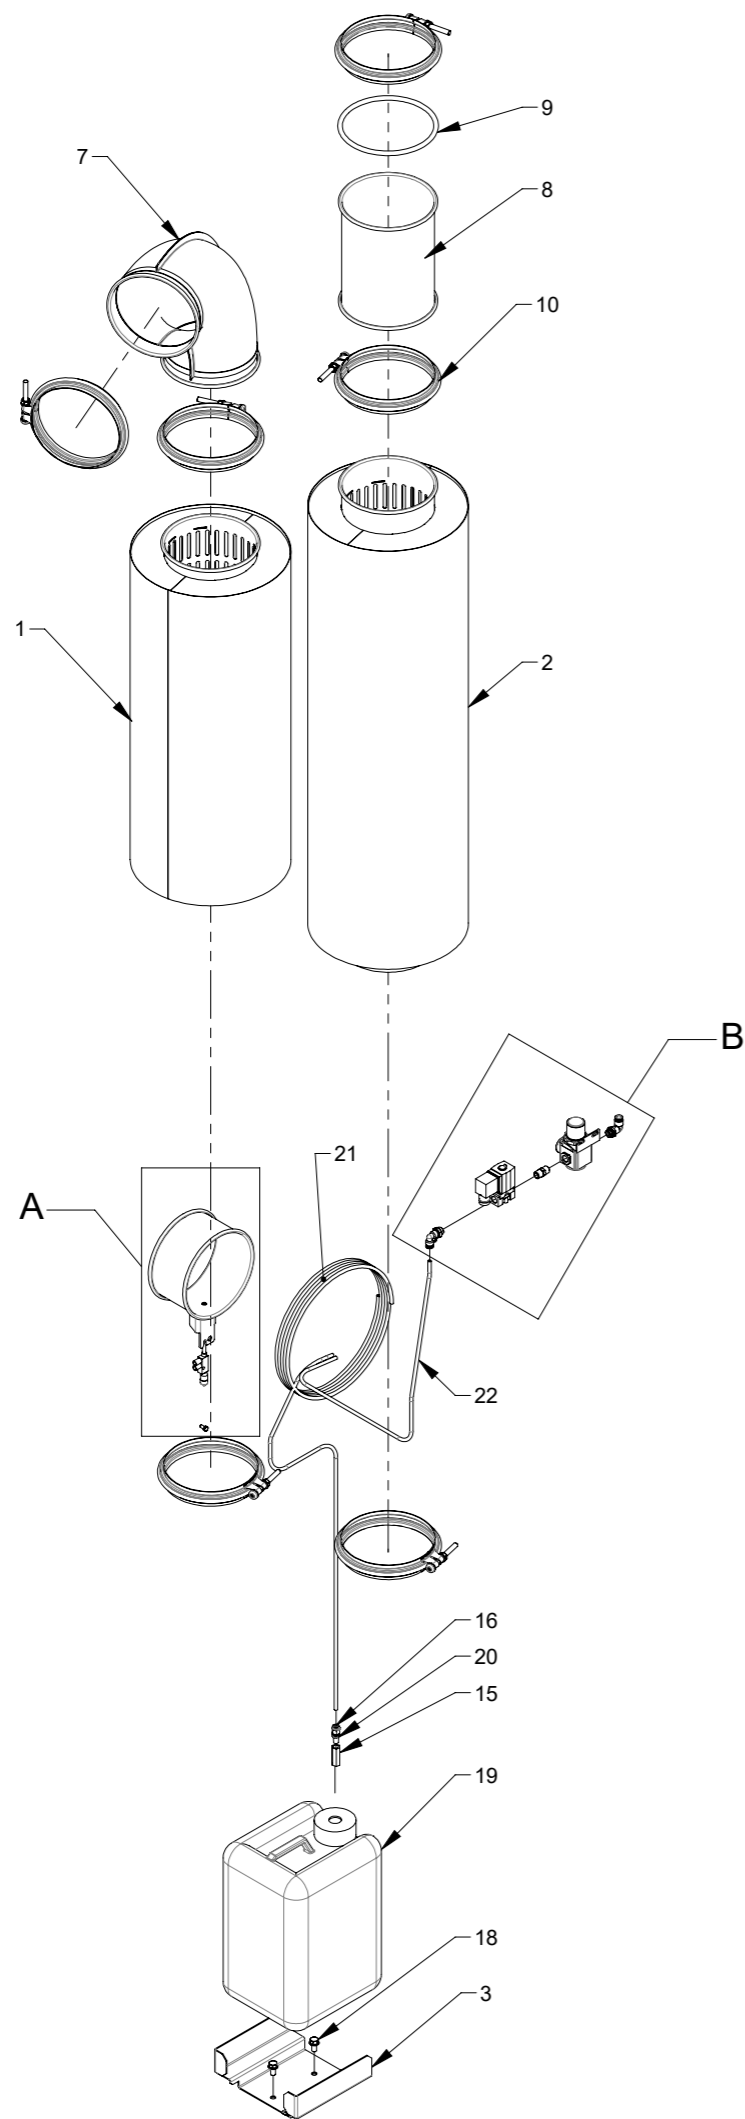

DETAIL A (2 : 13)