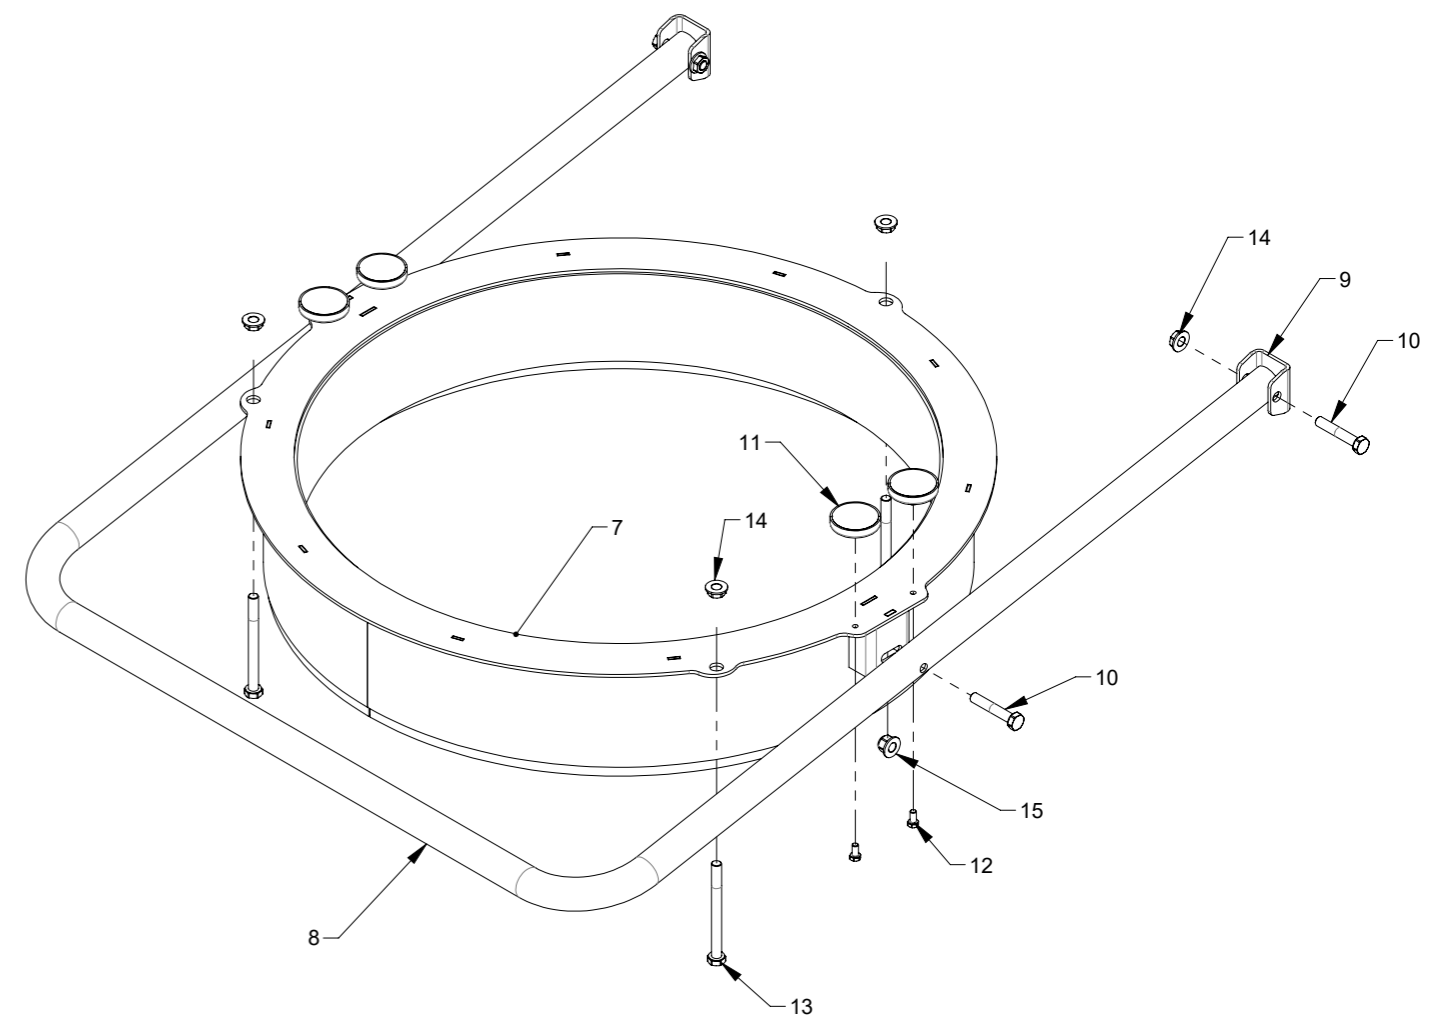

Pos.	Pcs.	Part no.	Description
1	1	123125605	Endless bag system
2	1	123125194	Basket holder for endless bags
3	1	123125182	Basket for endless bag
4	1	123125178	Sealing for basket holder
5	1	9251683011	FK 350 bolt clamp, 1mm galv
6	2	100203167	Endless bag, cassette of 70m, Ø570mm Maxi, extra strong, transparant
7	1	123125431	Ring for bag lock assembled
8	1	123125439	Bag lock handle
9	2	123125438	Mounting bracket for bag lock handle
10	4	100306020	Screw M8x45 DIN 931 elgalv.
11	4	100323447	Magnet Ø40xM5 125N
12	4	100308013	Set screw M5x10 DIN 933 elgalvanized
13	3	100306026	Screw M8 x 90mm DIN 931, elgalvanized
14	5	100316091	Flange nut M8 with serration DIN9623
15	2	100316093	Flange lock nut M8 DIN 6926