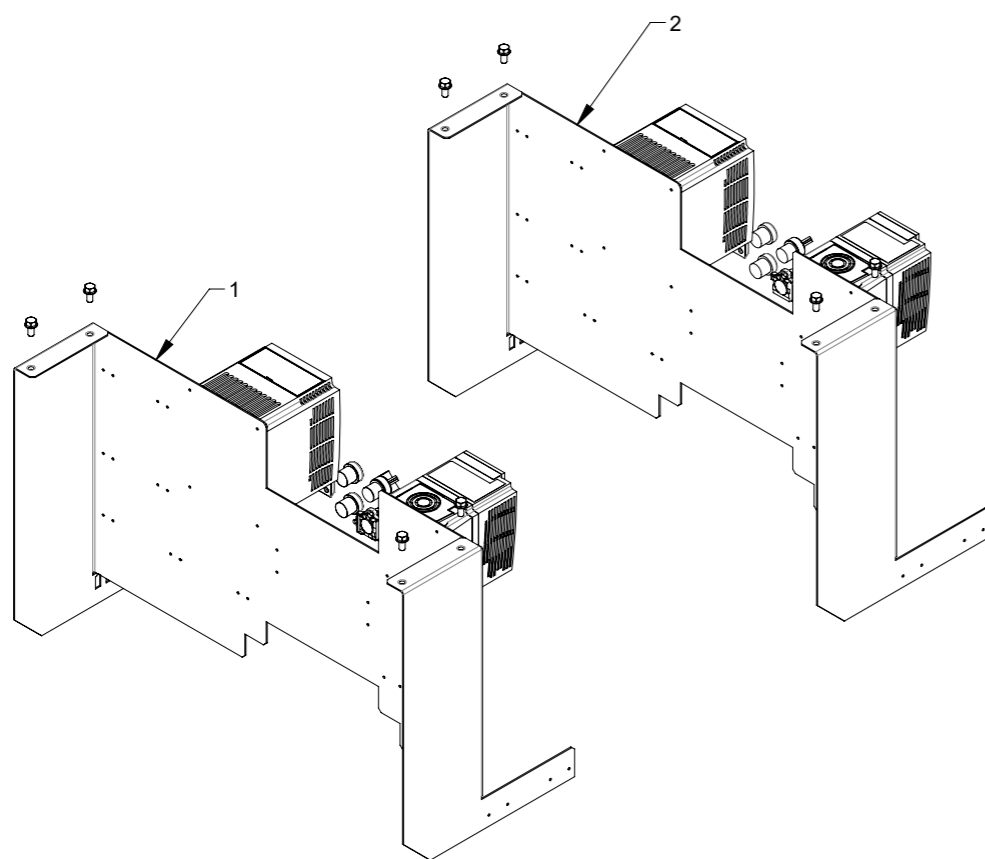

Pos.	Pcs.	Part no.	Description
1	1	123125031	Controls 2,2kW UL/CSA, assembled
2	1	123125046	Controls 4kW UL/CSA, assembled