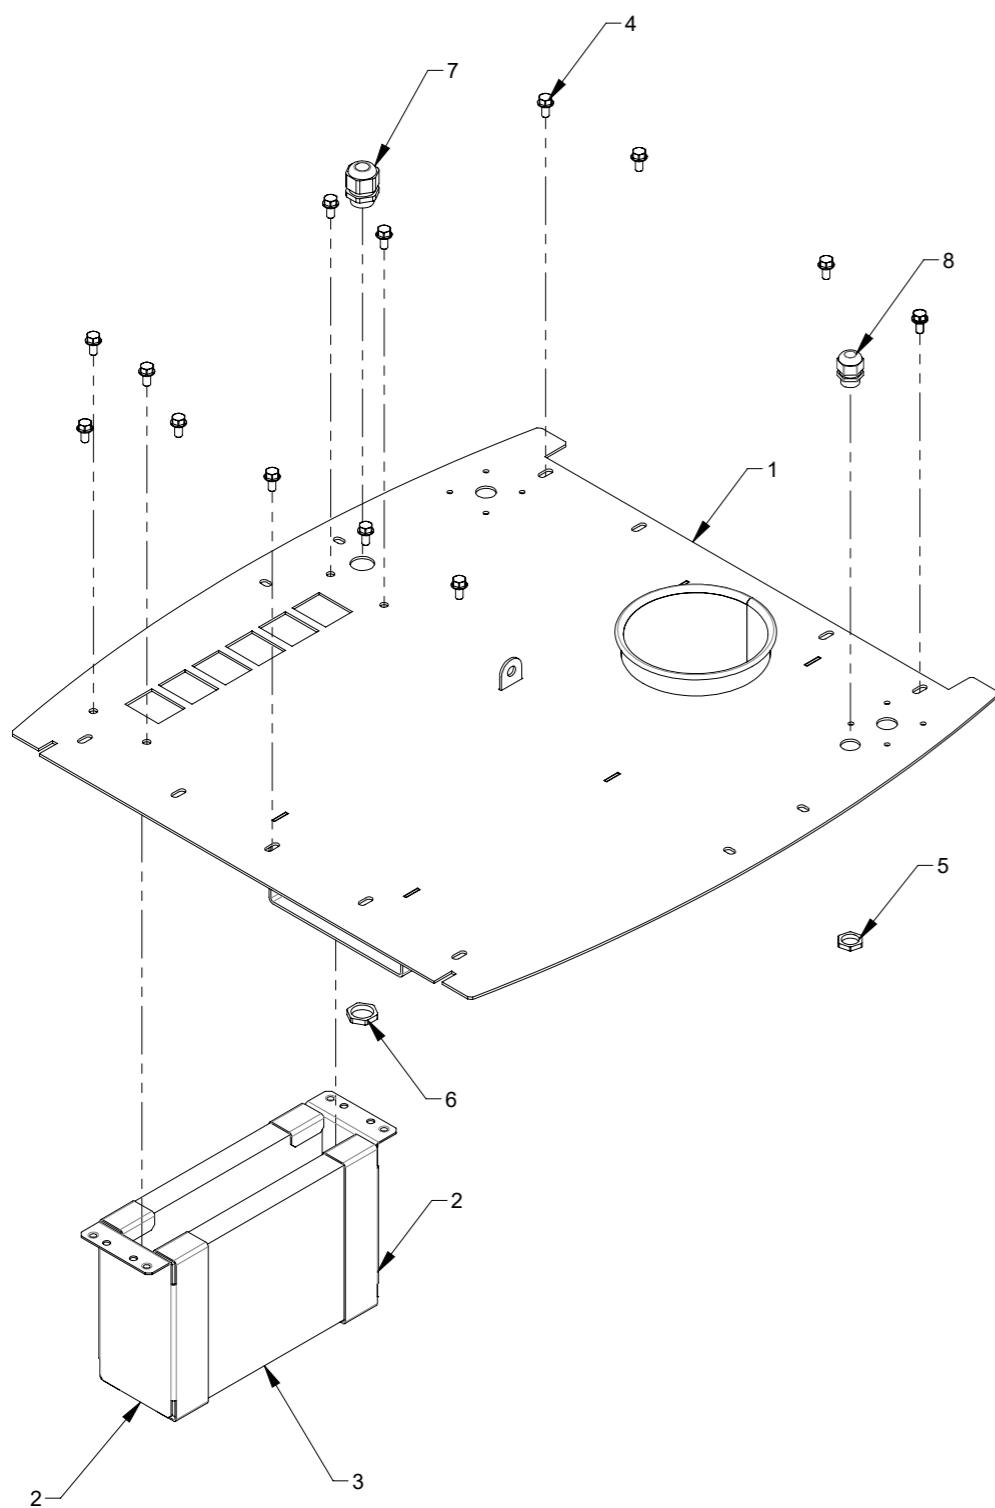

Pos.	Pcs.	Part no.	Description
1	1	123125216	Top for cabinet, cobalt blue
2	2	123125155	Sound dampener bracket
3	2	123125156	Silencer foam
4	14	100323453	Thread forming flange screw M8x16 DIN 7500D
5	1	100511215	Nut M20X1,5 plastic
6	1	100511191	Nut M25 x 1,5 plastic
7	1	100511182	Cable screw gland M25x1,5 plastic
8	1	100511260	Cable screw gland M20x1,5