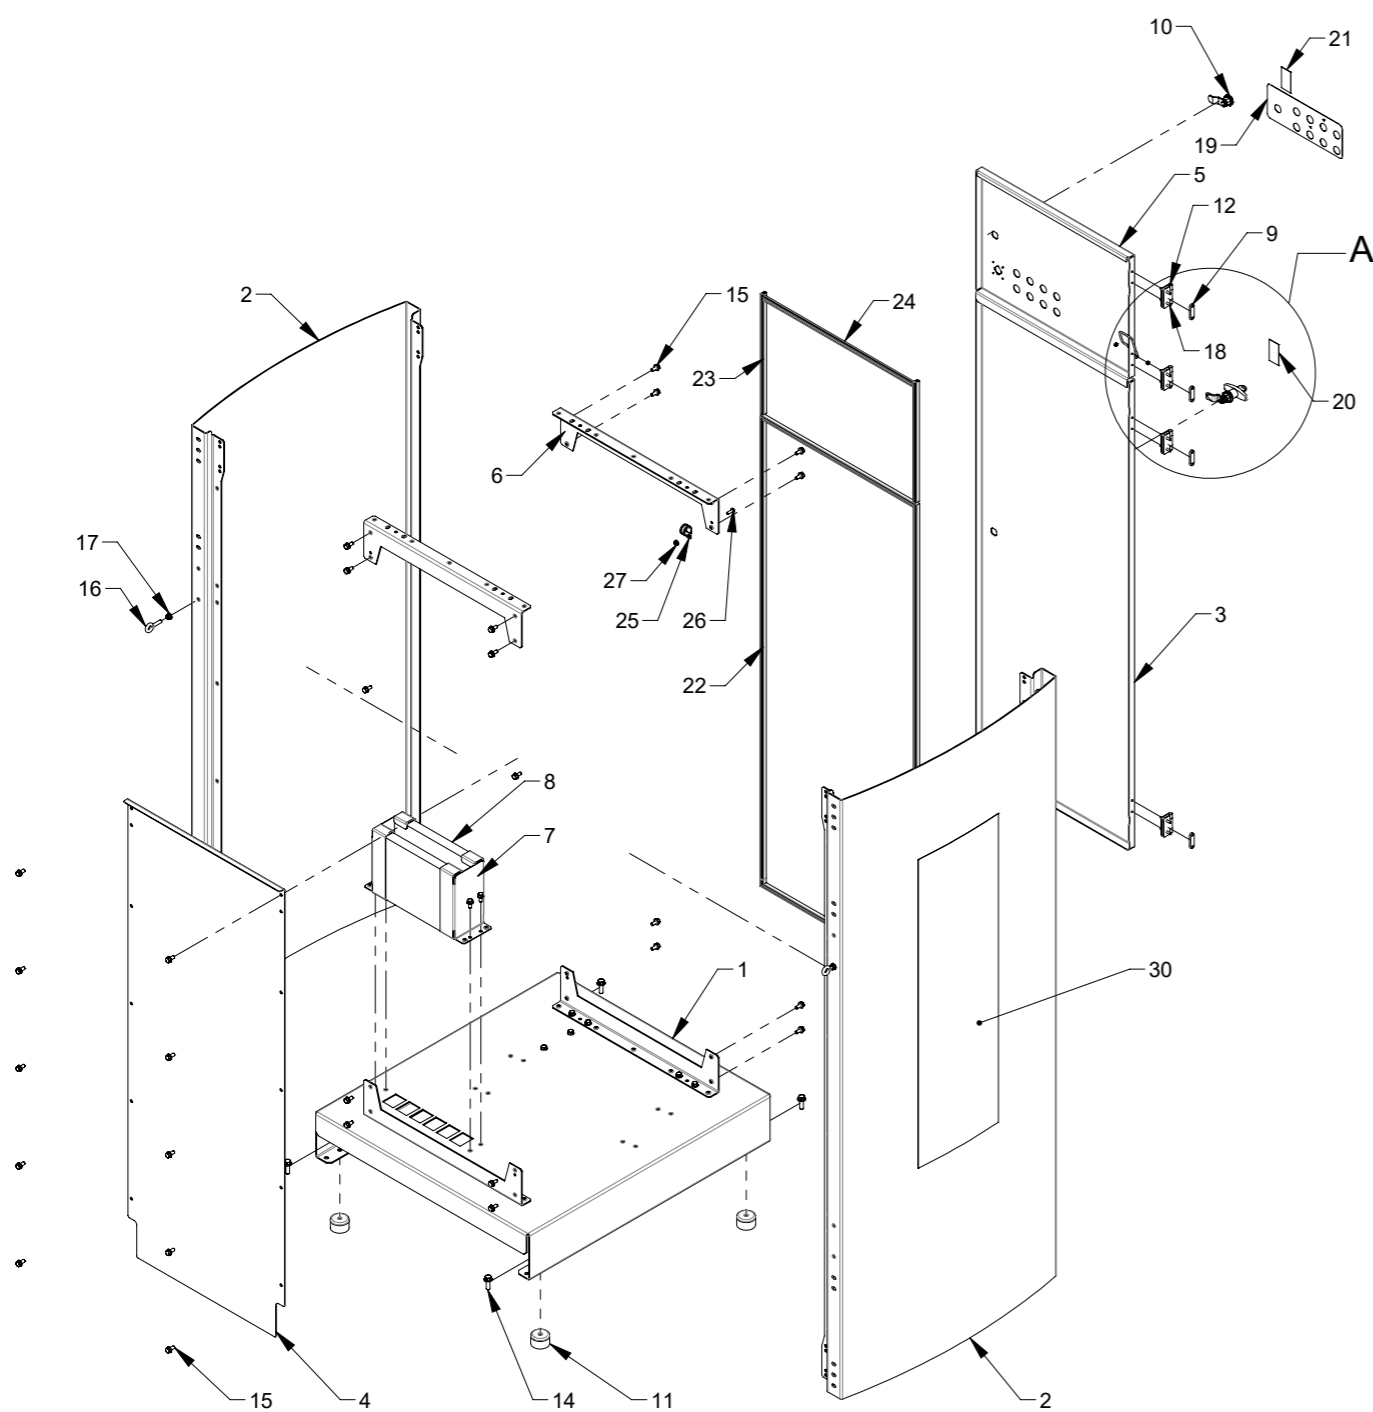

DETAIL A (1 : 10)

Pos.	Pcs.	Part no.	Description
1	1	123125210	Bottom frame, black
2	2	123125211	Side panel, spaceblue
3	1	123125212	Door, cobalt blue
4	1	123125159	Rear panel, cobalt blue
5	1	123125214	Door for controls, cobalt blue
6	4	123125151	Mounting bracket
7	2	123125155	Sound dampener bracket
8	2	123125156	Silencer foam
9	4	123125170	Threaded bracket for hinges
10	1	100323489	Turnlock Klee CQ/T-M22x1,5-45-30 with key
11	4	100323329	Vibration damper Ø50x35
12	4	123125117	Hinge for door, black
13	1	100323486	Door latch GN 115-SCT-30-SW with key
14	4	100308173	Flange set screw M10x30mm DIN 6921, elgalvanized
15	42	100323453	Thread forming flange screw M8x16 DIN 7500D
16	2	100323301	Eye Bolt M8 X 30
17	2	100316098	Flange nut without teeth M8 DIN6923 elgv
18	16	100321060	Countersunk screw M5x16 ISO 14581elgalv.
19	1	123125953	Label "Operator panel", black on white
20	1	121115071	Label "Read users manual", black on yellow
21	1	121115073	Label "Disconnect electricity before service", black on yellow
22	1	100203165	Edge sealing for door
23	2	100203165	Edge sealing 1 for controls door
24	1	100203166	Edge sealing 2 for controls door
25	1	100420022	Rubberclamp HD 1300-5
26	1	100321016	Round head screw M6X20-T30 ELGV. DIN7985
27	1	100316075	Flange nut with threadlock M6 DIN 6927
28	1	123125298	Earthing wire for door with ring terminals
29	2	100315005	Nut M5 ISO 4032
30	2	123125951	Label "KONGSKILDE Compact Unit CUB", cut cobaltblue/black