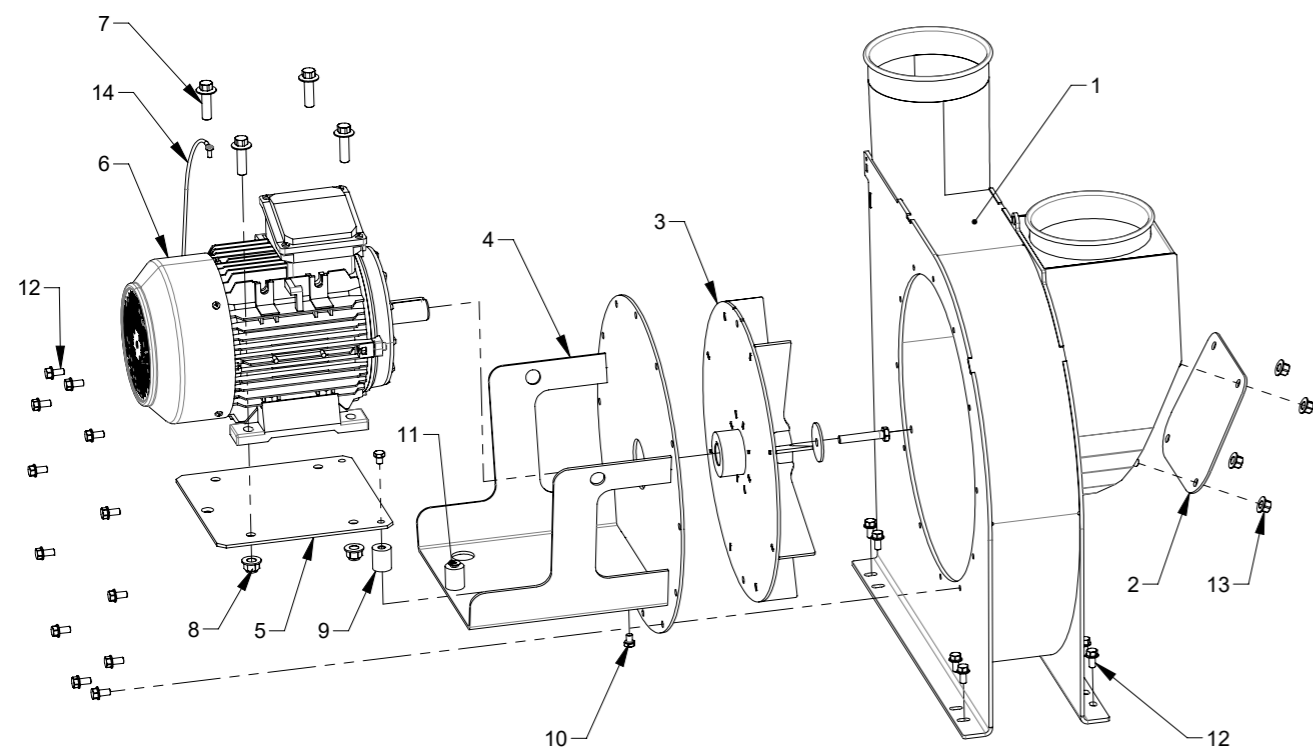

Pos.	Pcs.	Part no.	Description
1	1	123125285	Non-stick blower cabinet, spaceblue
2	1	123125119	Non-stick inspection hatch, spaceblue
3	1	123125288	Non-stick rotor M Ø400-Ø28, incl. washer and screw
4	1	123125142	Non-stick motor bracket, spaceblue
5	1	123125143	Motor plate for B3 motor, spaceblue
6	1	100501089	AC Motor 112M-2p B3 4(4)kW 3x400/690(460)V 50(60)Hz IE3 UL/CSA PTC
7	4	100308209	Flange set screw M12x40 DIN 6921 NV16 elgalv
8	4	100316103	Flange nut with threadlock M12 DIN 6926 elgv
9	3	100323492	Vibration damper Ø25 x L30
10	5	100304009	Set screw M8 x 10mm DIN 933, elgalvanized
11	1	100309049	Countersunk screw M8x10 ISO 10642
12	20	100323453	Thread forming flange screw M8x16 DIN 7500D
13	4	100316102	Flange nut M10 with threadlock DIN 6927
14	1	123125296	Earthing cable for motor with ringterminals