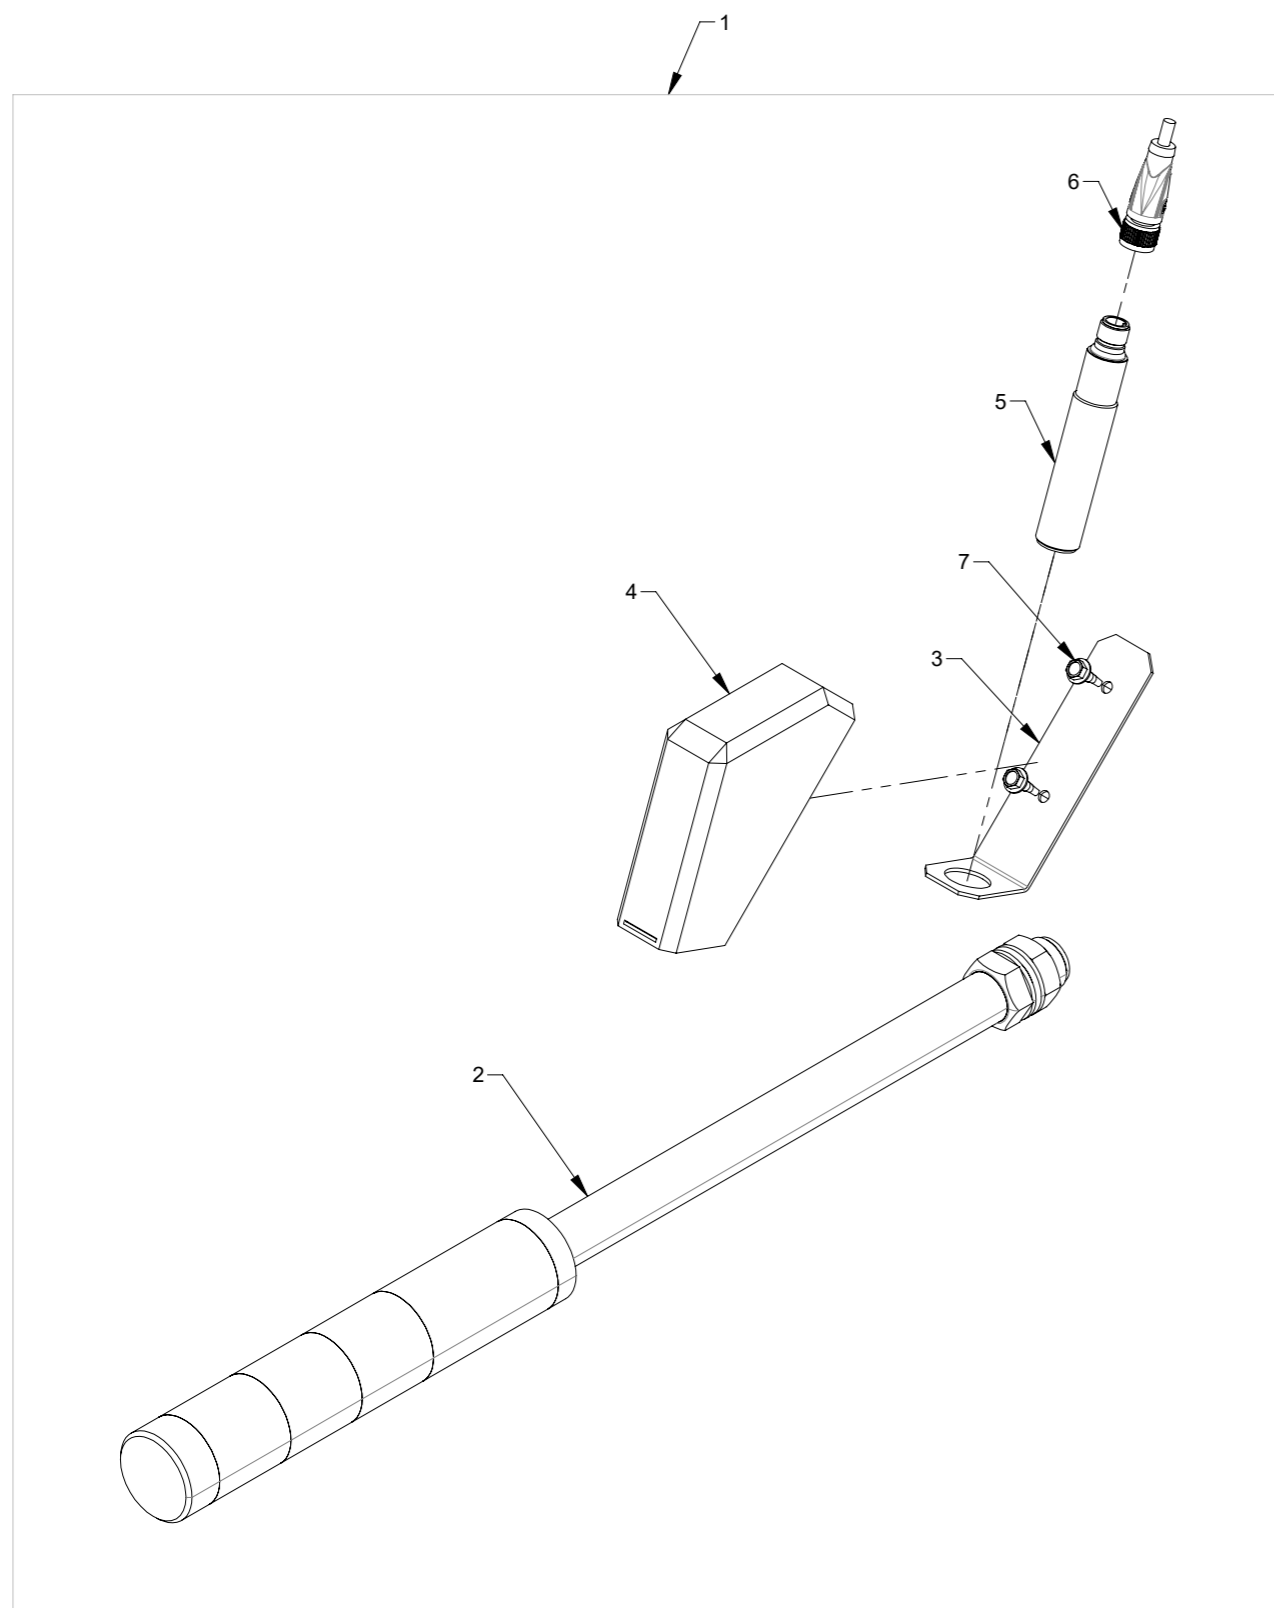

Pos.	Pcs.	Part no.	Description
1	1	123125037	Ultrasound sensor with light tower
2	1	100503425	Light tower Ø45 red/orange/green
3	1	123125370	Bracket for ultrasound sensor
4	1	123125371	Cover for ultrasound sensor
5	1	100503428	Ultrasound sensor
6	1	100503323	Cable for ultrasound sensor, straight
7	2	100323497	Self-drilling screw Ø4,2x16 ISO15480