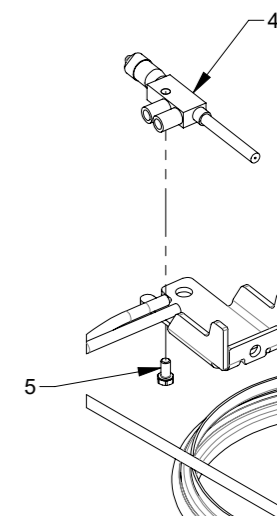

Pos.	Pcs.	Part no.	Description
1	1	123125285	Non-stick blower cabinet, spaceblue
2	1	123125119	Non-stick inspection hatch, spaceblue
3	1	123125288	Non-stick rotor M Ø400-Ø28, incl. washer and screw
4	1	123125142	Non-stick motor bracket, spaceblue
5	1	123125143	Motor plate for B3 motor, spaceblue
6	1	100501089	AC Motor 112M-2p B3 4(4)kW 3x400/690(460)V 50(60)Hz IE3 UL/CSA PTC
7	4	100308209	Flange set screw M12x40 DIN 6921 NV16 elgalv
8	4	100316103	Flange nut with threadlock M12 DIN 6926 elgv
9	3	100323492	Vibration damper Ø25 x L30
10	5	100304009	Set screw M8 x 10mm DIN 933, elgalvanized
11	1	100309049	Countersunk screw M8x10 ISO 10642
12	20	100323453	Thread forming flange screw M8x16 DIN 7500D
13	4	100316102	Flange nut M10 with threadlock DIN 6927
14	1	123125296	Earthing cable for motor with ringterminals

DETAIL A (1 : 4)

DETAIL B (1 : 4)

Pos.	Pcs.	Part no.	Description
1	1	123125154	Bracket for oil canister
2	1	100420276	Air regulator G1/4" with bracket
3	1	123125283	Pipe for oil injector, welded
4	1	100420289	Oil injector HPM
5	1	100308013	Set screw M5x10 DIN 933 elgalvanized
6	1	100420251	Nippel G1/4"-G1/4" metal nickel plated
7	1	100420287	Solenoid valve 2/2 G1/4", Fluid/Pneumatik
8	1	100420248	Fitting elbow swivel 1/8" 6mm
9	1	123125199	Hoses for lubrication system
10	1	100420288	Non-return valve Inline G1/8"
11	1	100420249	Fitting straight 1/8" 6mm
12	1	100420273	Fitting 90deg turnable G1/4" 8mm
13	2	100323453	Thread forming flange screw M8x16 DIN 7500D
14	1	123125300	Non-stick silencer L=693
15	1	123125316	Non-stick silencer L=600
16	1	123125290	OK160 90° bend non-stick
17	1	123125291	OK160 pipe L=215mm, non-stick
18	8	122000857	Clamp with bolt OK160
19	1	122000132	Rubber ring OK160 x Ø8mm
20	1	100203164	Plastic container 10L
21	1	100420203	Silencer 1/8"
22	2	100323449	Thread forming flange screw M4x12 DIN 7500C