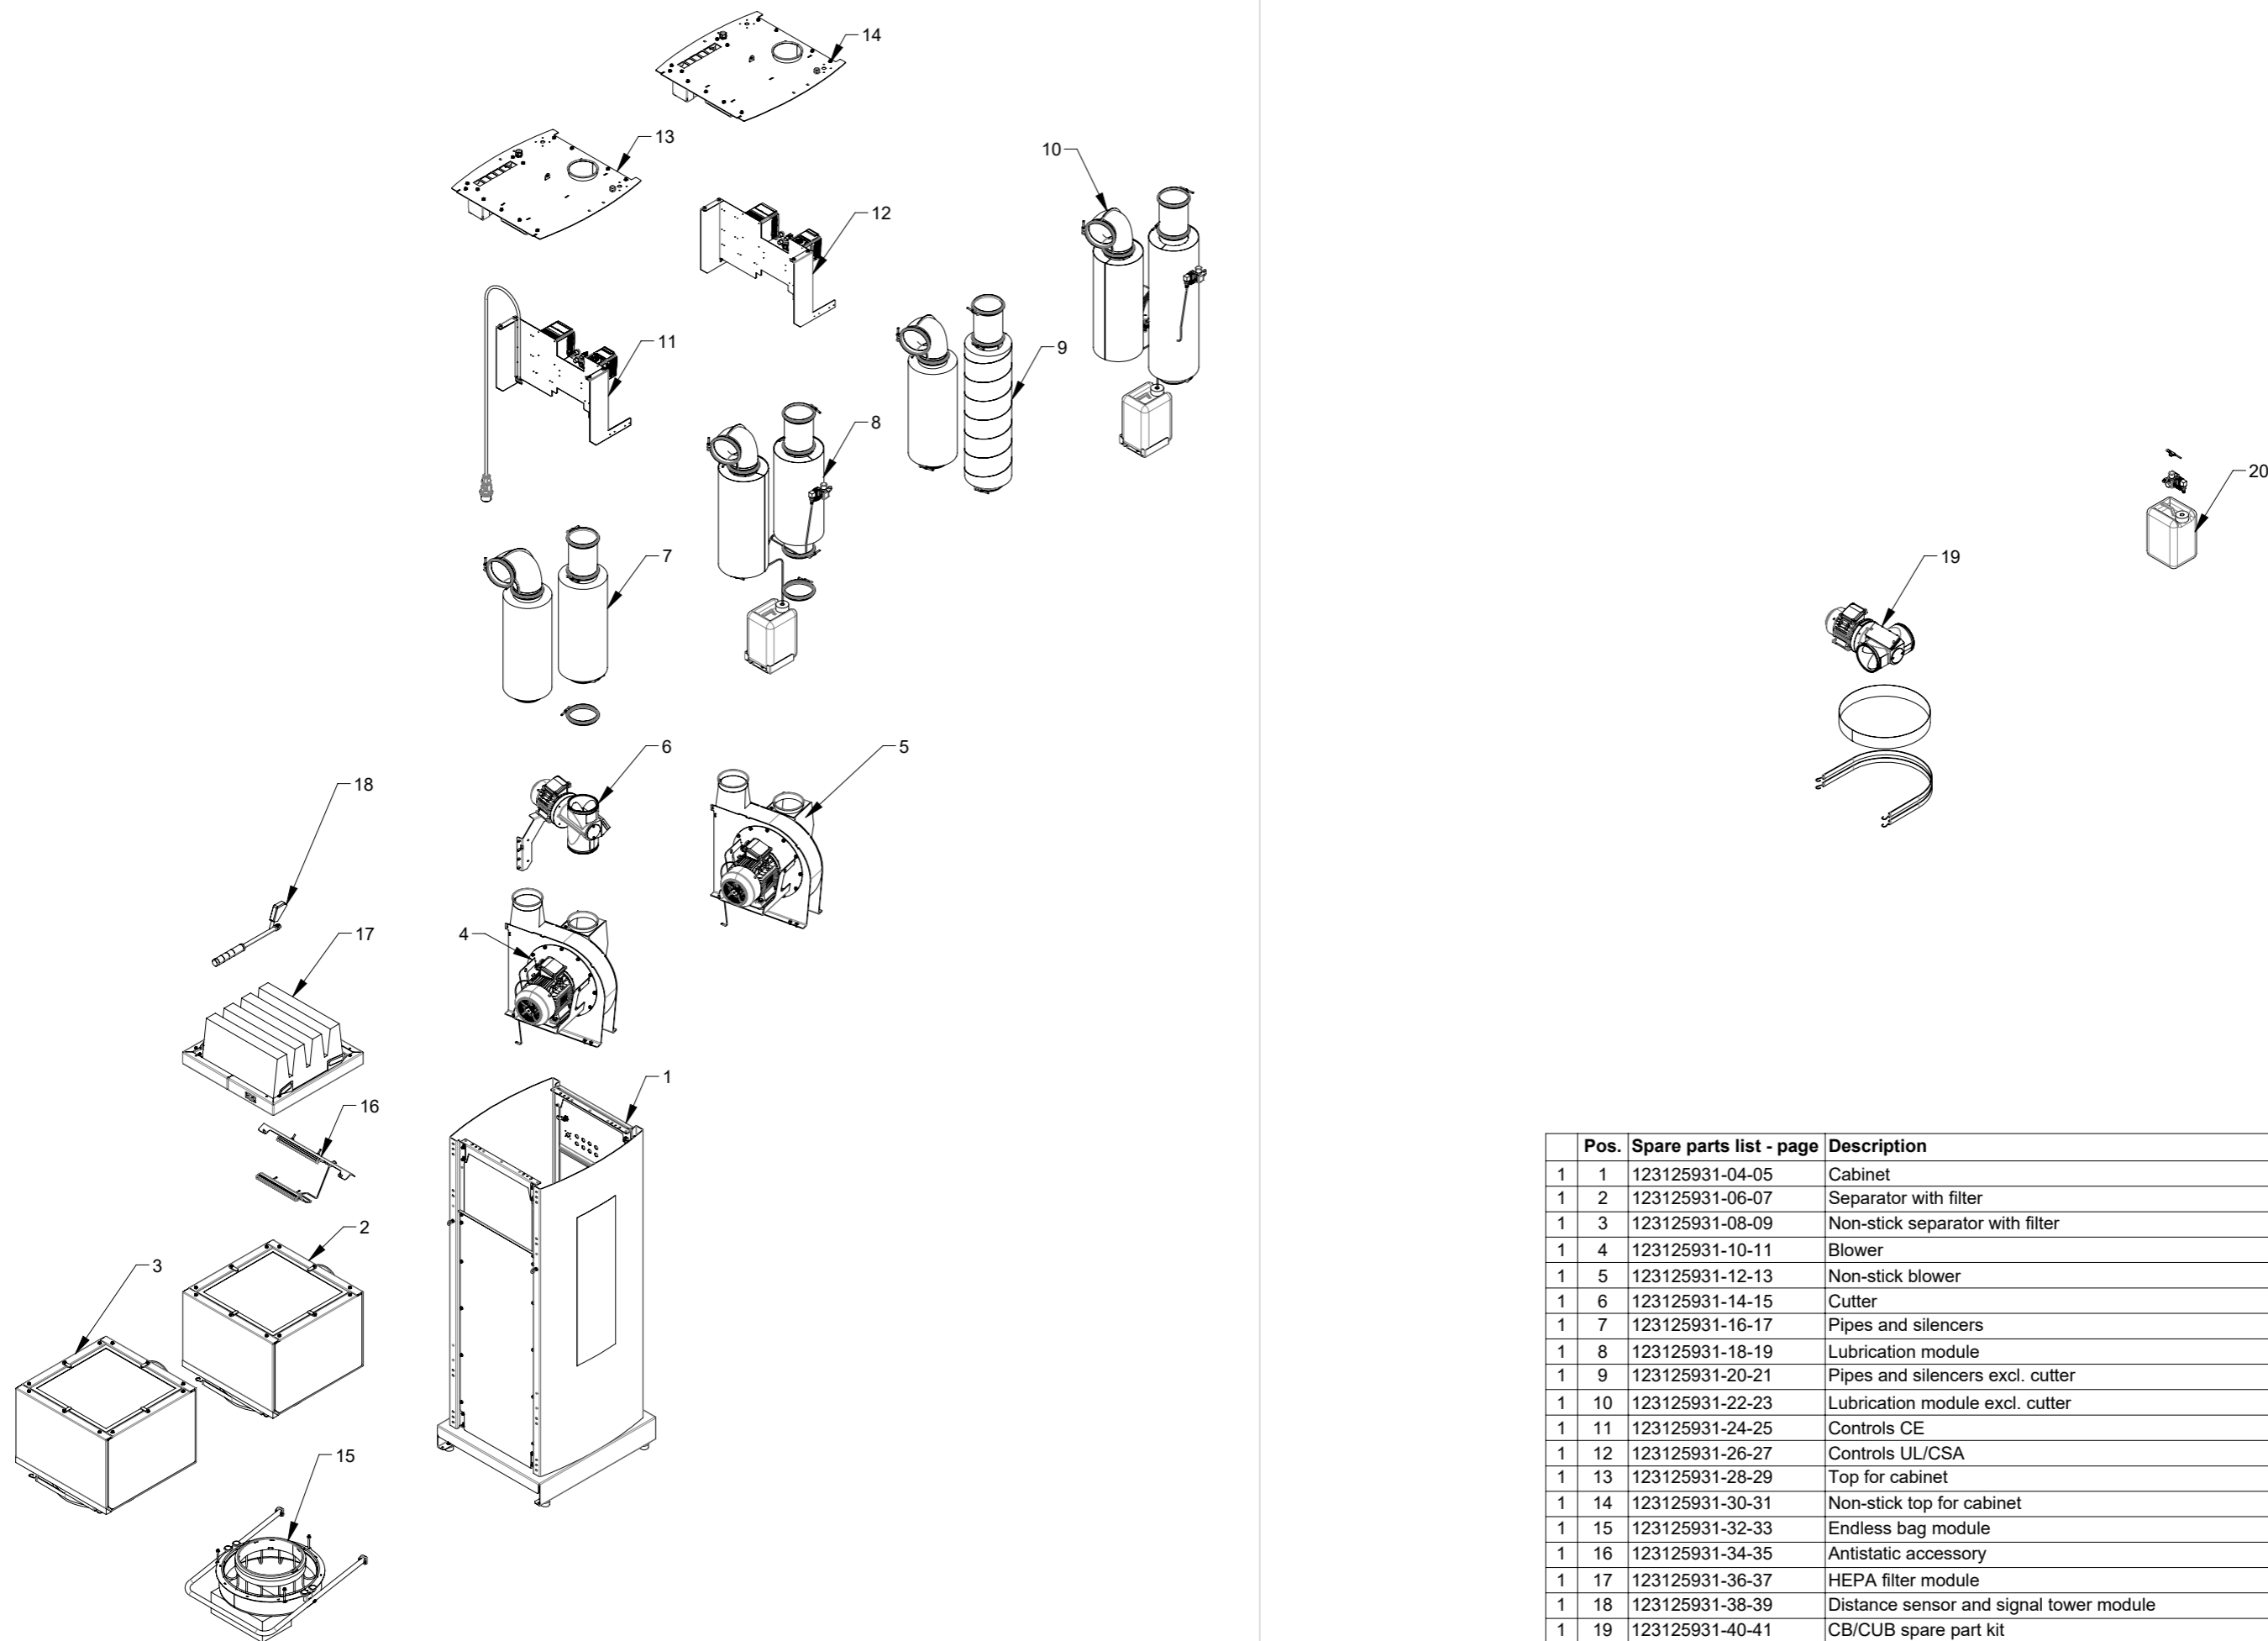

Pos.	Spare parts list - page	Description
1	1	123125931-04-05 Cabinet
1	2	123125931-06-07 Separator with filter
1	3	123125931-08-09 Non-stick separator with filter
1	4	123125931-10-11 Blower
1	5	123125931-12-13 Non-stick blower
1	6	123125931-14-15 Cutter
1	7	123125931-16-17 Pipes and silencers
1	8	123125931-18-19 Lubrication module
1	9	123125931-20-21 Pipes and silencers excl. cutter
1	10	123125931-22-23 Lubrication module excl. cutter
1	11	123125931-24-25 Controls CE
1	12	123125931-26-27 Controls UL/CSA
1	13	123125931-28-29 Top for cabinet
1	14	123125931-30-31 Non-stick top for cabinet
1	15	123125931-32-33 Endless bag module
1	16	123125931-34-35 Antistatic accessory
1	17	123125931-36-37 HEPA filter module
1	18	123125931-38-39 Distance sensor and signal tower module
1	19	123125931-40-41 CB/CUB spare part kit
1	20	123125931-42-43 CB/CUB non-stick oil accessory kit