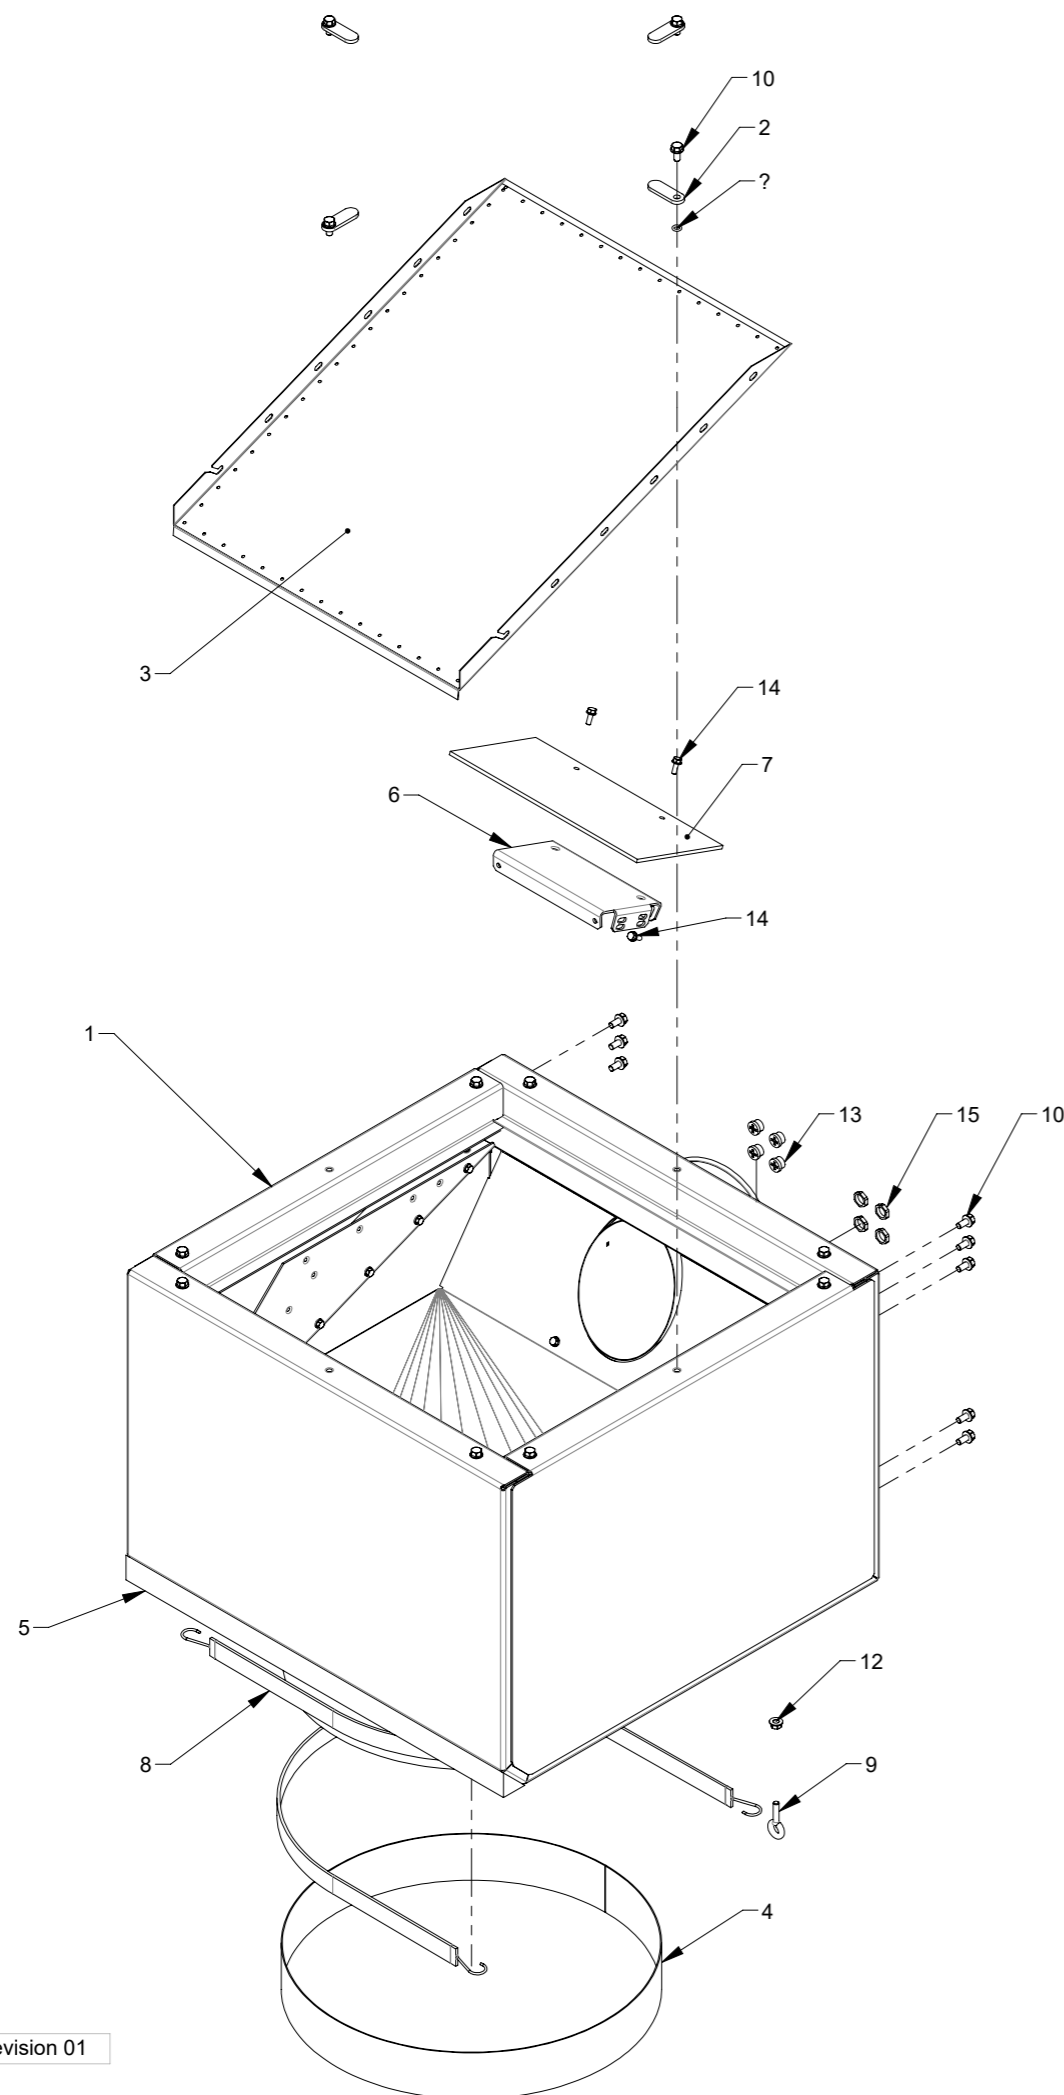

DETAIL A (1 : 10)

Pos.	Pcs.	Part no.	Description
1	1	123125210	Bottom frame, black
2	2	123125211	Side panel, spaceblue
3	1	123125212	Door, cobalt blue
4	1	123125159	Rear panel, cobalt blue
5	1	123125214	Door for controls, cobalt blue
6	4	123125151	Mounting bracket
7	2	123125155	Sound dampener bracket
8	2	123125156	Silencer foam
9	4	123125170	Threaded bracket for hinges
10	1	100323489	Turnlock Klee CQ/T-M22x1,5-45-30 with key
11	4	100323329	Vibration damper Ø50x35
12	4	123125117	Hinge for door, black
13	1	100323486	Door latch GN 115-SCT-30-SW with key
14	4	100308173	Flange set screw M10x30mm DIN 6921, elgalvanized
15	42	100323453	Thread forming flange screw M8x16 DIN 7500D
16	2	100323301	Eye Bolt M8 X 30
17	2	100316098	Flange nut without teeth M8 DIN6923 elgv
18	16	100321060	Countersunk screw M5x16 ISO 14581elgalv.
19	1	123125953	Label "Operator panel", black on white
20	1	121115071	Label "Read users manual", black on yellow
21	1	121115073	Label "Disconnect electricity before service", black on yellow
22	1	100203165	Edge sealing for door
23	2	100203165	Edge sealing 1 for controls door
24	1	100203166	Edge sealing 2 for controls door
25	1	100420022	Rubberclamp HD 1300-5
26	1	100321016	Round head screw M6X20-T30 ELGV. DIN7985
27	1	100316075	Flange nut with threadlock M6 DIN 6927
28	1	123125298	Earthing wire for door with ring terminals
29	2	100315005	Nut M5 ISO 4032
30	2	123125951	Label "KONGSKILDE Compact Unit CUB", cut cobaltblue/black