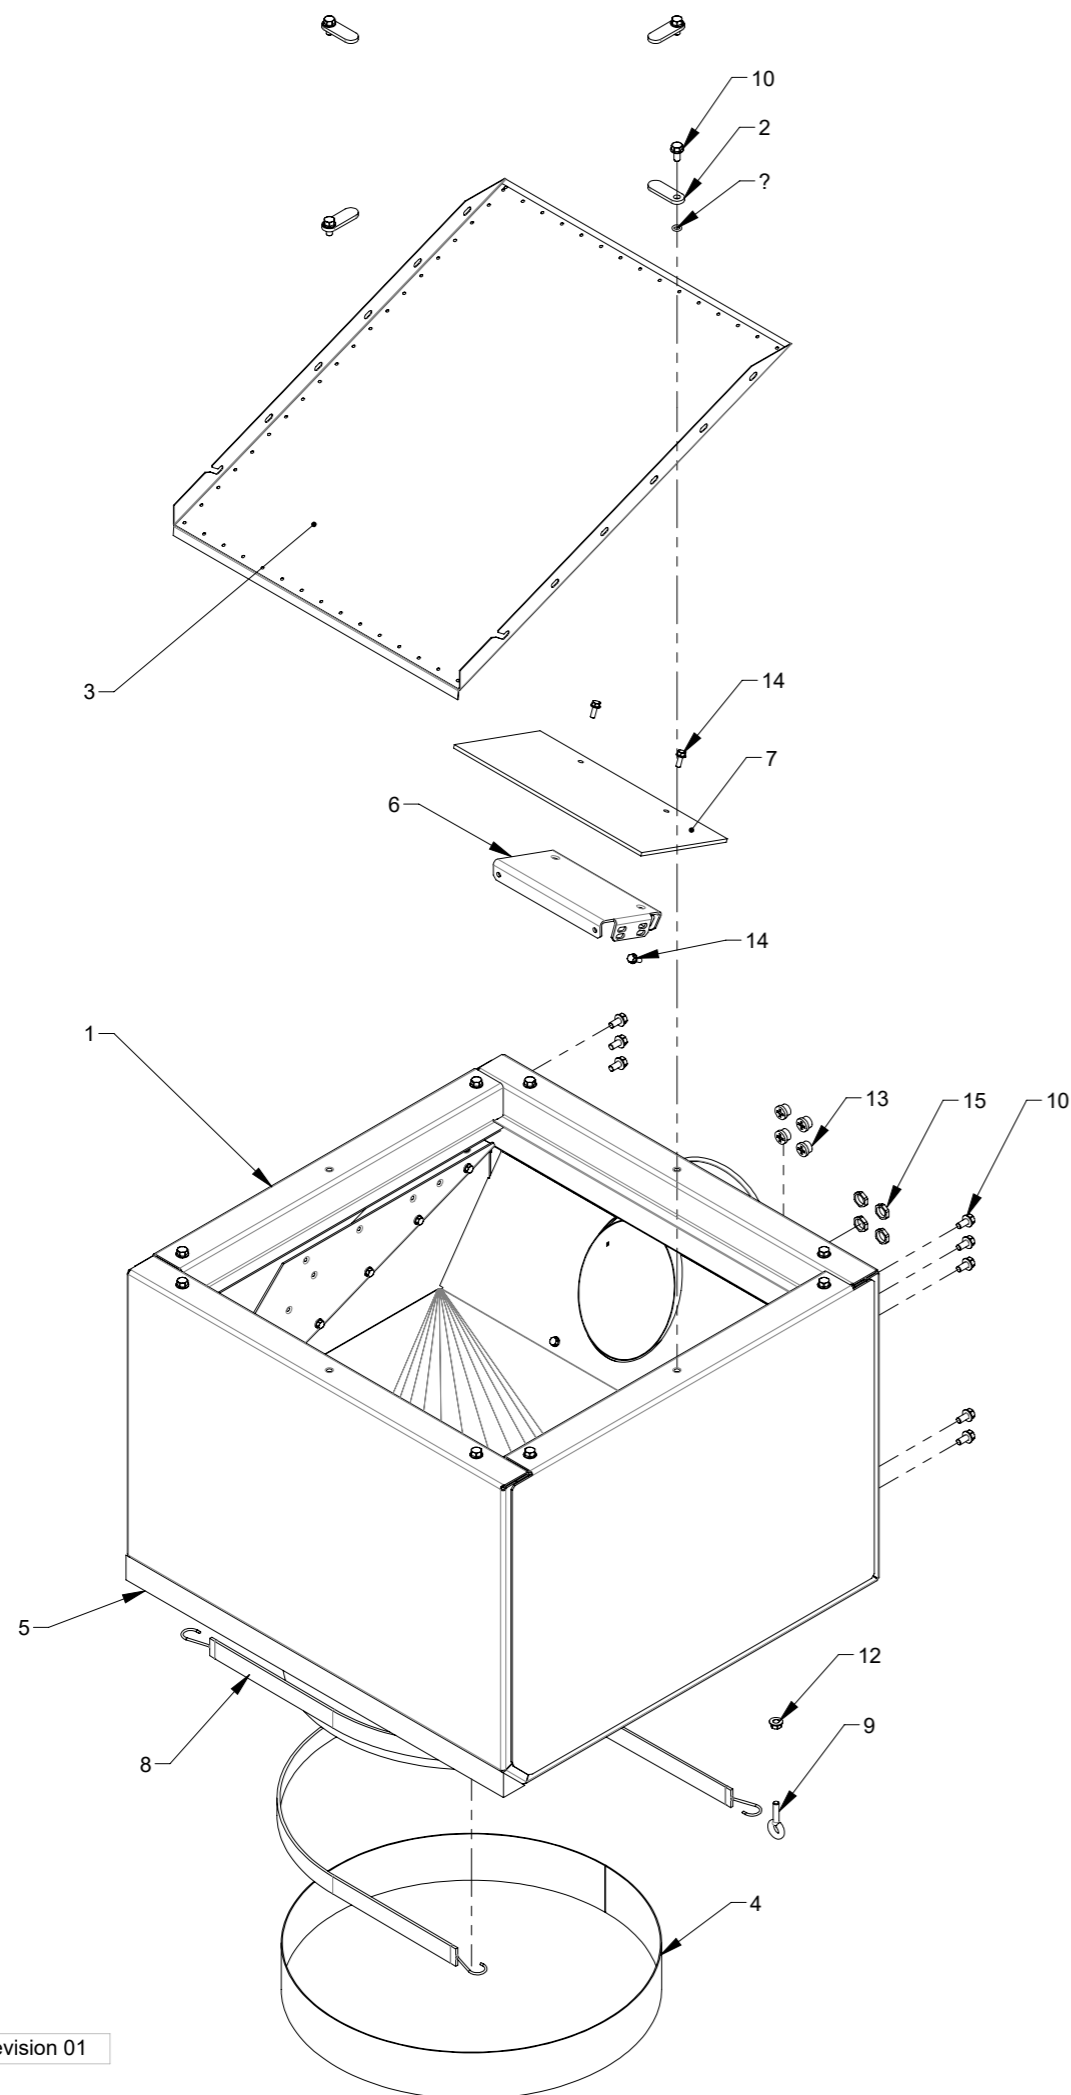

Pos.	Pcs.	Part no.	Description
1	1	123125455	Non-stick separator for net, cobalt blue
2	4	123125157	Locking plate for filter
3	1	123125220	Screen 22° welded
4	1	123125190	EPDM band for cyklone
5	1	123125191	Protection profile
6	1	123125472	Guiding plate bracket
7	1	123125473	Guide plate
8	2	100323496	Rubberstrap with hooks 120cm black
9	4	100323301	Eye Bolt M8 X 30
10	22	100323453	Thread forming flange screw M8x16 DIN 7500D
11	4	100413068	O-ring Ø7,6 x 2,62
12	4	100316098	Flange nut without teeth M8 DIN6923 elgv
13	4	100511306	Blind plug M16x1,5 Plastic
14	16	100323450	Thread forming flange screw M6x16 DIN 7500D
15	4	100511245	Nut M16X1,5 plastic
16	1	100203148	Prefilter 3GPA 592x592x48-F7-0-VEX