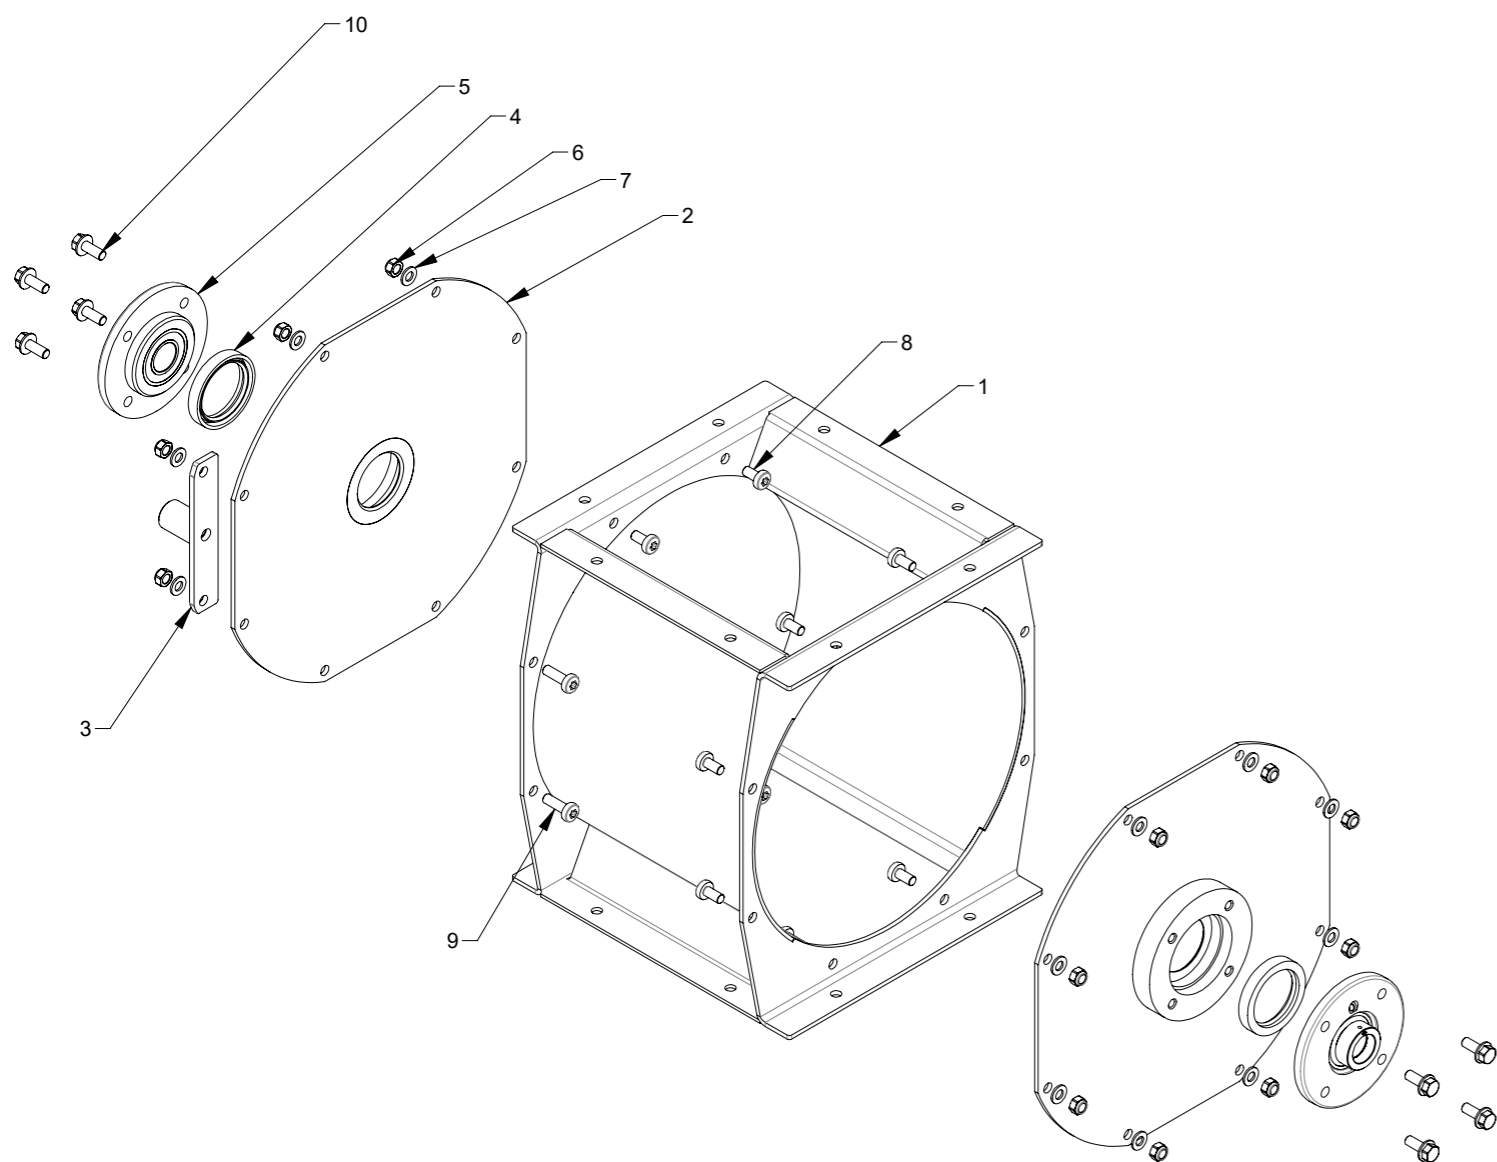

# ***RF20R stainless steel***

## Rotary valve

Spare parts list

Pos.	Spare parts list - page	Description
1	1 122710901-04-05	Rotary valve housing
1	2 122710901-06-07	Rotary valve rotor
1	3 122710901-08-09	Gear motors
1	4 122710901-10-11	Inlet / Outlet

Pos.	Pcs.	Part no.	Description
1	1	122710261	RF20R Rotor housing
2	2	122710262	Rotor cover welded
3	1	122710265	Bracket for torque arm
4	2	100413192	Radial seal Ø65-Ø48x10mm
5	2	100401114	Flange bearing 115x25 PME25-XL-N
6	16	100350530	Nut M8 DIN 985-6 A4
7	16	100350024	Washer M8 A2
8	14	100321021	Panhead screw M8x16 T40 A4
9	2	100321021	Panhead screw M8x25 T40 A4
10	8	100306235	Flange screw M8 x 20mm DIN 6921,elgalvanized

Service Kit

Pos.	Pcs.	Part no.	Description
1	1	122710264	Welded rotor RF20R
2	6	122710278	Rubber blade retainer RF20R
3	36	100321021	Panhead screw M8x25 T40 A4
4	36	100350024	Washer M8 A2
5	36	100315012	Nut M8 DIN 934 A4
6	1	100405013	Key A8x7x50mm DIN 6885
7	1	122710510	PUR rubber blades for RF20R rotary valve, 6 piece set