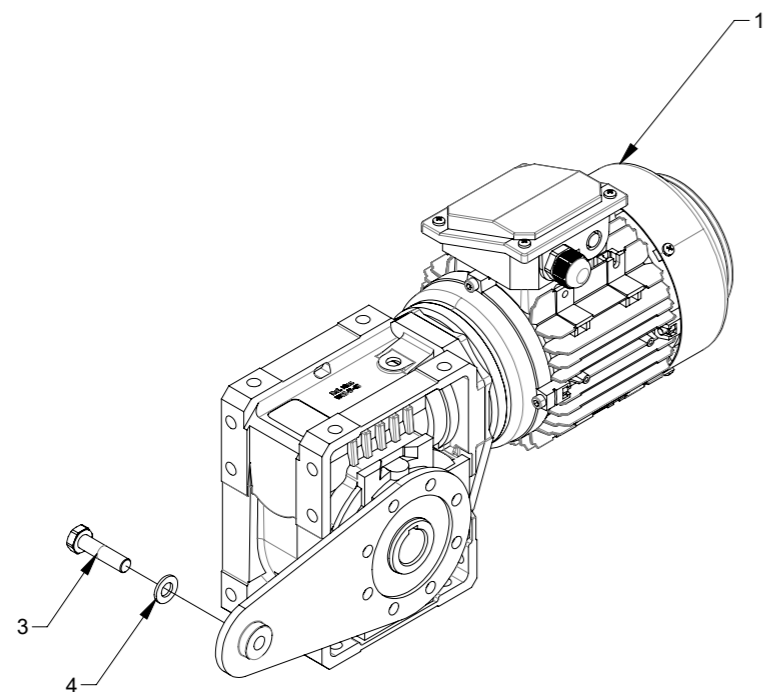

## Rotary valve

Spare parts list

Pos.	Spare parts list - page	Description
1	1 122710901-04-05	Rotary valve housing
1	2 122710901-06-07	Rotary valve rotor
1	3 122710901-08-09	Gear motors
1	4 122710901-10-11	Inlet / Outlet

Pos.	Pcs.	Part no.	Description
1	1	122710261	RF20R Rotor housing
2	2	122710262	Rotor cover welded
3	1	122710265	Bracket for torque arm
4	2	100413192	Radial seal Ø65-Ø48x10mm
5	2	100401114	Flange bearing 115x25 PME25-XL-N
6	16	100350530	Nut M8 DIN 985-6 A4
7	16	100350024	Washer M8 A2
8	14	100321021	Panhead screw M8x16 T40 A4
9	2	100321021	Panhead screw M8x25 T40 A4
10	8	100306235	Flange screw M8 x 20mm DIN 6921,elgalvanized

Service Kit

Pos.	Pcs.	Part no.	Description
1	1	122710264	Welded rotor RF20R
2	6	122710278	Rubber blade retainer RF20R
3	36	100321021	Panhead screw M8x25 T40 A4
4	36	100350024	Washer M8 A2
5	36	100315012	Nut M8 DIN 934 A4
6	1	100405013	Key A8x7x50mm DIN 6885
7	1	122710510	PUR rubber blades for RF20R rotary valve, 6 piece set