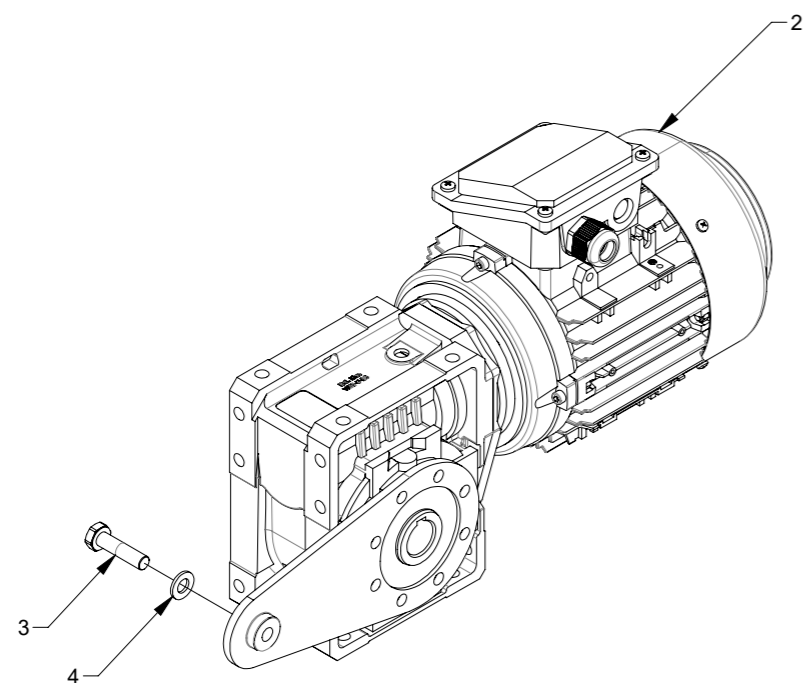

## Rotary valve

Spare parts list

Pos.	Spare parts list - page	Description
1	1 122710901-04-05	Rotary valve housing
1	2 122710901-06-07	Rotary valve rotor
1	3 122710901-08-09	Gear motors
1	4 122710901-10-11	Inlet / Outlet

Pos.	Pcs.	Part no.	Description
1	1	122710261	RF20R Rotor housing
2	2	122710262	Rotor cover welded
3	1	122710265	Bracket for torque arm
4	2	100413192	Radial seal Ø65-Ø48x10mm
5	2	100401114	Flange bearing 115x25 PME25-XL-N
6	16	100350530	Nut M8 DIN 985-6 A4
7	16	100350024	Washer M8 A2
8	14	100321021	Panhead screw M8x16 T40 A4
9	2	100321021	Panhead screw M8x25 T40 A4
10	8	100306235	Flange screw M8 x 20mm DIN 6921,elgalvanized

Service Kit

Pos.	Pcs.	Part no.	Description
1	1	122710264	Welded rotor RF20R
2	6	122710278	Rubber blade retainer RF20R
3	36	100321021	Panhead screw M8x25 T40 A4
4	36	100350024	Washer M8 A2
5	36	100315012	Nut M8 DIN 934 A4
6	1	100405013	Key A8x7x50mm DIN 6885
7	1	122710510	PUR rubber blades for RF20R rotary valve, 6 piece set