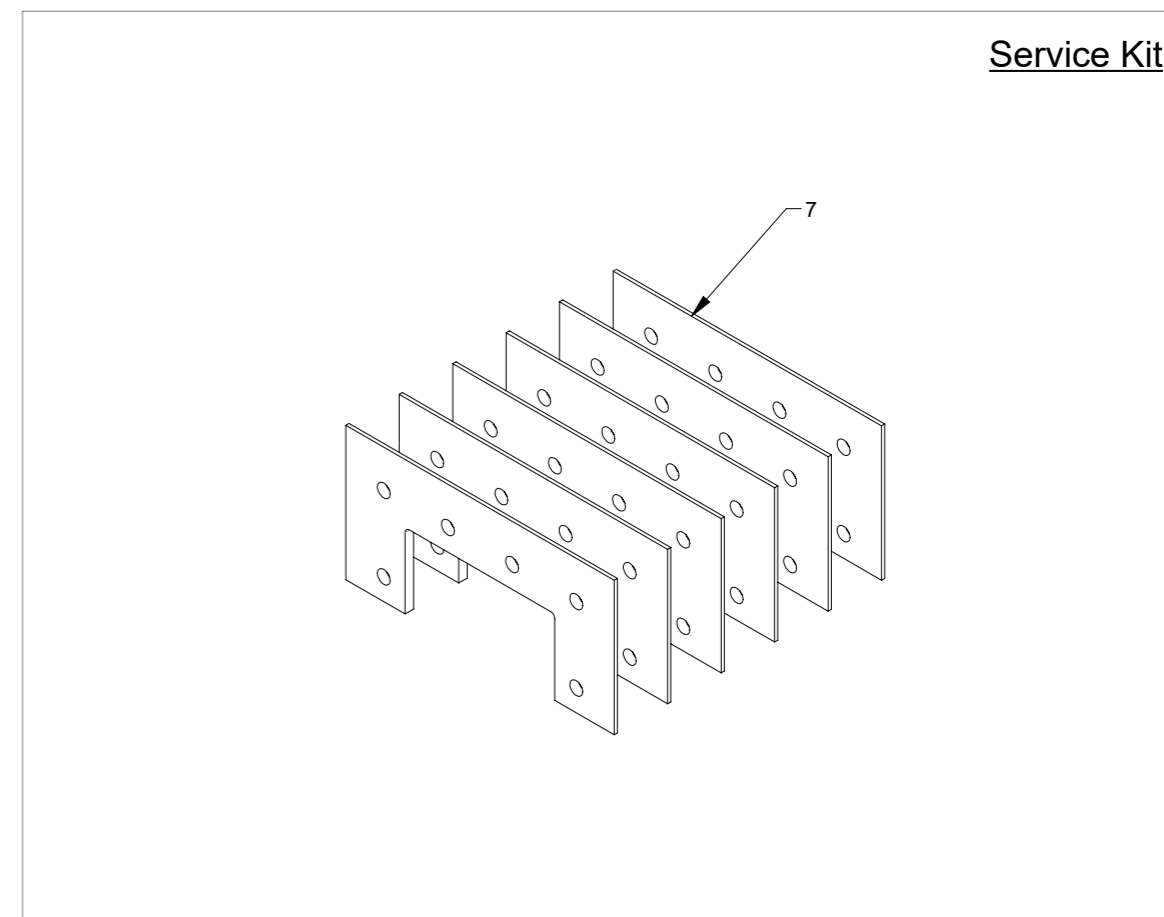

## Rotary valve

Spare parts list

Pos.	Spare parts list - page	Description
1	1 122710901-04-05	Rotary valve housing
1	2 122710901-06-07	Rotary valve rotor
1	3 122710901-08-09	Gear motors
1	4 122710901-10-11	Inlet / Outlet

Pos.	Pcs.	Part no.	Description
1	1	122710261	RF20R Rotor housing
2	2	122710262	Rotor cover welded
3	1	122710265	Bracket for torque arm
4	2	100413192	Radial seal Ø65-Ø48x10mm
5	2	100401114	Flange bearing 115x25 PME25-XL-N
6	16	100350530	Nut M8 DIN 985-6 A4
7	16	100350024	Washer M8 A2
8	14	100321021	Panhead screw M8x16 T40 A4
9	2	100321021	Panhead screw M8x25 T40 A4
10	8	100306235	Flange screw M8 x 20mm DIN 6921,elgalvanized