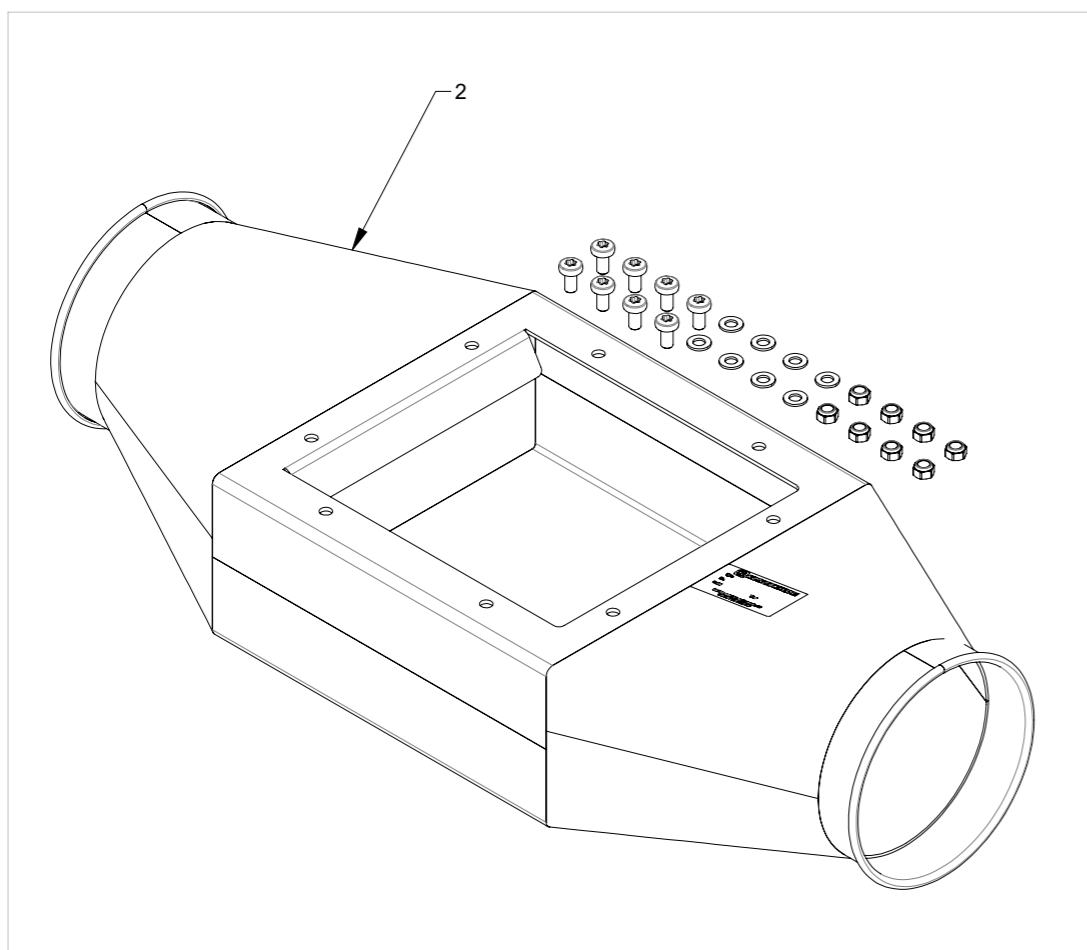

Pos.	Pcs.	Part no.	Description
1	1	122710503	RF20R Rotary valve inlet OK200, stainless
2	1	122710502	RF20R rotary valve horizontal outlet OK160, stainless