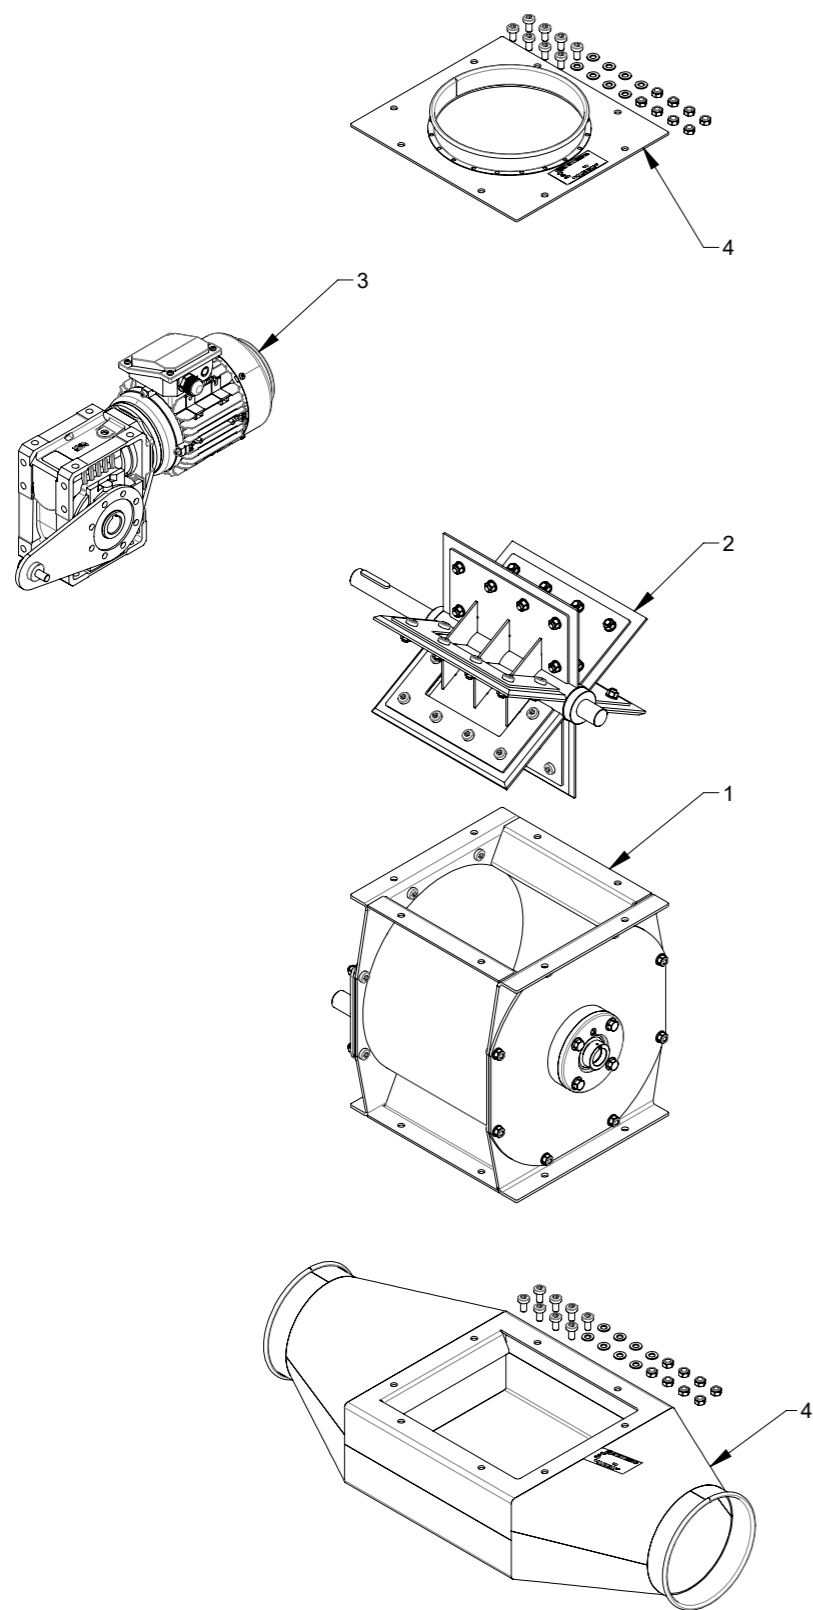

## Rotary valve

Spare parts list

Pos.	Spare parts list - page	Description
1	1 122710901-04-05	Rotary valve housing
1	2 122710901-06-07	Rotary valve rotor
1	3 122710901-08-09	Gear motors
1	4 122710901-10-11	Inlet / Outlet

Pos.	Pcs.	Part no.	Description
1	1	122710261	RF20R Rotor housing
2	2	122710262	Rotor cover welded
3	1	122710265	Bracket for torque arm
4	2	100413192	Radial seal Ø65-Ø48x10mm
5	2	100401114	Flange bearing 115x25 PME25-XL-N
6	16	100350530	Nut M8 DIN 985-6 A4
7	16	100350024	Washer M8 A2
8	14	100321021	Panhead screw M8x16 T40 A4
9	2	100321021	Panhead screw M8x25 T40 A4
10	8	100306235	Flange screw M8 x 20mm DIN 6921,elgalvanized

Service Kit

Pos.	Pcs.	Part no.	Description
1	1	122710264	Welded rotor RF20R
2	6	122710278	Rubber blade retainer RF20R
3	36	100321021	Panhead screw M8x25 T40 A4
4	36	100350024	Washer M8 A2
5	36	100315012	Nut M8 DIN 934 A4
6	1	100405013	Key A8x7x50mm DIN 6885
7	1	122710510	PUR rubber blades for RF20R rotary valve, 6 piece set

Pos.	Pcs.	Part no.	Description
1	1	122710503	RF20R Rotary valve inlet OK200, stainless
2	1	122710502	RF20R rotary valve horizontal outlet OK160, stainless

**Kongskilde Industries A/S**

Skælskørvej 64

DK - 4180 Sorø