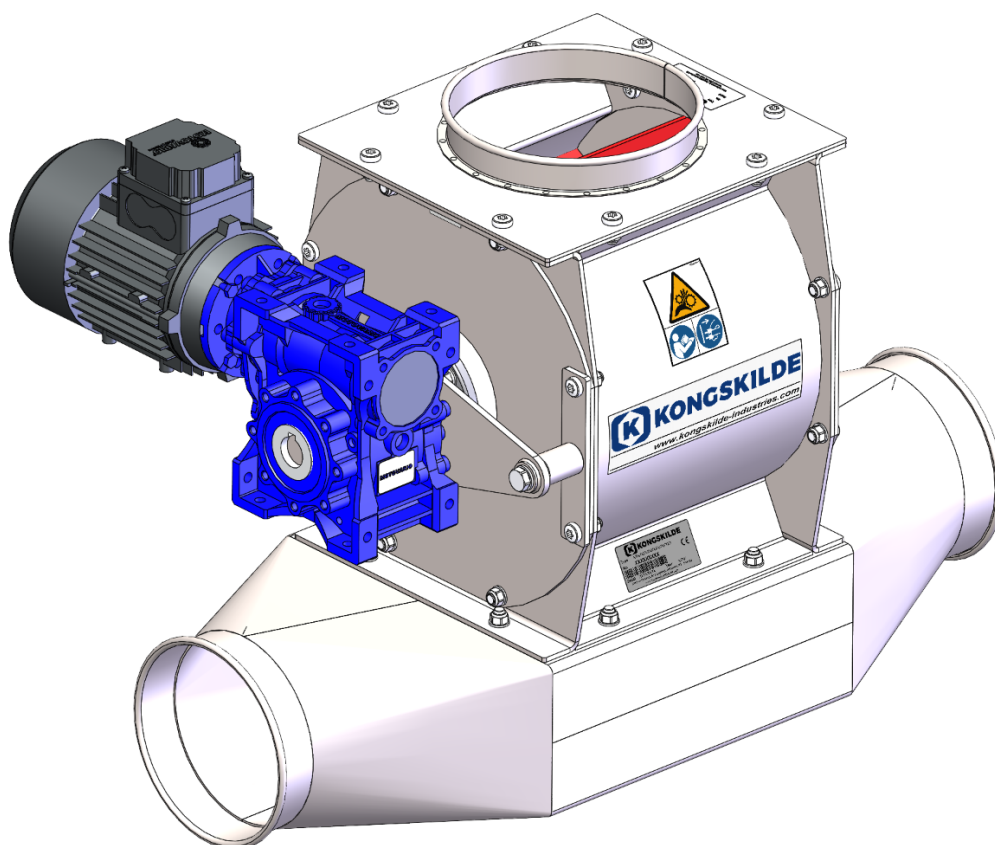

# ***RF20R stainless steel***

## Rotary valve

Spare parts list

Pos.	Spare parts list - page	Description
1	1 122710901-04-05	Rotary valve housing
1	2 122710901-06-07	Rotary valve rotor
1	3 122710901-08-09	Gear motors
1	4 122710901-10-11	Inlet / Outlet

Pos.	Pcs.	Part no.	Description
1	1	122710261	RF20R Rotor housing
2	2	122710262	Rotor cover welded
3	1	122710265	Bracket for torque arm
4	2	100413192	Radial seal Ø65-Ø48x10mm
5	2	100401114	Flange bearing 115x25 PME25-XL-N
6	16	100350530	Nut M8 DIN 985-6 A4
7	16	100350024	Washer M8 A2
8	14	100321021	Panhead screw M8x16 T40 A4
9	2	100321021	Panhead screw M8x25 T40 A4
10	8	100306235	Flange screw M8 x 20mm DIN 6921,elgalvanized

Service Kit

Pos.	Pcs.	Part no.	Description
1	1	122710264	Welded rotor RF20R
2	6	122710278	Rubber blade retainer RF20R
3	36	100321021	Panhead screw M8x25 T40 A4
4	36	100350024	Washer M8 A2
5	36	100315012	Nut M8 DIN 934 A4
6	1	100405013	Key A8x7x50mm DIN 6885
7	1	122710510	PUR rubber blades for RF20R rotary valve, 6 piece set