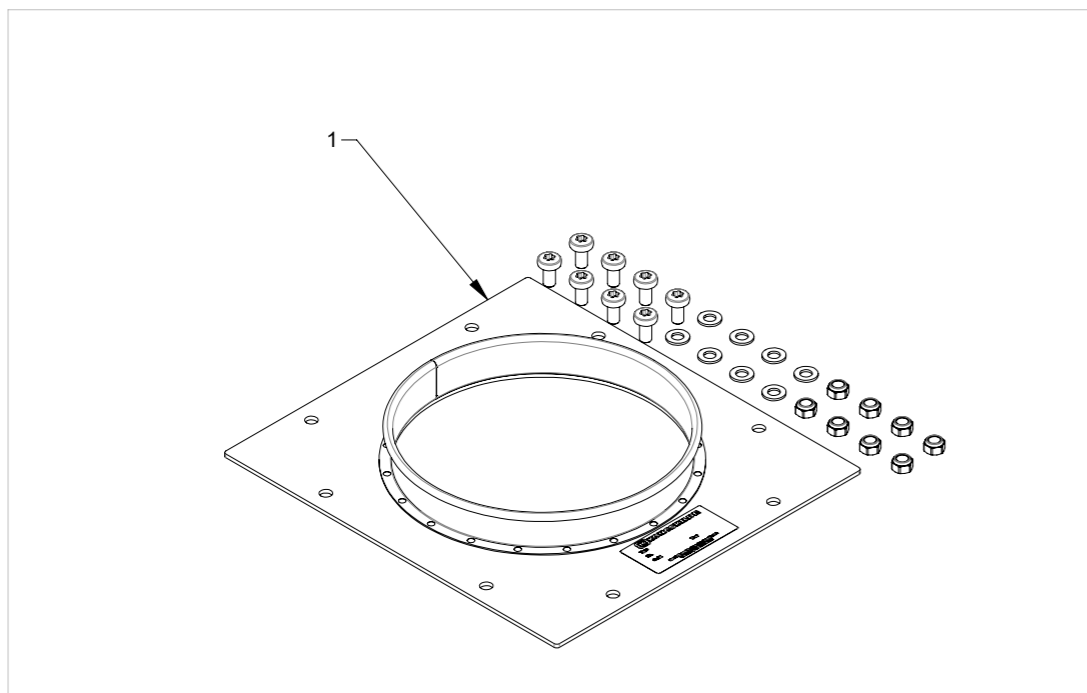

Pos.	Pcs.	Part no.	Description
1	1	122710503	RF20R Rotary valve inlet OK200, stainless
2	1	122710502	RF20R rotary valve horizontal outlet OK160, stainless