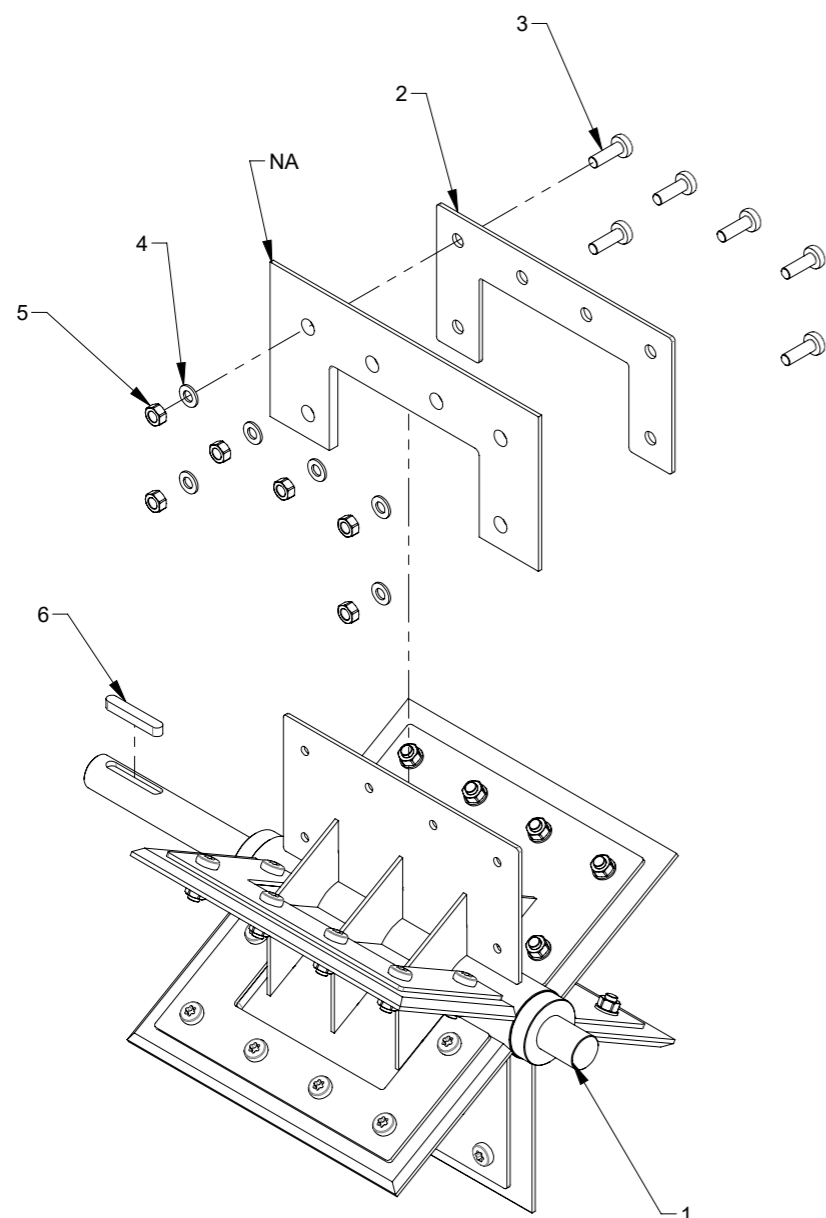

## Rotary valve

Spare parts list

Pos.	Spare parts list - page	Description
1	1 122710901-04-05	Rotary valve housing
1	2 122710901-06-07	Rotary valve rotor
1	3 122710901-08-09	Gear motors
1	4 122710901-10-11	Inlet / Outlet

Pos.	Pcs.	Part no.	Description
1	1	122710261	RF20R Rotor housing
2	2	122710262	Rotor cover welded
3	1	122710265	Bracket for torque arm
4	2	100413192	Radial seal Ø65-Ø48x10mm
5	2	100401114	Flange bearing 115x25 PME25-XL-N
6	16	100350530	Nut M8 DIN 985-6 A4
7	16	100350024	Washer M8 A2
8	14	100321021	Panhead screw M8x16 T40 A4
9	2	100321021	Panhead screw M8x25 T40 A4
10	8	100306235	Flange screw M8 x 20mm DIN 6921,elgalvanized

Service Kit

Pos.	Pcs.	Part no.	Description
1	1	122710264	Welded rotor RF20R
2	6	122710278	Rubber blade retainer RF20R
3	36	100321021	Panhead screw M8x25 T40 A4
4	36	100350024	Washer M8 A2
5	36	100315012	Nut M8 DIN 934 A4
6	1	100405013	Key A8x7x50mm DIN 6885
7	1	122710510	PUR rubber blades for RF20R rotary valve, 6 piece set

Pos.	Pcs.	Part no.	Description
1	1	122710503	RF20R Rotary valve inlet OK200, stainless
2	1	122710502	RF20R rotary valve horizontal outlet OK160, stainless

**Kongskilde Industries A/S**

Skælskørvej 64

DK - 4180 Sorø