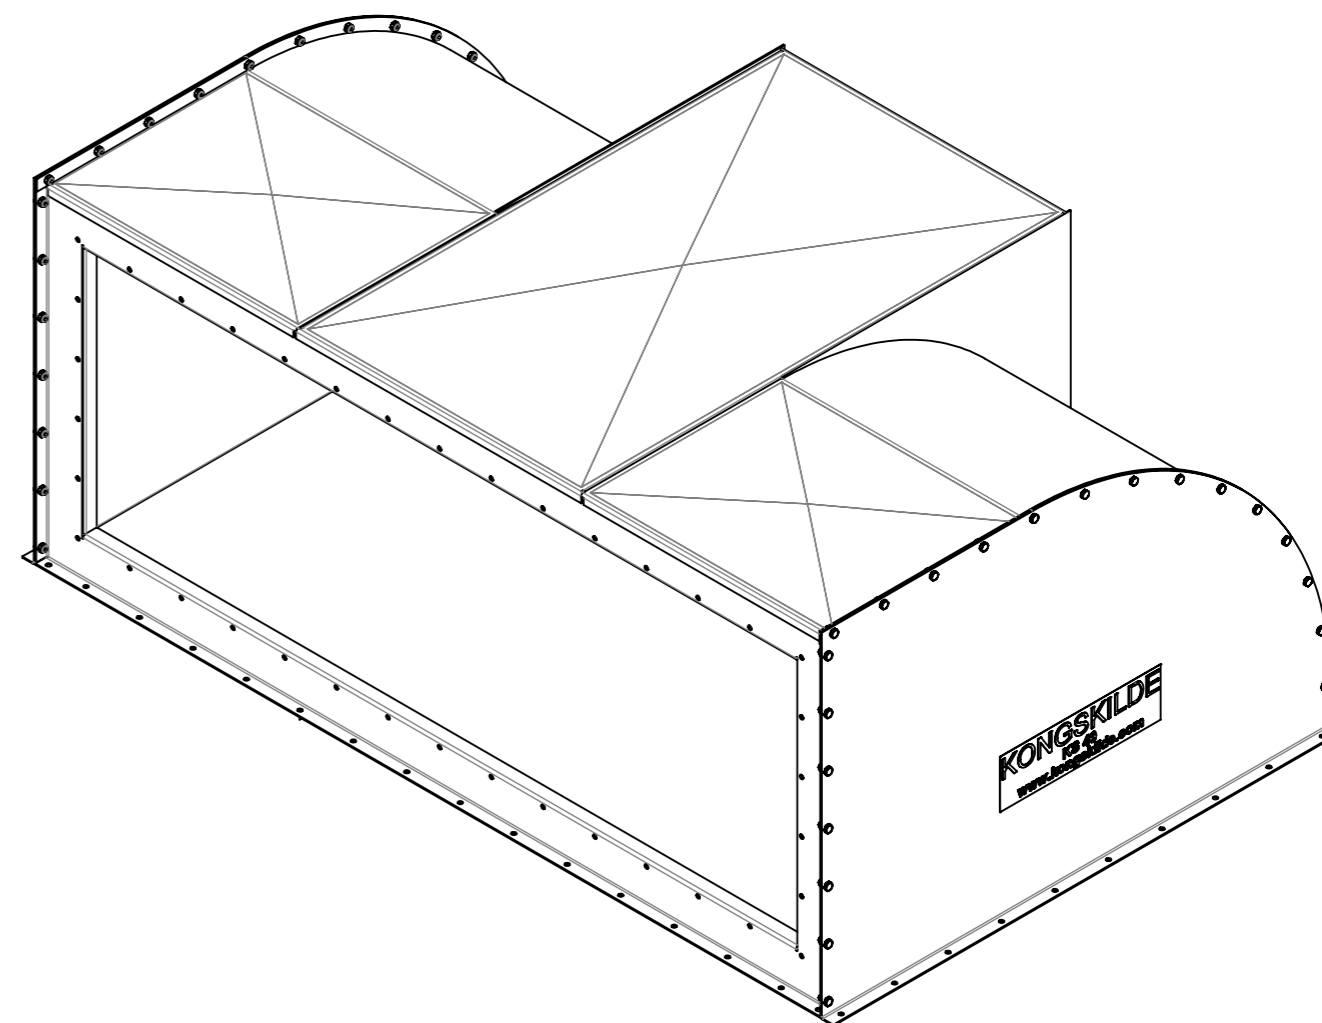

DETAIL A (1 : 3)

DETAIL B (1 : 3)

Pos.	Pieces	Part no.	Notes
1.1	1	121109227	ROTOR WELDED
1.2	5	121109224	BRACKET FOR LONG RUBBER SEAL
1.3	10	121109225	BRACKET FOR SHORT RUBBER SEAL
1.4	10	121109320	SHORT RUBBER SEAL
1.5	5	121109319	LONG RUBBER SEAL
1.6	170	100306017	M8x30 DIN 933
1.7	170	100316003	M8 DIN 985-6

DETAIL A (1:1)

Pos.	Pieces	Part no.	Notes
1.1	1	121109235	COMPLETE SKIRT WITH LIP
1.2	1	121109238	SKIRT
1.3	1	121109242	SIDECAP GEARSIDE
1.5	1	121109332	PERFORATED UPPER SKIRT
1.6	2	121109335	PERFORATED END PLATE
1.7	1	121109257	END CAP
1.13	188	100316004	M10 DIN 985-6
1.22	1	121109321	Ordre 19,5m of 100203030
1.29	188	100308004	M10x20 DIN 933