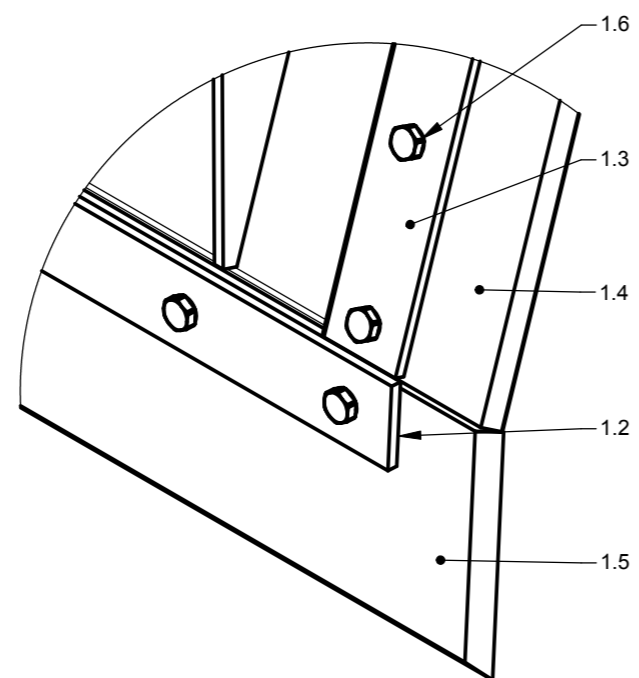

## Separator - with Ø6 sieve

Spare parts list

Pos.	Pieces	Part no.	Notes
1	1	121109338-04-05	ROTOR
2	1	121109338-06-07	ROTOR HOUSE
3	1	121109338-08-09	TOP HOUSE
4	1	121109338-10-11	VARIOUS PART
5	1	121109338-12-13	MOTOR

DETAIL A (1 : 3)

DETAIL B (1 : 3)

Pos.	Pieces	Part no.	Notes
1.1	1	121109227	ROTOR WELDED
1.2	5	121109224	BRACKET FOR LONG RUBBER SEAL
1.3	10	121109225	BRACKET FOR SHORT RUBBER SEAL
1.4	10	121109320	SHORT RUBBER SEAL
1.5	5	121109319	LONG RUBBER SEAL
1.6	170	100306017	M8x30 DIN 933
1.7	170	100316003	M8 DIN 985-6

DETAIL A (1:1)

Pos.	Pieces	Part no.	Notes
1.1	1	121109235	COMPLETE SKIRT WITH LIP
1.2	1	121109238	SKIRT
1.3	1	121109242	SIDECAP GEARSIDE
1.5	1	121109332	PERFORATED UPPER SKIRT
1.6	2	121109335	PERFORATED END PLATE
1.7	1	121109257	END CAP
1.13	188	100316004	M10 DIN 985-6
1.22	1	121109321	Ordre 19,5m of 100203030
1.29	188	100308004	M10x20 DIN 933

DETAIL A (1 : 2)

Pos.	Pieces	Part no.	Notes
1.8	1	121109264	COMPLETE TOP
1.9	1	121109265	
1.10	1	121109266	
1.13	188	100316004	M10 DIN 985-6
1.29	188	100308004	M10x20 DIN 933

DETAIL A (1 : 7)

DETAIL C (1 : 3)