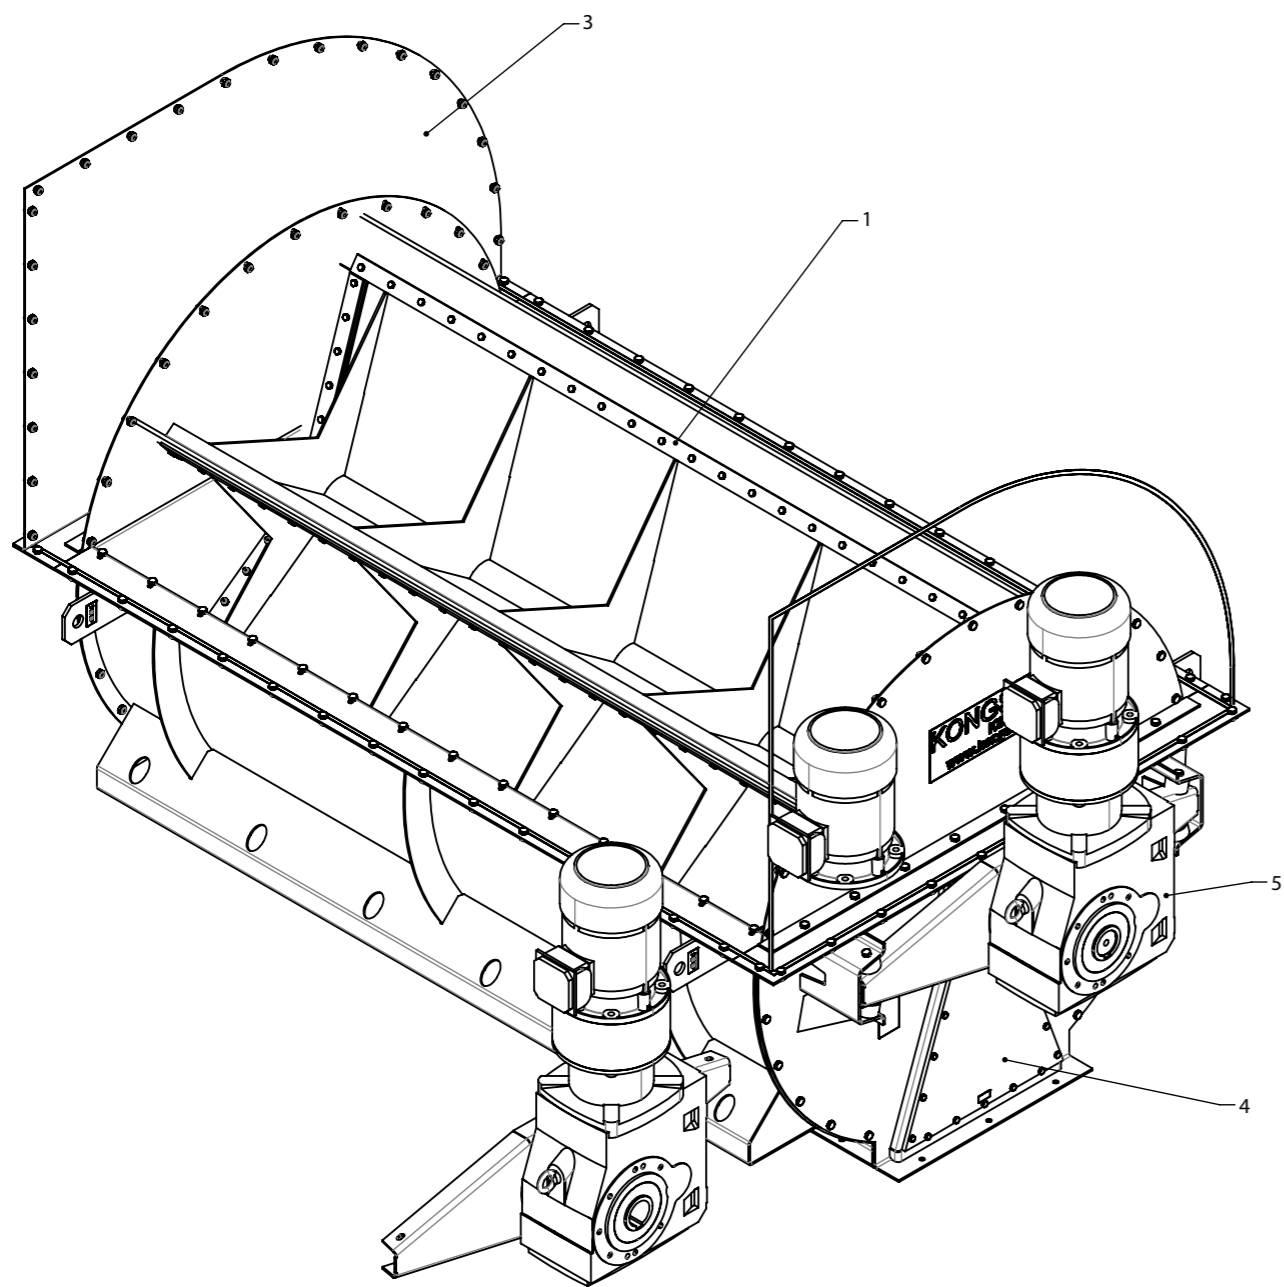

## Separator - with Ø6 sieve

Spare parts list

Pos.	Pieces	Part no.	Notes
1	1	121109338-04-05	ROTOR
2	1	121109338-06-07	ROTOR HOUSE
3	1	121109338-08-09	TOP HOUSE
4	1	121109338-10-11	VARIOUS PART
5	1	121109338-12-13	MOTOR

DETAIL A (1 : 3)

DETAIL B (1 : 3)

Pos.	Pieces	Part no.	Notes
1.1	1	121109227	ROTOR WELDED
1.2	5	121109224	BRACKET FOR LONG RUBBER SEAL
1.3	10	121109225	BRACKET FOR SHORT RUBBER SEAL
1.4	10	121109320	SHORT RUBBER SEAL
1.5	5	121109319	LONG RUBBER SEAL
1.6	170	100306017	M8x30 DIN 933
1.7	170	100316003	M8 DIN 985-6

DETAIL A (1:1)

Pos.	Pieces	Part no.	Notes
1.1	1	121109235	COMPLETE SKIRT WITH LIP
1.2	1	121109238	SKIRT
1.3	1	121109242	SIDECAP GEARSIDE
1.5	1	121109332	PERFORATED UPPER SKIRT
1.6	2	121109335	PERFORATED END PLATE
1.7	1	121109257	END CAP
1.13	188	100316004	M10 DIN 985-6
1.22	1	121109321	Ordre 19,5m of 100203030
1.29	188	100308004	M10x20 DIN 933

DETAIL A (1 : 2)

Pos.	Pieces	Part no.	Notes
1.8	1	121109264	COMPLETE TOP
1.9	1	121109265	
1.10	1	121109266	
1.13	188	100316004	M10 DIN 985-6
1.29	188	100308004	M10x20 DIN 933

DETAIL A (1 : 7)

DETAIL C (1 : 3)