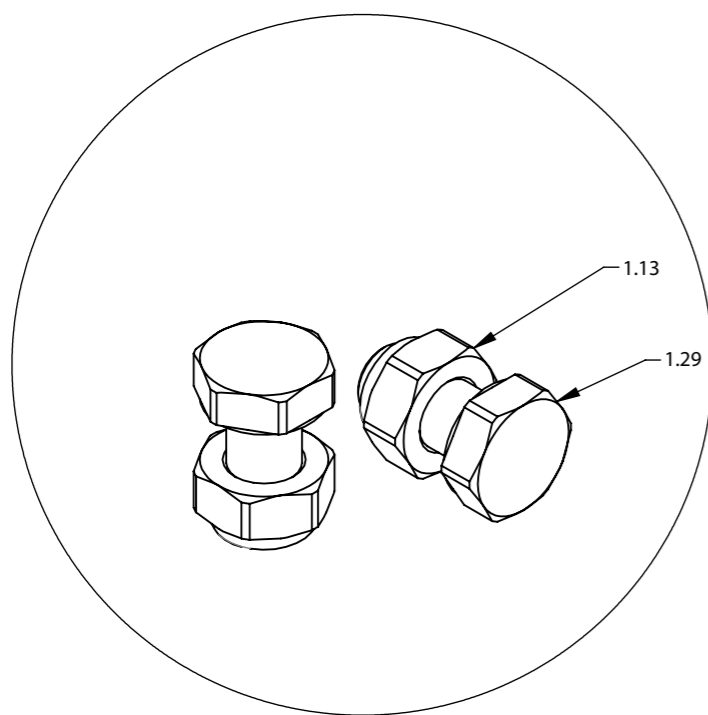

## Separator - with Ø6 sieve

Spare parts list

Pos.	Pieces	Part no.	Notes
1	1	121109338-04-05	ROTOR
2	1	121109338-06-07	ROTOR HOUSE
3	1	121109338-08-09	TOP HOUSE
4	1	121109338-10-11	VARIOUS PART
5	1	121109338-12-13	MOTOR

DETAIL A (1 : 3)

DETAIL B (1 : 3)

Pos.	Pieces	Part no.	Notes
1.1	1	121109227	ROTOR WELDED
1.2	5	121109224	BRACKET FOR LONG RUBBER SEAL
1.3	10	121109225	BRACKET FOR SHORT RUBBER SEAL
1.4	10	121109320	SHORT RUBBER SEAL
1.5	5	121109319	LONG RUBBER SEAL
1.6	170	100306017	M8x30 DIN 933
1.7	170	100316003	M8 DIN 985-6

DETAIL A (1:1)

Pos.	Pieces	Part no.	Notes
1.1	1	121109235	COMPLETE SKIRT WITH LIP
1.2	1	121109238	SKIRT
1.3	1	121109242	SIDECAP GEARSIDE
1.5	1	121109332	PERFORATED UPPER SKIRT
1.6	2	121109335	PERFORATED END PLATE
1.7	1	121109257	END CAP
1.13	188	100316004	M10 DIN 985-6
1.22	1	121109321	Ordre 19,5m of 100203030
1.29	188	100308004	M10x20 DIN 933

DETAIL A (1 : 2)

Pos.	Pieces	Part no.	Notes
1.8	1	121109264	COMPLETE TOP
1.9	1	121109265	
1.10	1	121109266	
1.13	188	100316004	M10 DIN 985-6
1.29	188	100308004	M10x20 DIN 933

DETAIL A (1 : 7)

DETAIL C (1 : 3)