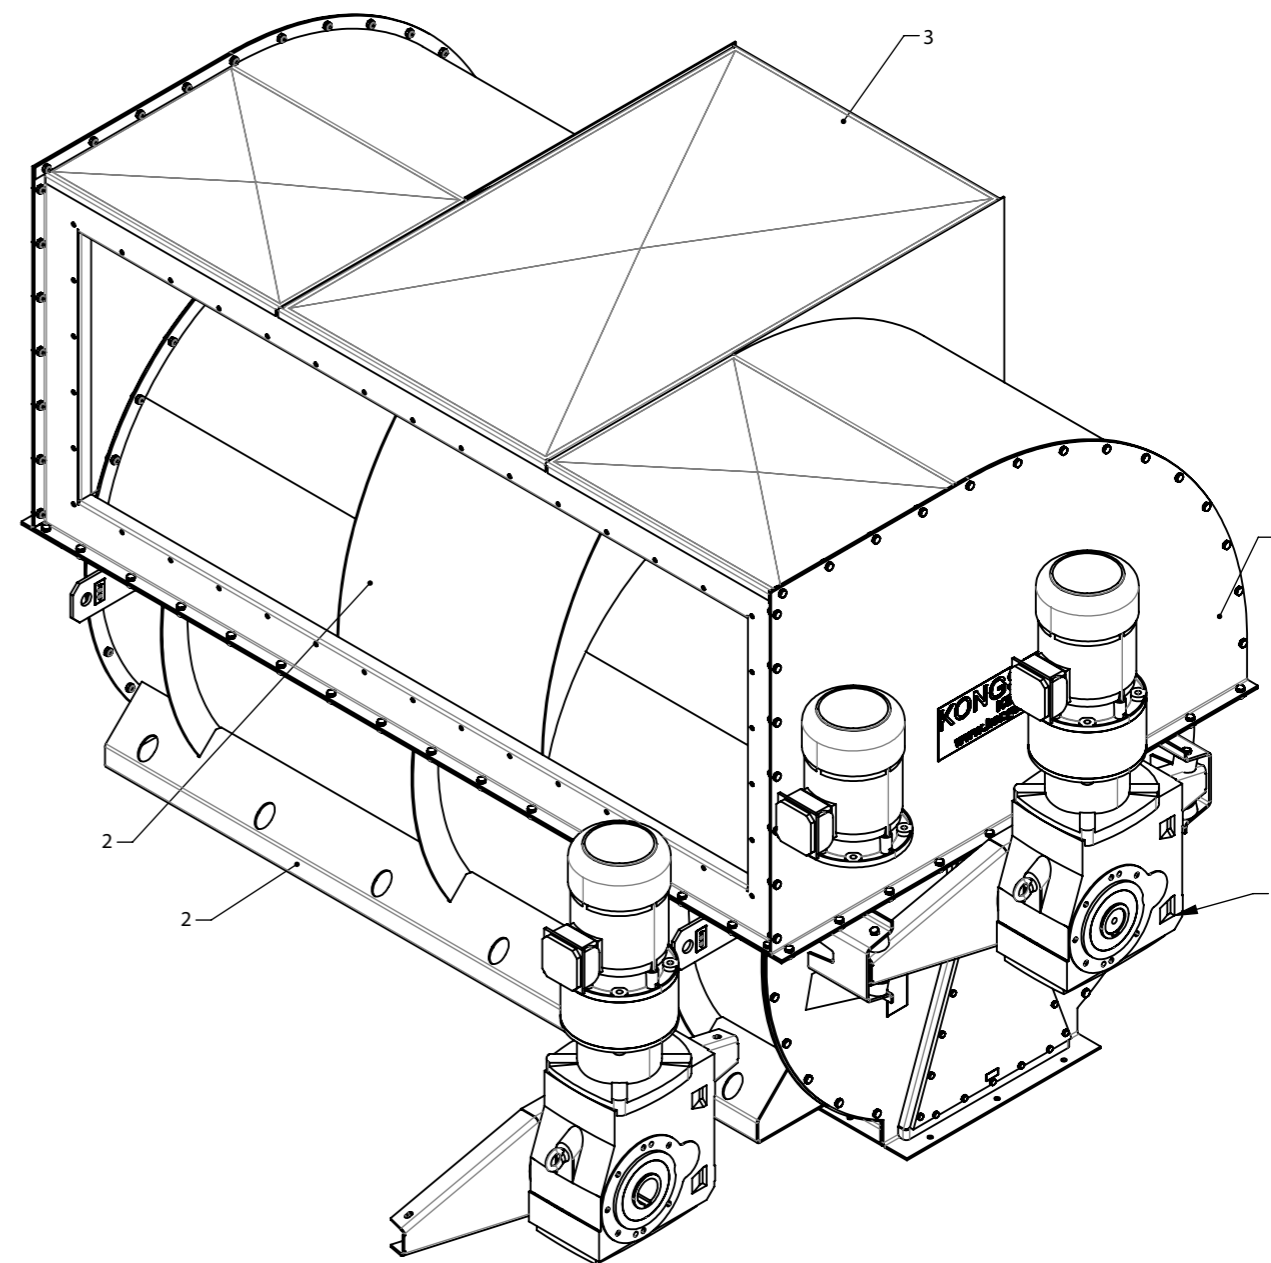

## Separator - with Ø6 sieve

Spare parts list

Pos.	Pieces	Part no.	Notes
1	1	121109338-04-05	ROTOR
2	1	121109338-06-07	ROTOR HOUSE
3	1	121109338-08-09	TOP HOUSE
4	1	121109338-10-11	VARIOUS PART
5	1	121109338-12-13	MOTOR

DETAIL A (1 : 3)

DETAIL B (1 : 3)

Pos.	Pieces	Part no.	Notes
1.1	1	121109227	ROTOR WELDED
1.2	5	121109224	BRACKET FOR LONG RUBBER SEAL
1.3	10	121109225	BRACKET FOR SHORT RUBBER SEAL
1.4	10	121109320	SHORT RUBBER SEAL
1.5	5	121109319	LONG RUBBER SEAL
1.6	170	100306017	M8x30 DIN 933
1.7	170	100316003	M8 DIN 985-6

DETAIL A (1:1)

Pos.	Pieces	Part no.	Notes
1.1	1	121109235	COMPLETE SKIRT WITH LIP
1.2	1	121109238	SKIRT
1.3	1	121109242	SIDECAP GEARSIDE
1.5	1	121109332	PERFORATED UPPER SKIRT
1.6	2	121109335	PERFORATED END PLATE
1.7	1	121109257	END CAP
1.13	188	100316004	M10 DIN 985-6
1.22	1	121109321	Ordre 19,5m of 100203030
1.29	188	100308004	M10x20 DIN 933