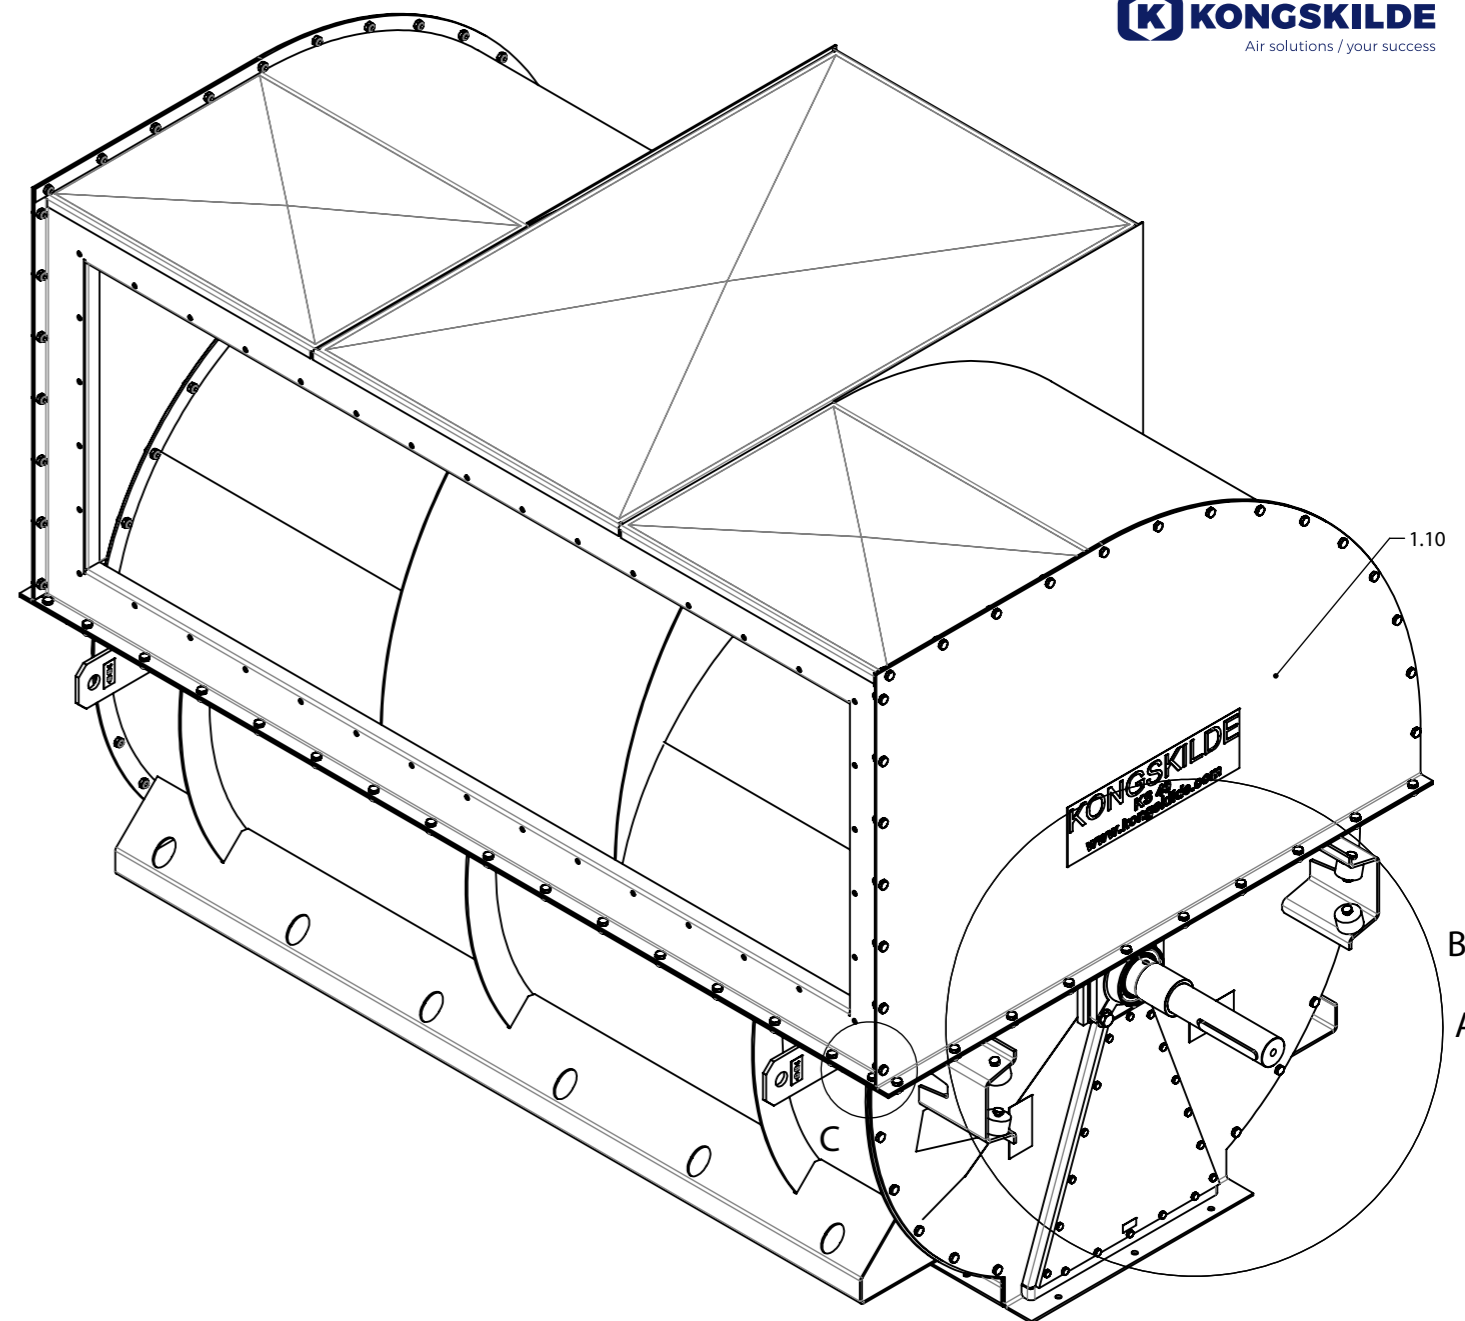

Pos.	Pieces	Part no.	Notes
1.11	2	121109267	
1.12	2	121109269	
1.13	188	100316004	M10 DIN 985-6
1.14	4	100323369	
1.15	8	100308036	M10x16 DIN 933
1.16	36	100308002	M8x25 DIN 933
1.17	1	121109293	BUSHING FOR GEAR
1.18	1	100405037	KEY A8x7x16 DIN 6885
1.19	8	100306055	M16x40 DIN 933
1.20	8	100331012	Washer 5/8"
1.21	2	100401094	Flanged bearing FYJ 60 TF
1.29	188	100308004	M10x20 DIN 933