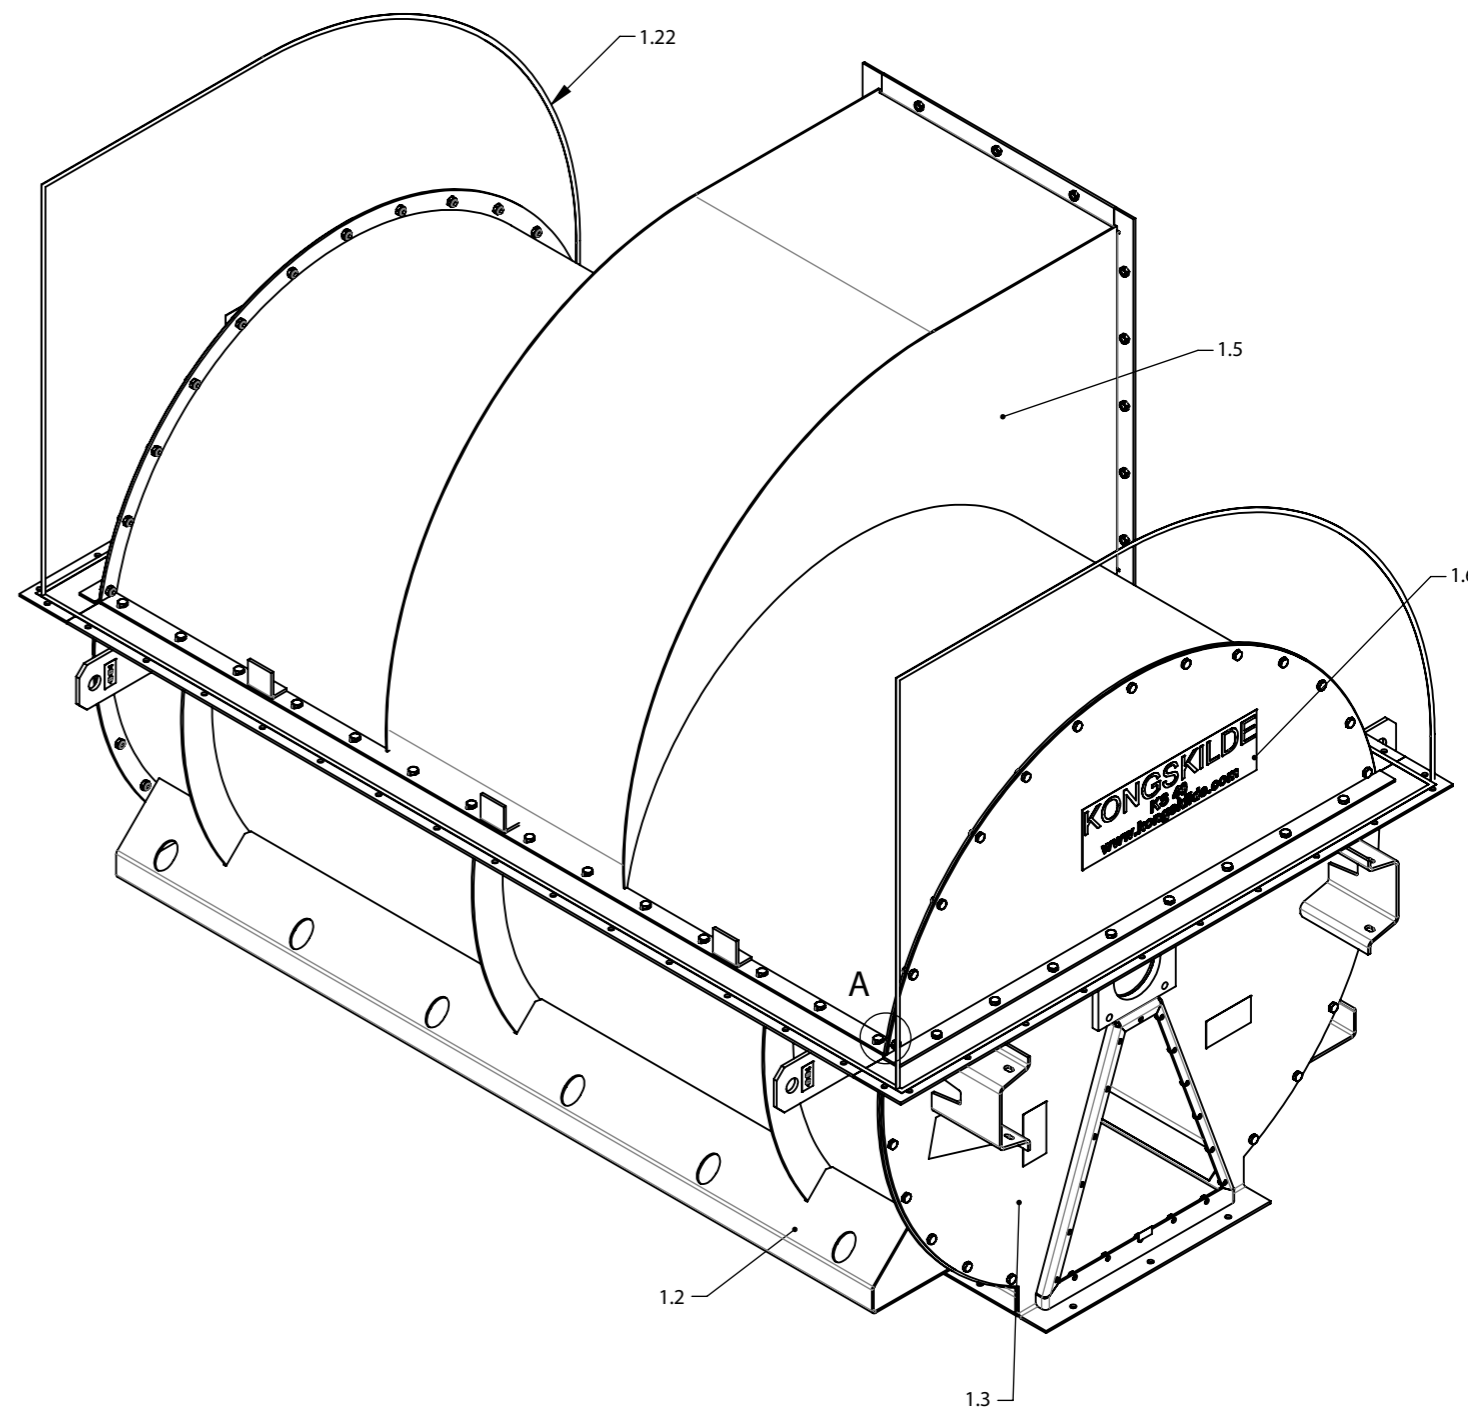

## Separator - with Ø6 sieve

Spare parts list

Pos.	Pieces	Part no.	Notes
1	1	121109338-04-05	ROTOR
2	1	121109338-06-07	ROTOR HOUSE
3	1	121109338-08-09	TOP HOUSE
4	1	121109338-10-11	VARIOUS PART
5	1	121109338-12-13	MOTOR

DETAIL A (1 : 3)

DETAIL B (1 : 3)

Pos.	Pieces	Part no.	Notes
1.1	1	121109227	ROTOR WELDED
1.2	5	121109224	BRACKET FOR LONG RUBBER SEAL
1.3	10	121109225	BRACKET FOR SHORT RUBBER SEAL
1.4	10	121109320	SHORT RUBBER SEAL
1.5	5	121109319	LONG RUBBER SEAL
1.6	170	100306017	M8x30 DIN 933
1.7	170	100316003	M8 DIN 985-6

DETAIL A (1:1)

Pos.	Pieces	Part no.	Notes
1.1	1	121109235	COMPLETE SKIRT WITH LIP
1.2	1	121109238	SKIRT
1.3	1	121109242	SIDECAP GEARSIDE
1.5	1	121109332	PERFORATED UPPER SKIRT
1.6	2	121109335	PERFORATED END PLATE
1.7	1	121109257	END CAP
1.13	188	100316004	M10 DIN 985-6
1.22	1	121109321	Ordre 19,5m of 100203030
1.29	188	100308004	M10x20 DIN 933

DETAIL A (1 : 2)

Pos.	Pieces	Part no.	Notes
1.8	1	121109264	COMPLETE TOP
1.9	1	121109265	
1.10	1	121109266	
1.13	188	100316004	M10 DIN 985-6
1.29	188	100308004	M10x20 DIN 933

DETAIL A (1 : 7)

DETAIL C (1 : 3)