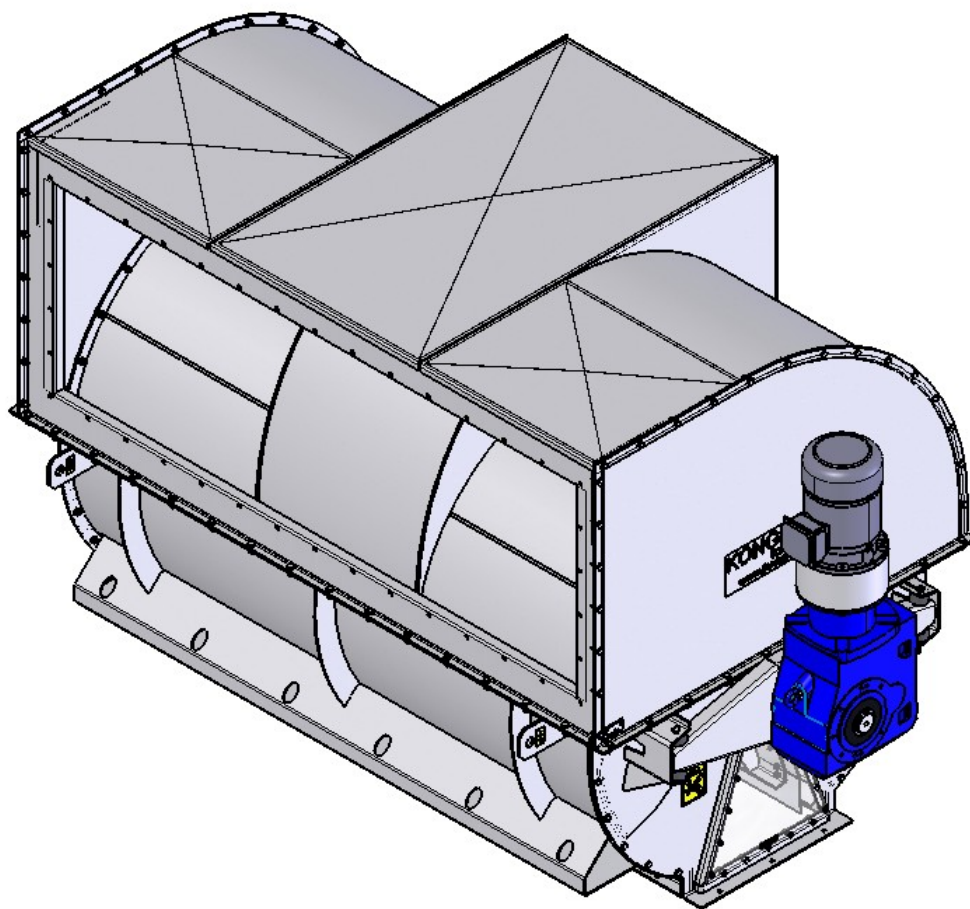

# KS 40

## Separator - with Ø6 sieve

Spare parts list

Pos.	Pieces	Part no.	Notes
1	1	121109338-04-05	ROTOR
2	1	121109338-06-07	ROTOR HOUSE
3	1	121109338-08-09	TOP HOUSE
4	1	121109338-10-11	VARIOUS PART
5	1	121109338-12-13	MOTOR

DETAIL A (1 : 3)

DETAIL B (1 : 3)

Pos.	Pieces	Part no.	Notes
1.1	1	121109227	ROTOR WELDED
1.2	5	121109224	BRACKET FOR LONG RUBBER SEAL
1.3	10	121109225	BRACKET FOR SHORT RUBBER SEAL
1.4	10	121109320	SHORT RUBBER SEAL
1.5	5	121109319	LONG RUBBER SEAL
1.6	170	100306017	M8x30 DIN 933
1.7	170	100316003	M8 DIN 985-6

DETAIL A (1:1)

Pos.	Pieces	Part no.	Notes
1.1	1	121109235	COMPLETE SKIRT WITH LIP
1.2	1	121109238	SKIRT
1.3	1	121109242	SIDECAP GEARSIDE
1.5	1	121109332	PERFORATED UPPER SKIRT
1.6	2	121109335	PERFORATED END PLATE
1.7	1	121109257	END CAP
1.13	188	100316004	M10 DIN 985-6
1.22	1	121109321	Ordre 19,5m of 100203030
1.29	188	100308004	M10x20 DIN 933