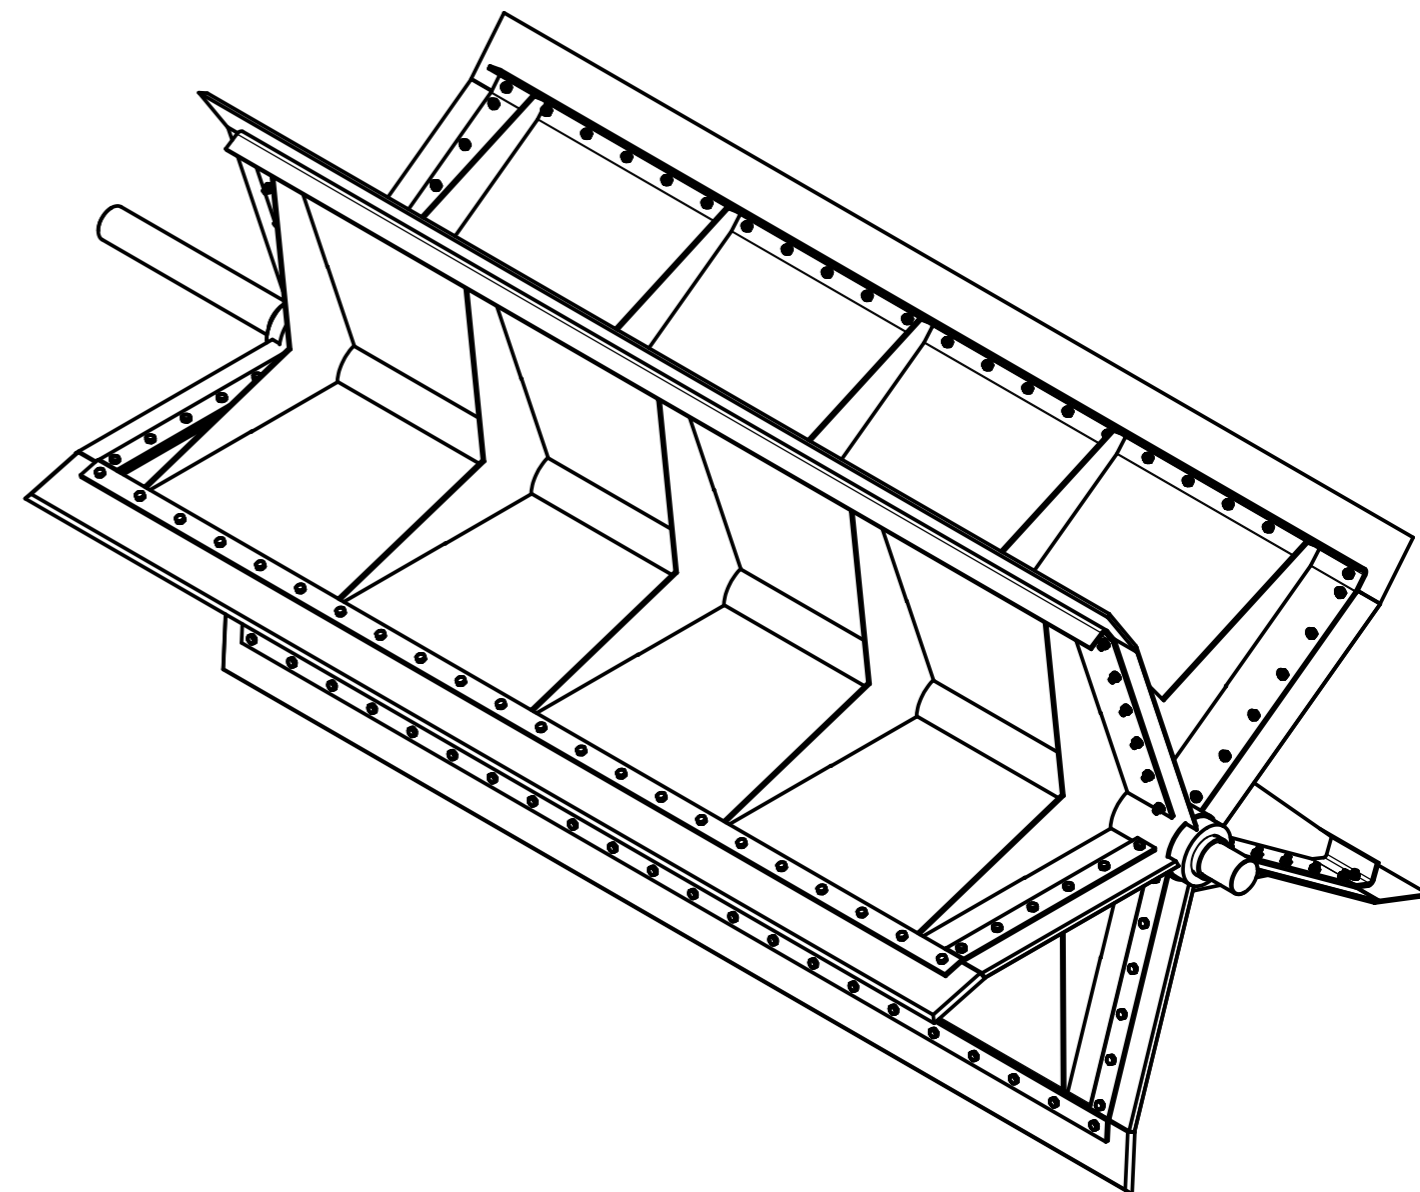

## Separator - with Ø6 sieve

Spare parts list

Pos.	Pieces	Part no.	Notes
1	1	121109338-04-05	ROTOR
2	1	121109338-06-07	ROTOR HOUSE
3	1	121109338-08-09	TOP HOUSE
4	1	121109338-10-11	VARIOUS PART
5	1	121109338-12-13	MOTOR

DETAIL A (1 : 3)

DETAIL B (1 : 3)

Pos.	Pieces	Part no.	Notes
1.1	1	121109227	ROTOR WELDED
1.2	5	121109224	BRACKET FOR LONG RUBBER SEAL
1.3	10	121109225	BRACKET FOR SHORT RUBBER SEAL
1.4	10	121109320	SHORT RUBBER SEAL
1.5	5	121109319	LONG RUBBER SEAL
1.6	170	100306017	M8x30 DIN 933
1.7	170	100316003	M8 DIN 985-6

DETAIL A (1:1)

Pos.	Pieces	Part no.	Notes
1.1	1	121109235	COMPLETE SKIRT WITH LIP
1.2	1	121109238	SKIRT
1.3	1	121109242	SIDECAP GEARSIDE
1.5	1	121109332	PERFORATED UPPER SKIRT
1.6	2	121109335	PERFORATED END PLATE
1.7	1	121109257	END CAP
1.13	188	100316004	M10 DIN 985-6
1.22	1	121109321	Ordre 19,5m of 100203030
1.29	188	100308004	M10x20 DIN 933

DETAIL A (1 : 2)

Pos.	Pieces	Part no.	Notes
1.8	1	121109264	COMPLETE TOP
1.9	1	121109265	
1.10	1	121109266	
1.13	188	100316004	M10 DIN 985-6
1.29	188	100308004	M10x20 DIN 933

DETAIL A (1 : 7)

DETAIL C (1 : 3)