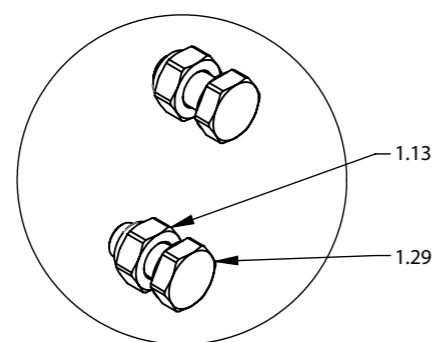

## Separator - with Ø6 sieve

Spare parts list

Pos.	Pieces	Part no.	Notes
1	1	121109338-04-05	ROTOR
2	1	121109338-06-07	ROTOR HOUSE
3	1	121109338-08-09	TOP HOUSE
4	1	121109338-10-11	VARIOUS PART
5	1	121109338-12-13	MOTOR

DETAIL A (1 : 3)

DETAIL B (1 : 3)

Pos.	Pieces	Part no.	Notes
1.1	1	121109227	ROTOR WELDED
1.2	5	121109224	BRACKET FOR LONG RUBBER SEAL
1.3	10	121109225	BRACKET FOR SHORT RUBBER SEAL
1.4	10	121109320	SHORT RUBBER SEAL
1.5	5	121109319	LONG RUBBER SEAL
1.6	170	100306017	M8x30 DIN 933
1.7	170	100316003	M8 DIN 985-6

DETAIL A (1:1)

Pos.	Pieces	Part no.	Notes
1.1	1	121109235	COMPLETE SKIRT WITH LIP
1.2	1	121109238	SKIRT
1.3	1	121109242	SIDECAP GEARSIDE
1.5	1	121109332	PERFORATED UPPER SKIRT
1.6	2	121109335	PERFORATED END PLATE
1.7	1	121109257	END CAP
1.13	188	100316004	M10 DIN 985-6
1.22	1	121109321	Ordre 19,5m of 100203030
1.29	188	100308004	M10x20 DIN 933

DETAIL A (1 : 2)

Pos.	Pieces	Part no.	Notes
1.8	1	121109264	COMPLETE TOP
1.9	1	121109265	
1.10	1	121109266	
1.13	188	100316004	M10 DIN 985-6
1.29	188	100308004	M10x20 DIN 933

DETAIL A (1 : 7)

DETAIL C (1 : 3)