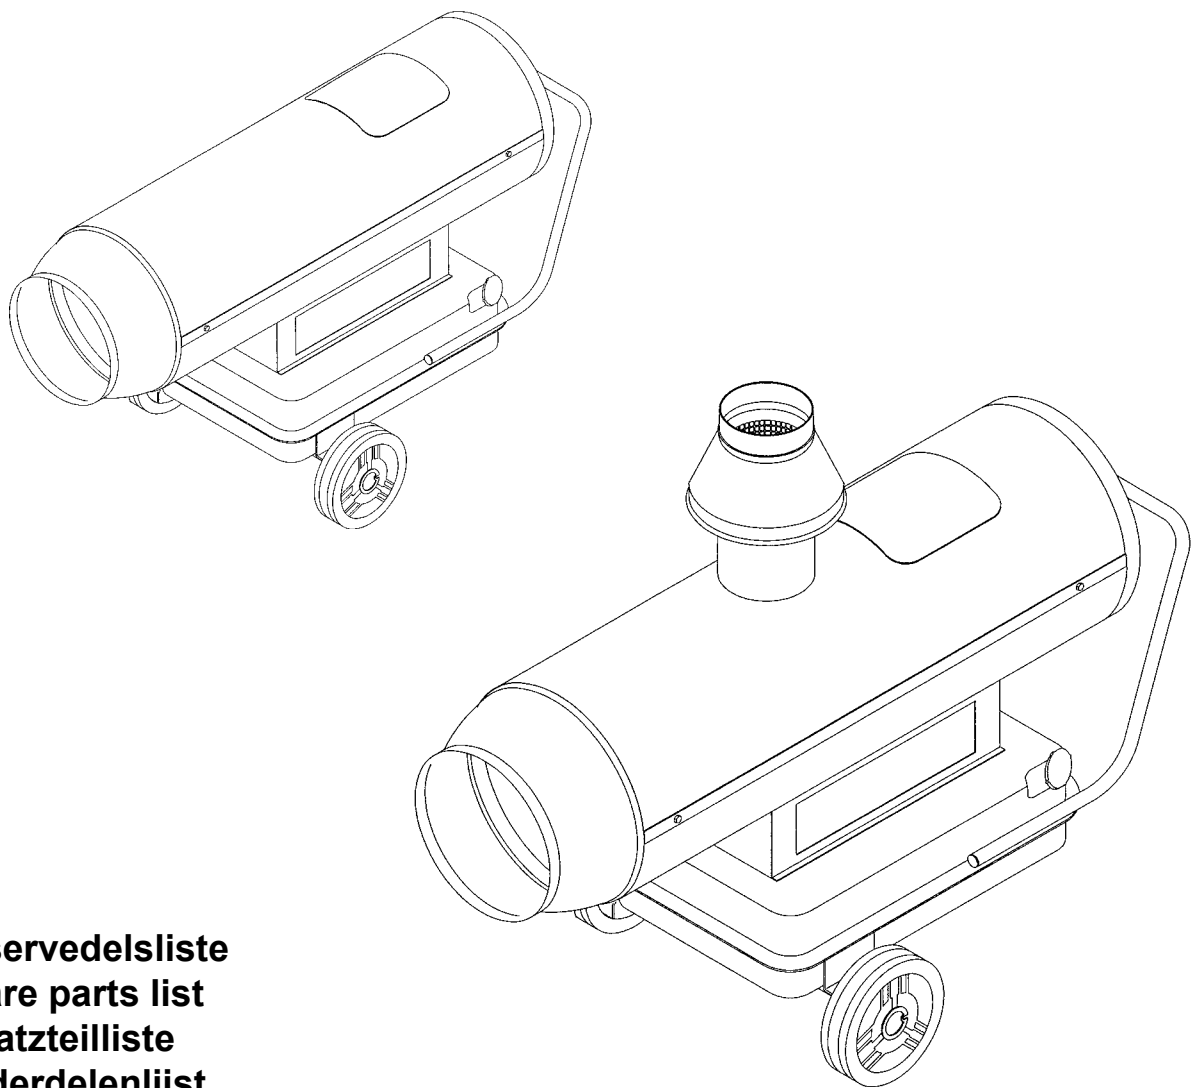

KA 20/40/70

KAI 20/35/65

Reservedelsliste

Spare parts list

Ersatzteilliste

Onderdelenlijst

Liste de pièce de rechange

Lista dei pezzi di ricambio