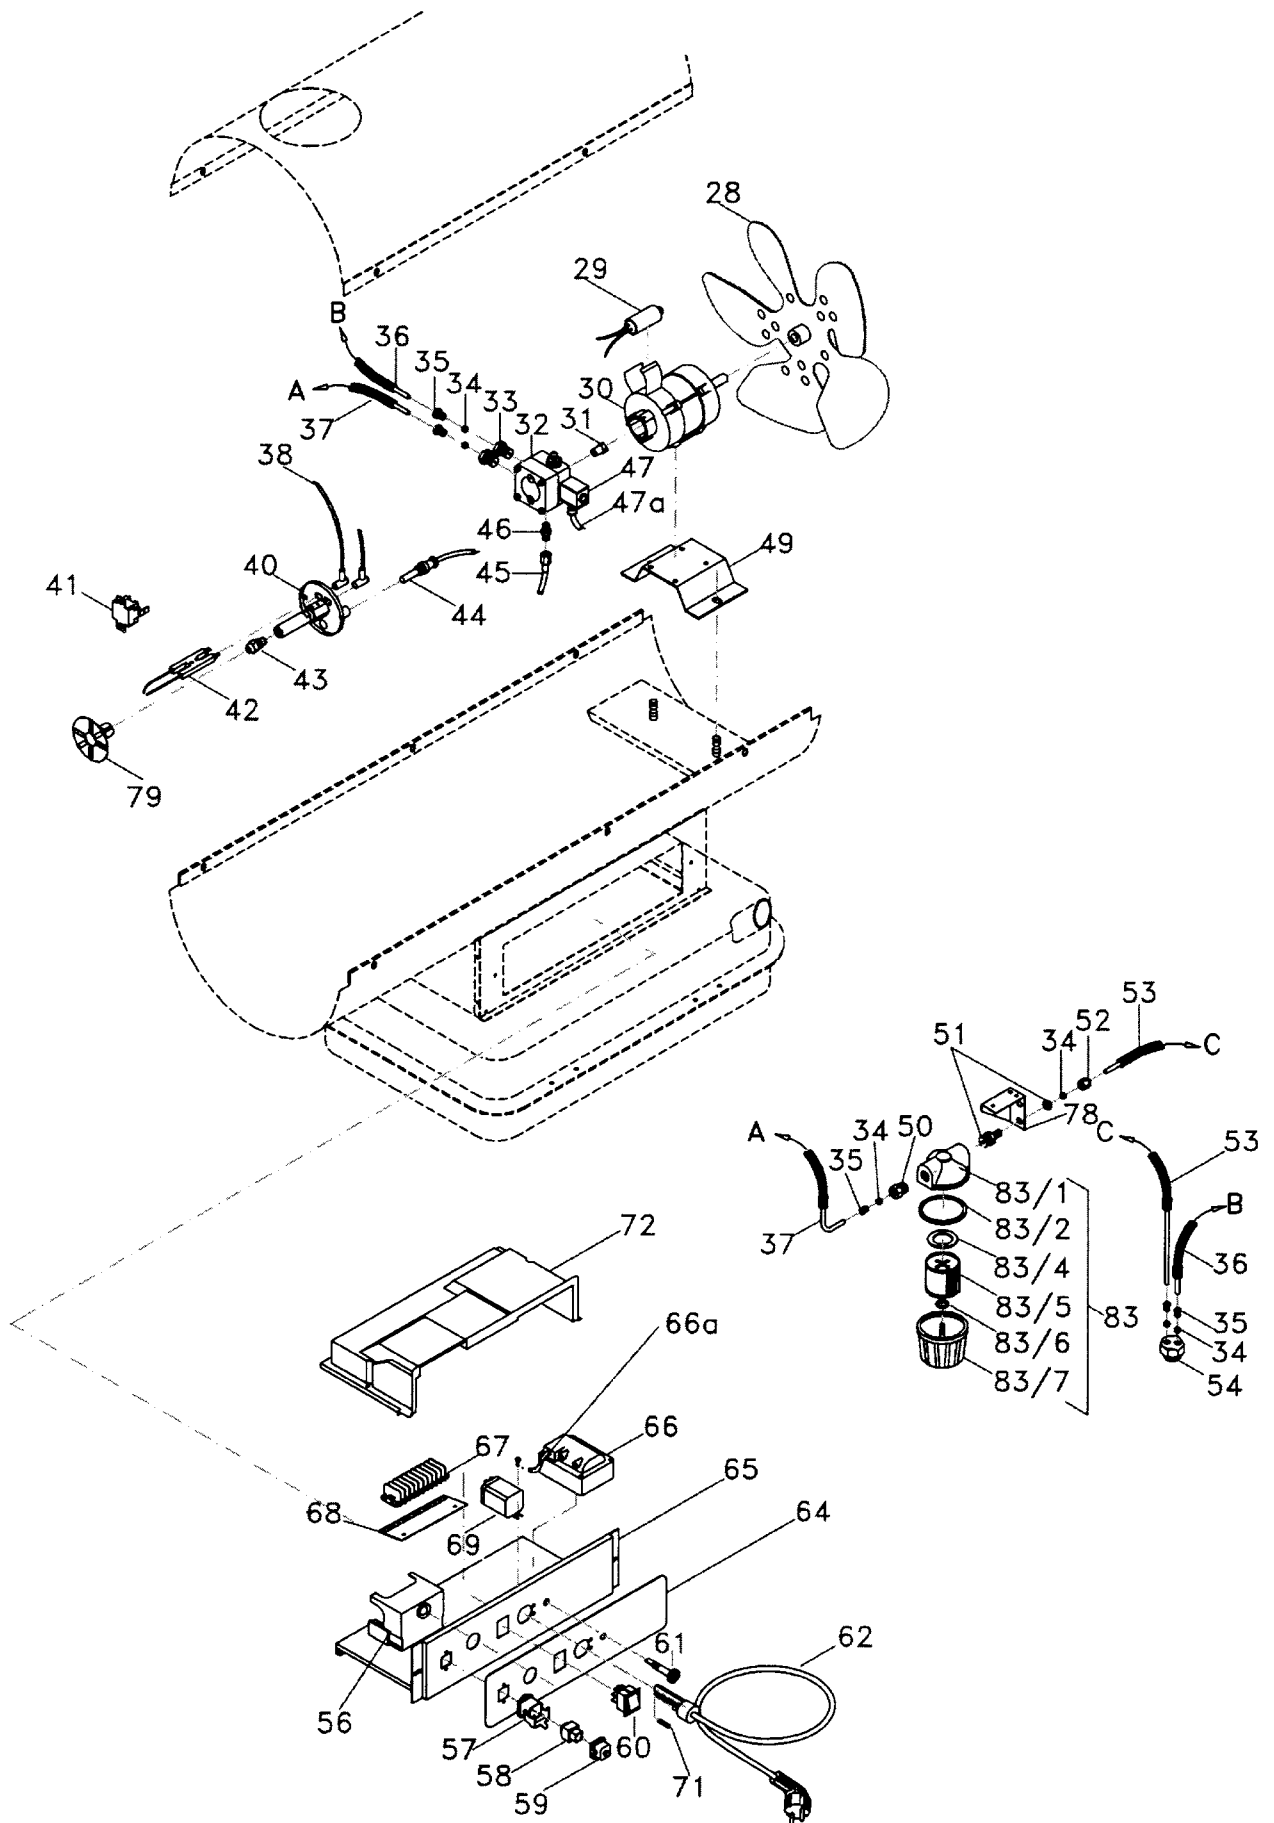

# KA 20/40/70 KAI 20/35/65

Fig.	Part no.	Pieces	Notes
28	9021087001100	1	Ventilator, KA 20 - KAI 20
28	9021087000200	1	Ventilator, KA 40 - KAI 35
28	9021087000100	1	Ventilator, KA 70 - KAI 65
29	9021049001000	1	Capacitor, KA 20 - KAI 20
29	9021049001100	1	Capacitor, KA 40 - KAI 35
29	9021049001200	1	Capacitor, KA 70 - KAI 65
30	9021040000500	1	Motor, KA 20 - KAI 20
30	9021040000600	1	Motor, KA 40 - KAI 35
30	9021040000700	1	Motor, KA 70 - KAI 65
31	9021001001300	1	Coupling, KA 20/40 - KAI 20/35
31	9021001001400	1	Coupling, KA 70 - KAI 65
32	9021089002500	1	Pump, KA 20/40 - KAI 20/35
32	9021089005000	1	Pump, KA 70 - KAI 65
33	9021066001300	1	Fitting, All models
34	9021067009100	1	Ogive D6, All models
35	9021066001600	1	Fitting, All models
36	9021078000500	1	Return hose, KA 20/40
36	9021078000900	1	Return hose, KA 70
36	9020000000196	1	Return hose KAI 20
36	9020000000198	1	Return hose, KAI 35
36	9020000000200	1	Return hose, KAI 65
37	9021078000200	1	Hose, filter-pump, KA 20/40
37	9021078000100	1	Hose, filter-pump, KA 70
37	9020000000197	1	Hose, filter-pump, KAI 20/35
37	9020000000199	1	Hose, filter-pump, KAI 65
38	9021039022300	1	Cable, All models
40	9021094002700	1	Burner head, All models
41	9021036003800	1	Fan thermostat, All models
42	9021030001632	1	Electrode, All models
43	9021088000100	1	Nozzle, KA 20, 0.5 80° S
43	9021088002400	1	Nozzle, KAI 20, 0.5 60° S
43	9021088000400	1	Nozzle, KA 40, 1.0 80° S
43	9021088000300	1	Nozzle, KAI 35, 0.85 80° S
43	9021088002600	1	Nozzle, KA 70, 1.75 80° B
43	9021088002200	1	Nozzle, KAI 65, 1.50 80° S
44	9021050000200	1	Photocell, All Models
45	9021076004300	1	Hose, All models
46	9021067004100	1	Nipple, All models
47	9021089004300	1	Coil, All models
47A	9021043004500	1	Cable + Connector, All models
49	9021094030100	1	Motor support, KA 20 - KAI 20
49	9021094030200	1	Motor support, KA 40 - KAI 35
49	9021094047100	1	Motor support, KA 70 - KAI 65
50	9021066001400	1	Fitting, All models
51	9021066001500	1	Fitting, All models
52	9021066001700	1	Nut, All models
53	9021078000300	1	Suction hose, KA 20/40 - KAI 20/35
53	9021078000800	1	Suction hose, KA 70 - KAI 65
54	9021066001200	1	Fitting, All models
56	9021047001100	1	Flame control device, All models
57	9021043000600	1	Connector, All models
58	9021043000400	1	Connector, All models
59	9021052001800	1	Cap, All models
60	9021032001700	1	Switch, All models
61	9021041001700	1	Control lamp, All models
62	9020000000382	1	Cable, All models
64	9021105086100	1	Panel label, All models
65	9021094054900	1	Panel, KAI 20
65	9021048005000	1	Panel, KA - KAI 35/65
66	9021033000200	1	Transformer, All models
66A	9021039025200	1	Transformer cable, All models
67	9021034001700	1	Terminal board, All models
68	9021105093500	1	Label, All models
69	9021052005500	1	Relay, All models
71	9021035001111	1	Fuse, KA 20/40 - KAI 20/35
71	9021035001211	1	Fuse, KA 70 - KAI 65
72	9021001007500	1	Cover, All models
78	9021094002400	1	Filter bracket, All models
79	9020000000094	1	Deflector KA 20
79	9020000000092	1	Deflector KAI 20
79	9020000000091	1	Deflector KAI 35